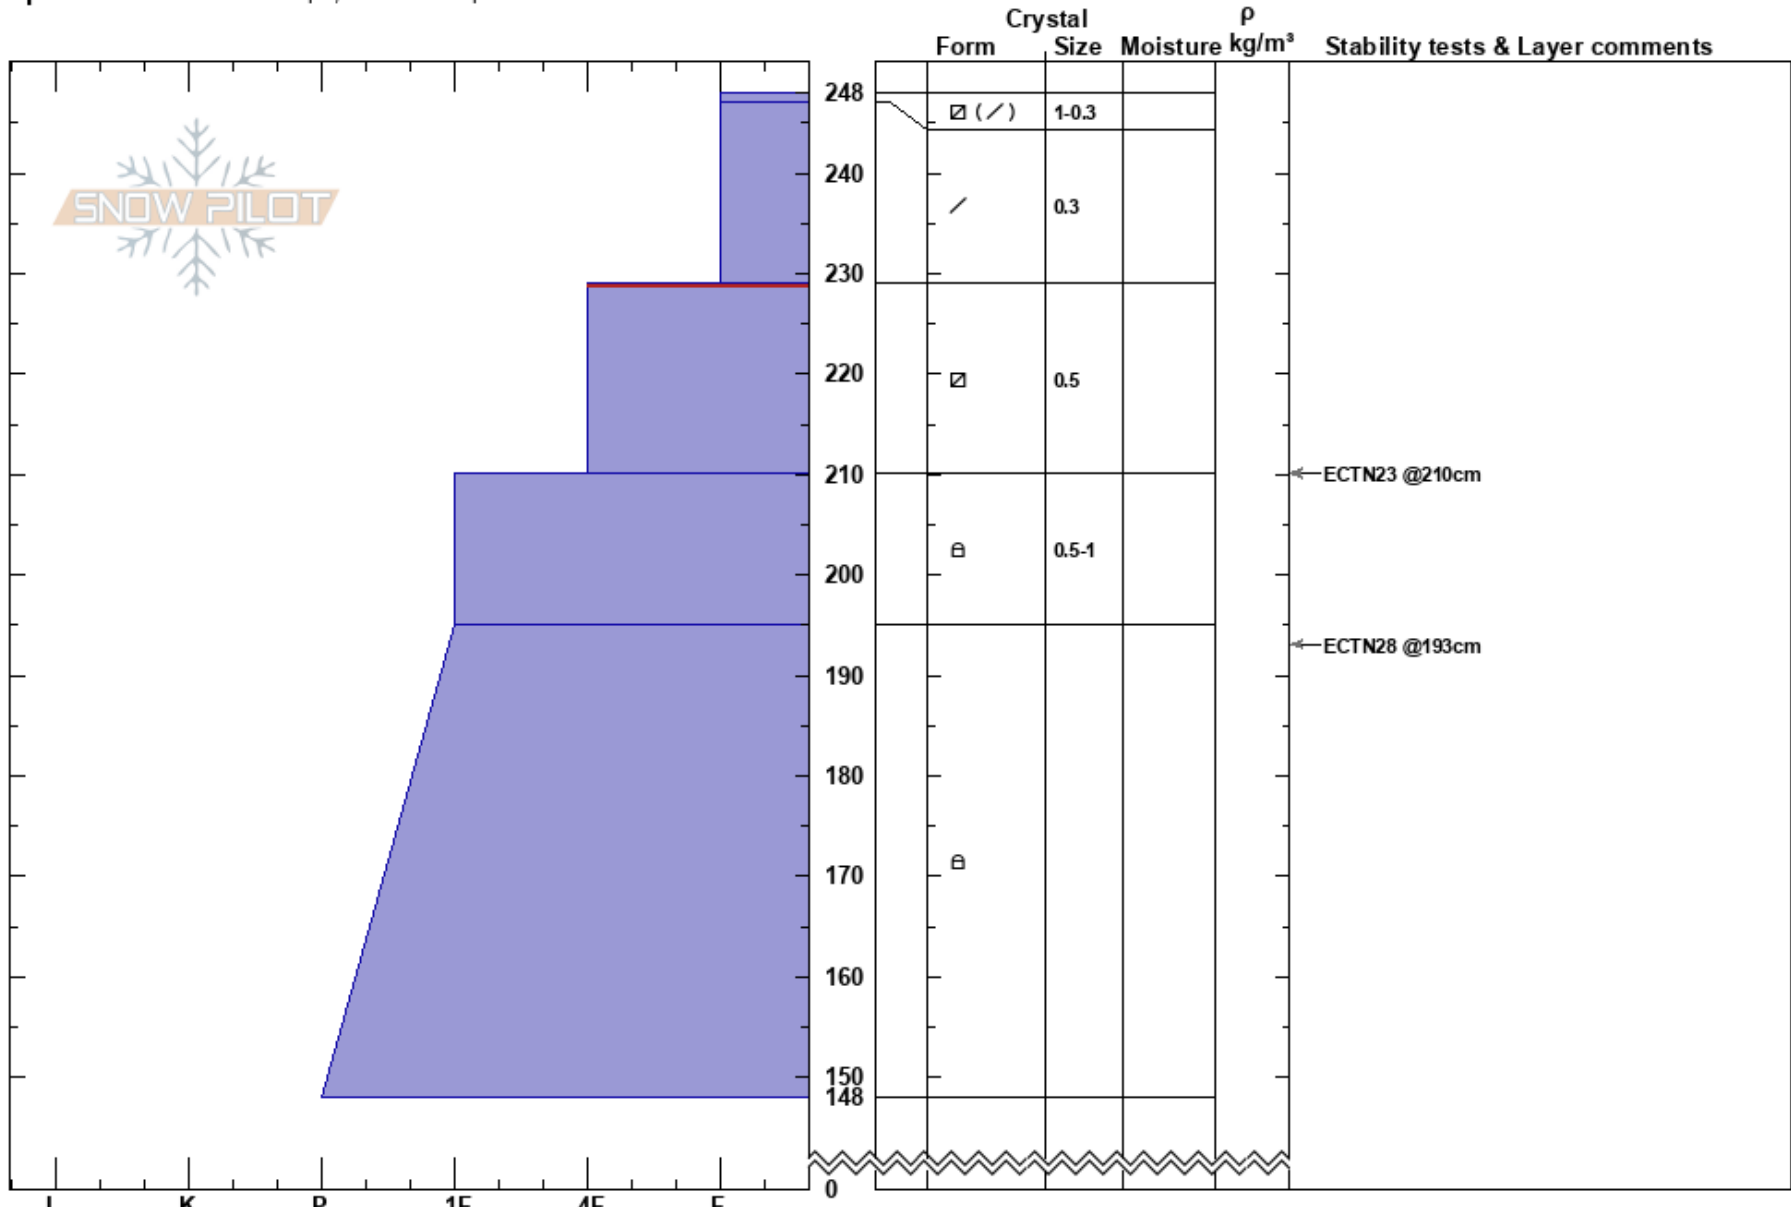

PS: 25

229-210cm: Problematic layer

AK

Co-ord: 60.97574N, -145.32721W

Sky Cover: CLR

Elevation: 3612 ft

Slope Angle: 27°

Precipitation: NO

Aspect: 60°

Wind Loading: no

Wind: Calm

Specifics: Ski tracks on slope; We skied slope

Notes: Pit on North Ridge. Average snow depth and no reaction to skiing. No CO, CR, AV.