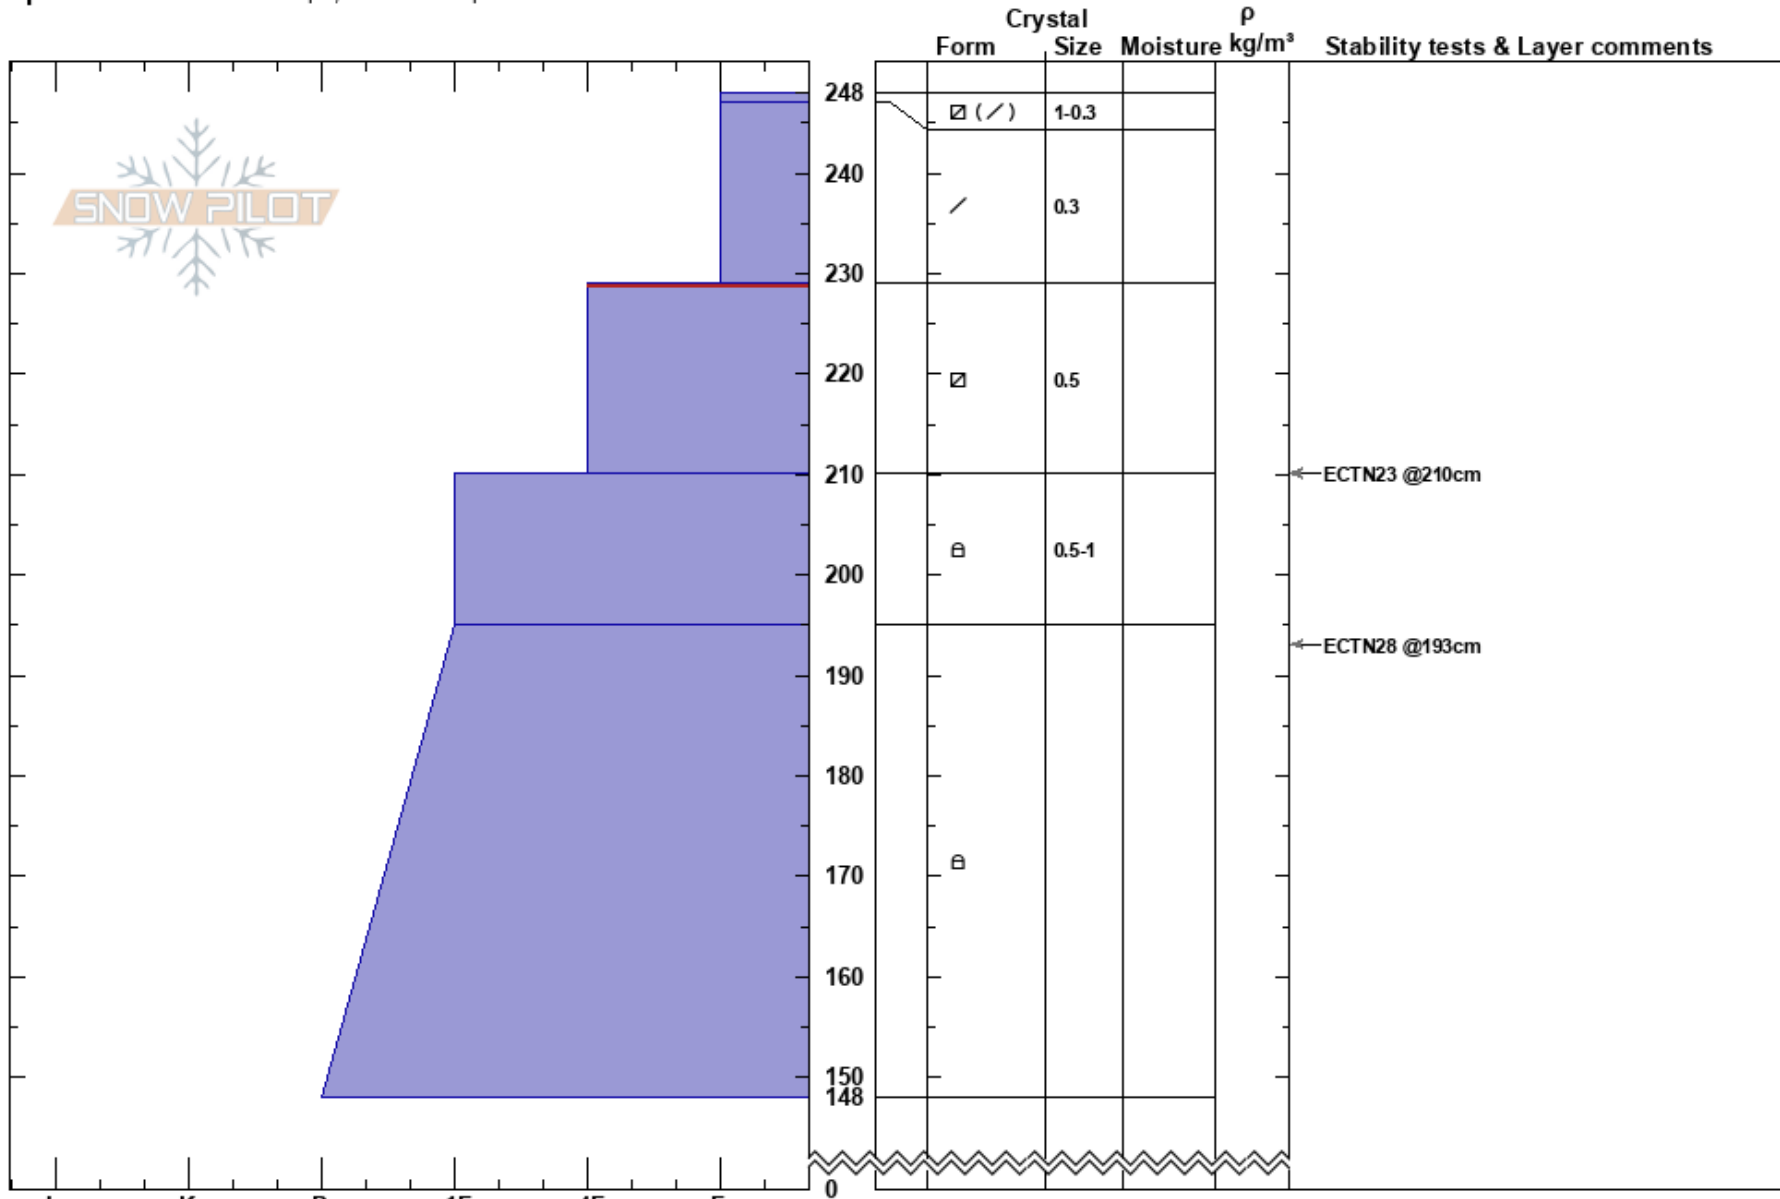

PS: 25

229-210cm: Problematic layer

AK

Co-ord: 60.97574N, -145.32721W

Sky Cover: CLR

Elevation: 3612 ft

Slope Angle: 27°

Precipitation: NO

Aspect: 60°

Wind Loading: no

Wind: Calm

Specifics: Ski tracks on slope; We skied slope

Notes: Pit on North Ridge. Average snow depth and no reaction to skiing. No CO, CR, AV.