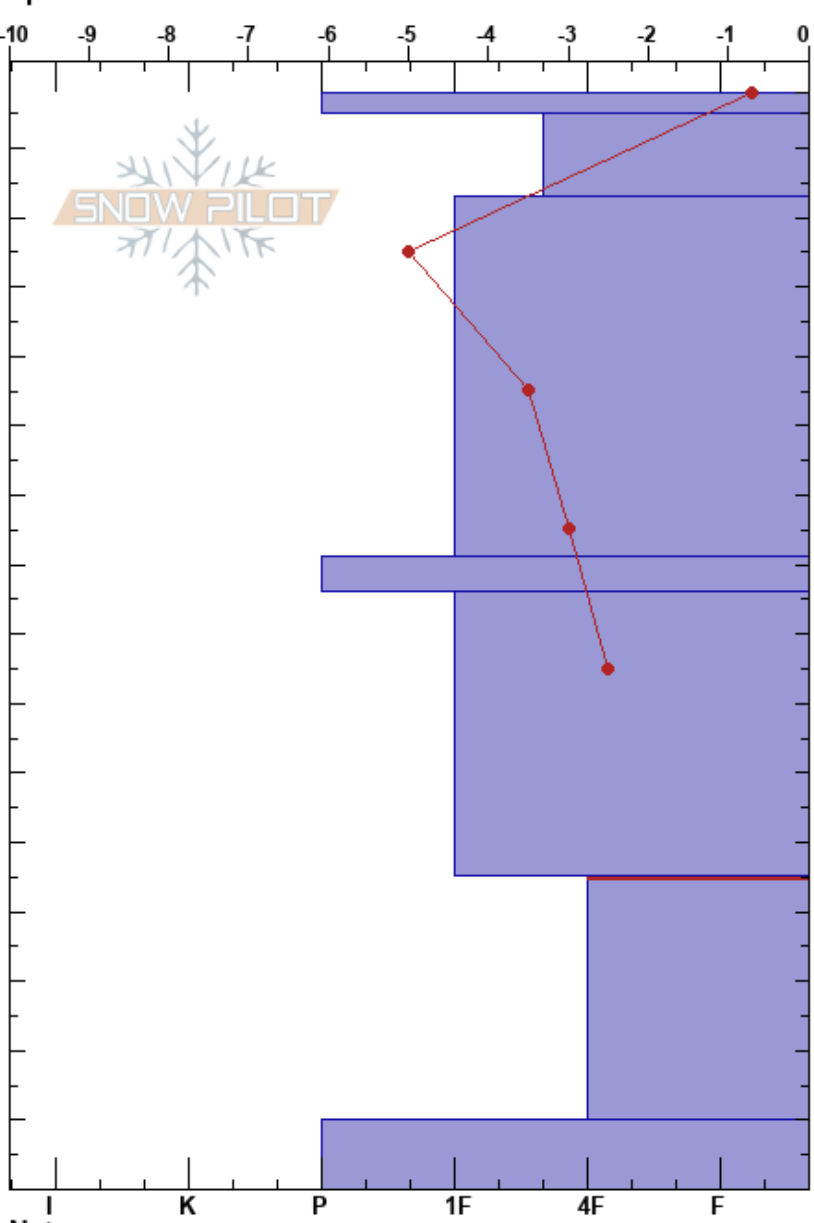

Lightning Ridge  
 Madison Range-S  
 MT  
 Elevation: 9000 ft  
 Aspect: 90°  
 Specifics:

Dave Zinn  
 03/17/2021 - 1:00pm  
 Co-ord: 44.97727N, -111.37205W  
 Slope Angle: 30°  
 Wind Loading: no

Stability: Good      HS:158      Layer Notes:  
 Air Temperature: -0.7°C      PF:15      45-10cm:Problematic layer  
 Sky Cover: CLR      PS:5  
 Precipitation: NO  
 Wind: SW Light Breeze

Form	Crystal		Moisture	$\rho$ kg/m <sup>3</sup>	Stability tests & Layer comments
	Size				
⊙					
/ (∅)	1				
•	0.5				
□	1				
□	2				
^ (Λ)	2-6				← ECTP26 @45cm
^	4-6				

Notes: