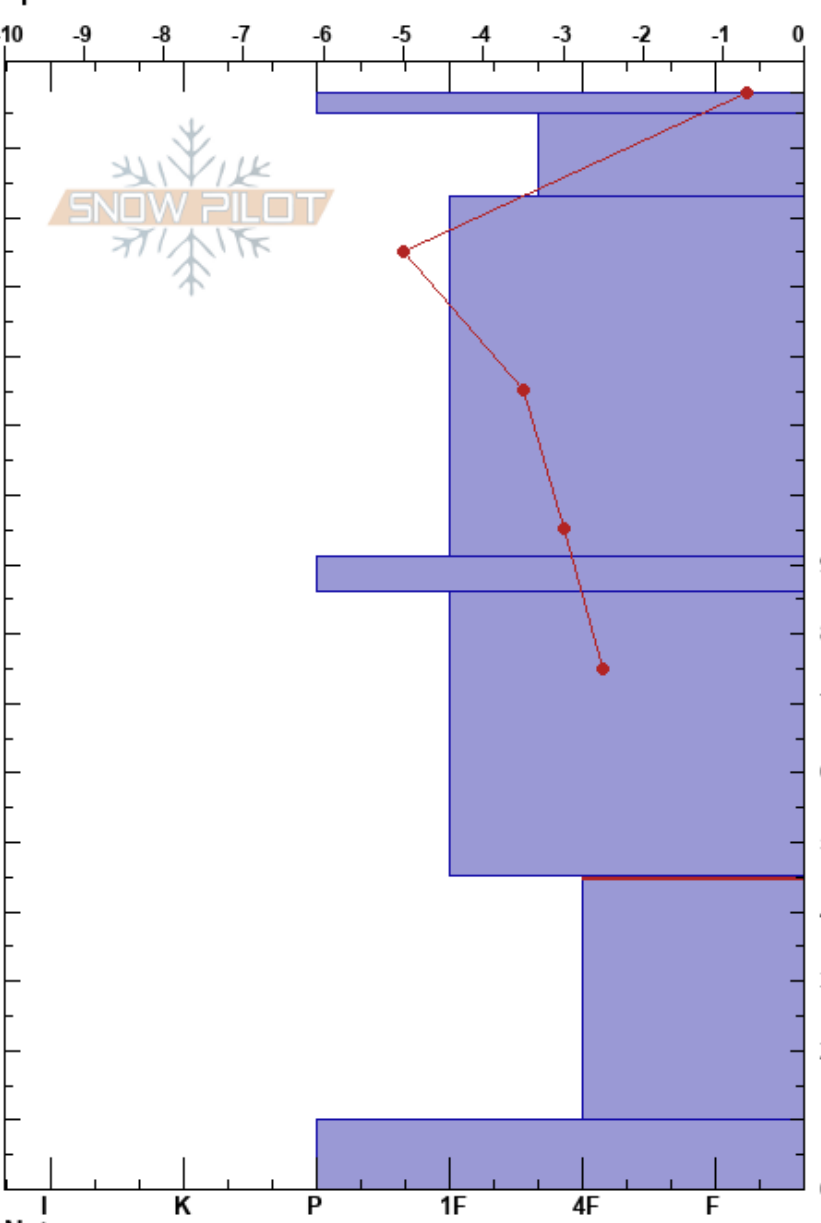

Lightning Ridge  
 Madison Range-S  
 MT  
 Elevation: 9000 ft  
 Aspect: 90°  
 Specifics:

Dave Zinn  
 03/17/2021 - 1:00pm  
 Co-ord: 44.97727N, -111.37205W  
 Slope Angle: 30°  
 Wind Loading: no

Stability: Good      HS:158      Layer Notes:  
 Air Temperature: -0.7°C      PF:15      45-10cm:Problematic layer  
 Sky Cover: CLR      PS:5  
 Precipitation: NO  
 Wind: SW Light Breeze

Form	Crystal		Moisture	$\rho$ kg/m <sup>3</sup>	Stability tests & Layer comments
	Size				
⊙					
/ (∅)	1				
•	0.5				
□	1				
□	2				
^ (Λ)	2-6				← ECTP26 @45cm
^	4-6				

Notes:

I      K      P      1F      4F      F