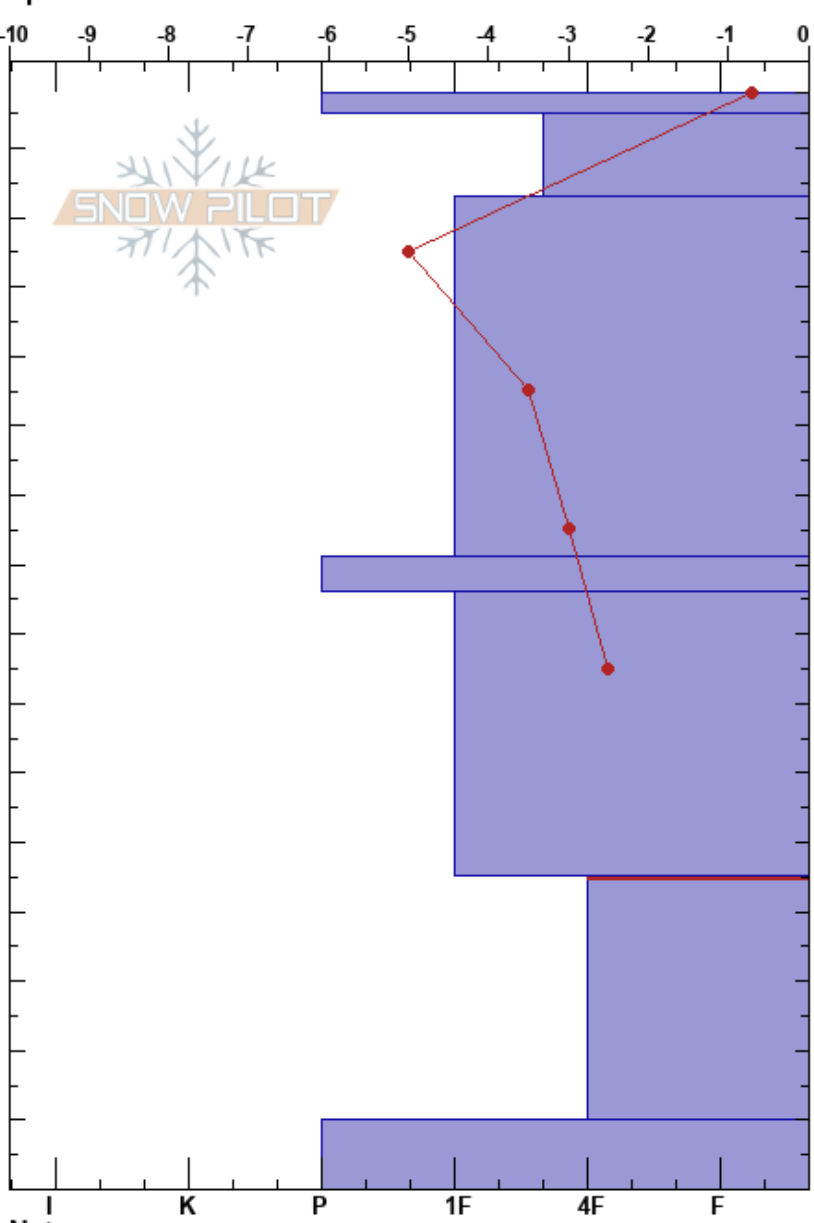

Lightning Ridge  
 Madison Range-S  
 MT  
 Elevation: 9000 ft  
 Aspect: 90°  
 Specifics:

Dave Zinn  
 03/17/2021 - 1:00pm  
 Co-ord: 44.97727N, -111.37205W  
 Slope Angle: 30°  
 Wind Loading: no

Stability: Good      HS:158      Layer Notes:  
 Air Temperature: -0.7°C      PF:15      45-10cm:Problematic layer  
 Sky Cover: CLR      PS:5  
 Precipitation: NO  
 Wind: SW Light Breeze

Form	Crystal		Moisture	ρ kg/m³	Stability tests & Layer comments
	Size				
⊙					
/ (∅)	1				
•	0.5				
□	1				
□	2				
^ (Λ)	2-6				
^	4-6				

← ECTP26 @45cm

Notes: