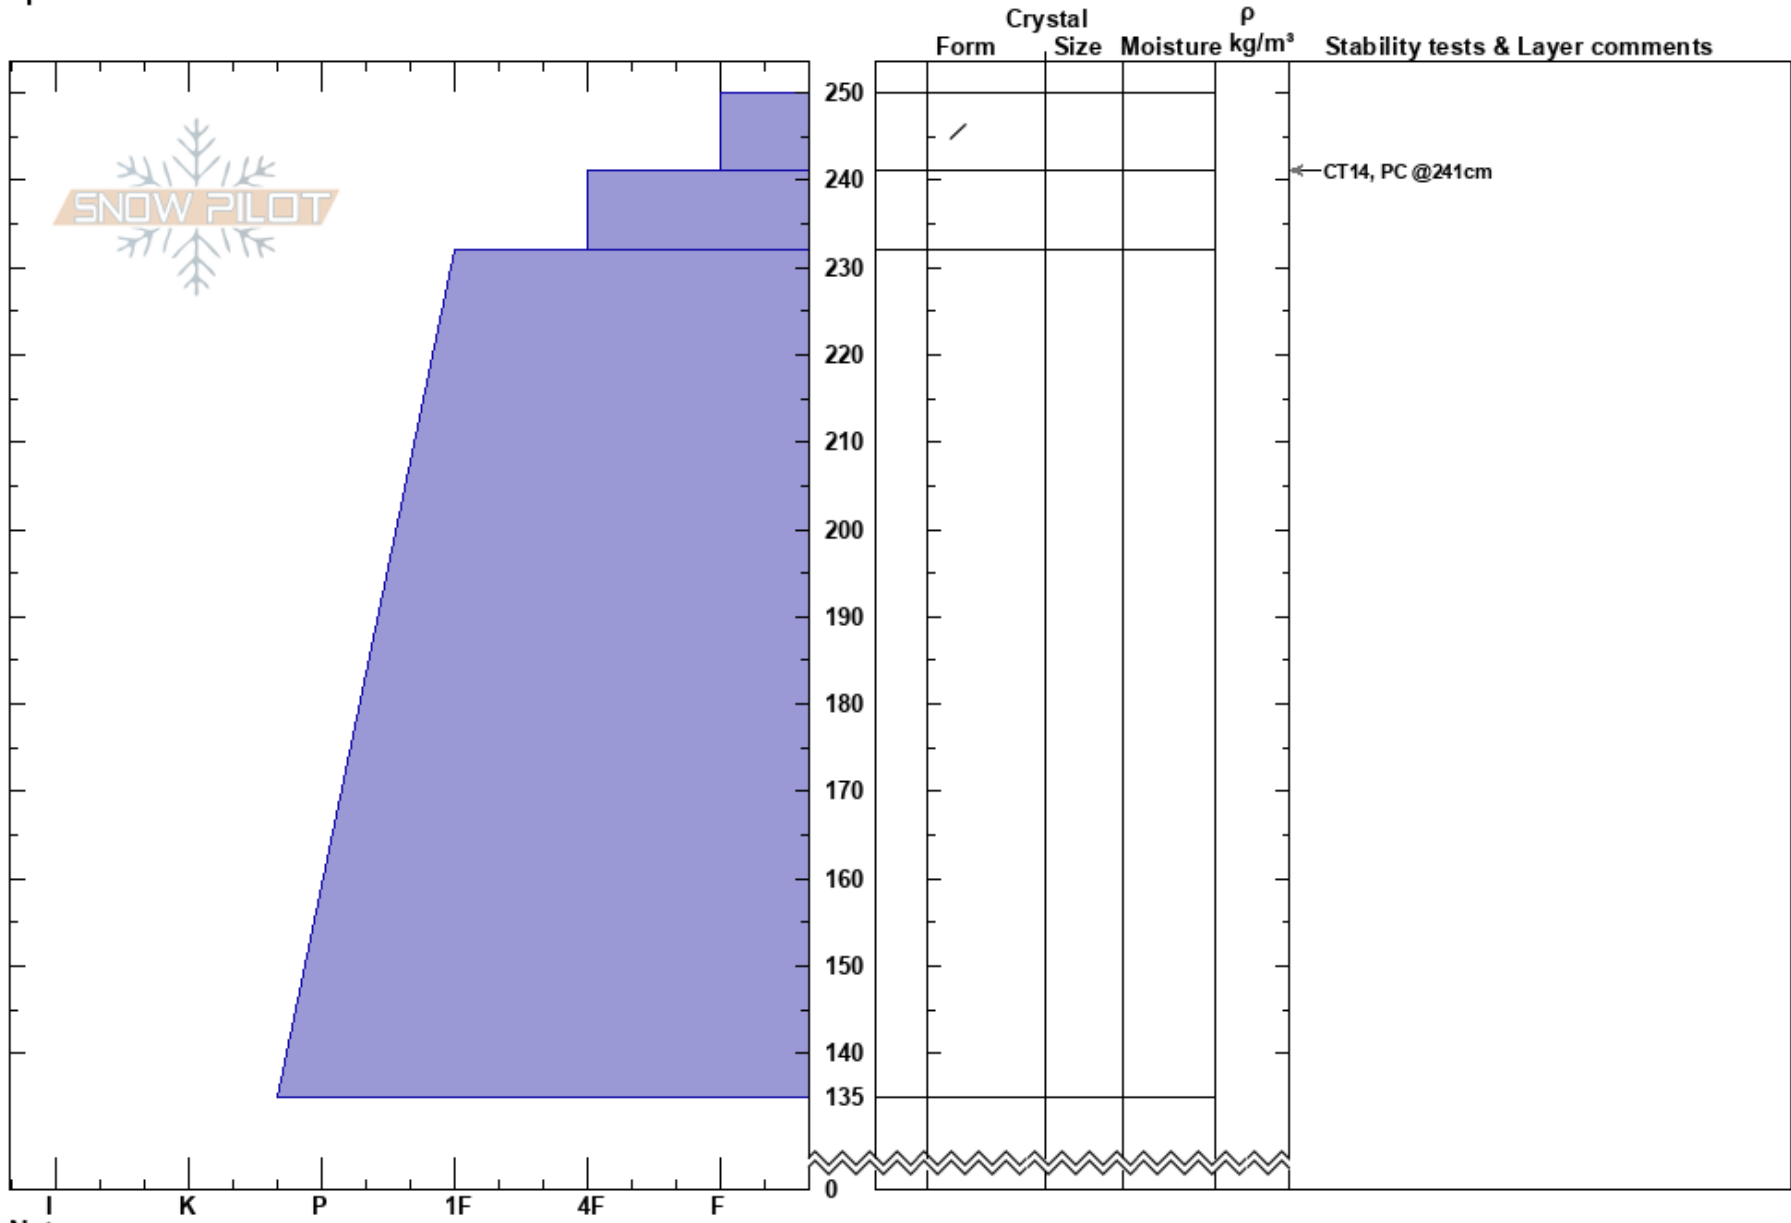

20210317LostTrailBC  
 Bitterroot  
 MT  
 Elevation: 8126 ft  
 Aspect: 13°  
 Specifics:

Geoff Fast  
 03/17/2021 - 12:30pm  
 Co-ord: 45.70330N, -113.97533W  
 Slope Angle: 32°  
 Wind Loading: previous

Stability:  
 Air Temperature: 2.5°C  
 Sky Cover: CLR  
 Precipitation: NO  
 Wind: S Calm

HS:250  
 PF:34  
 PS:17

Layer Notes:

Notes: