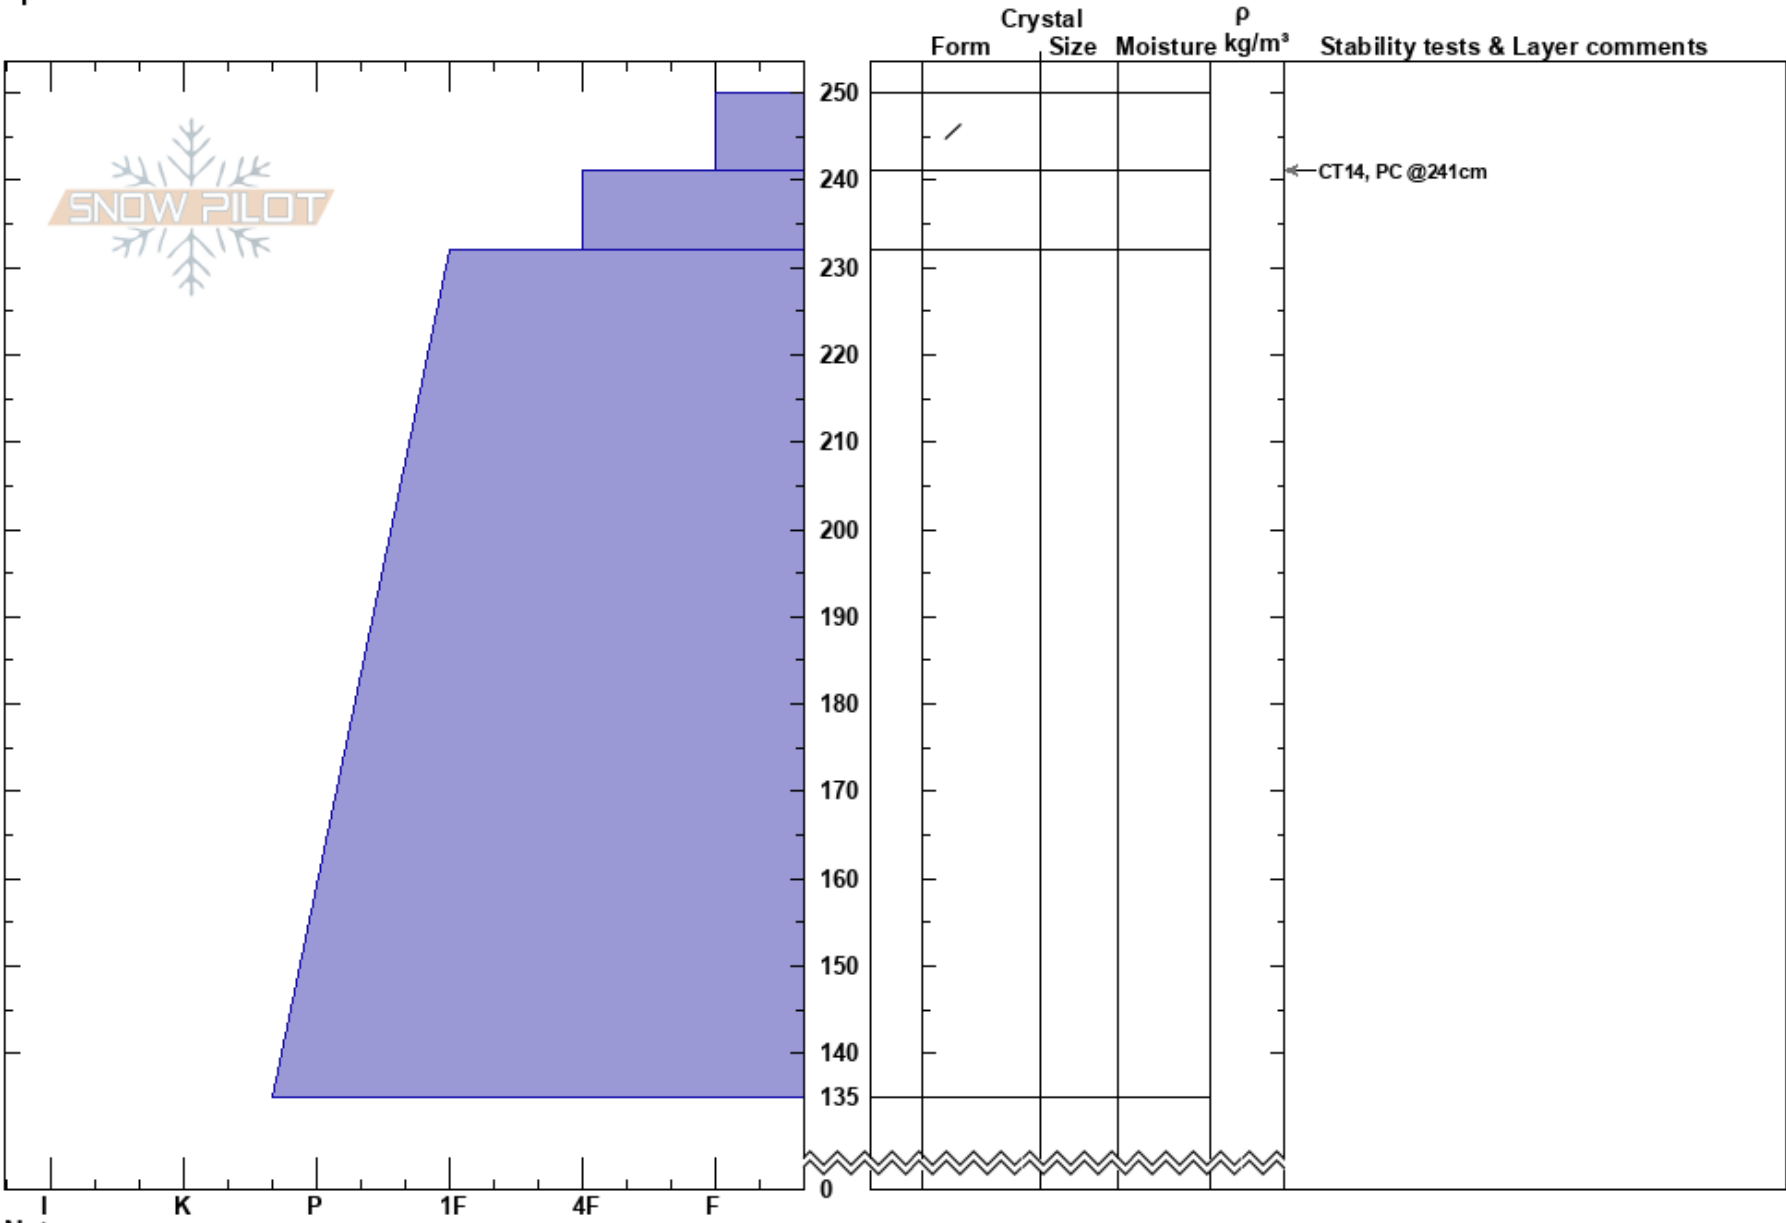

20210317LostTrailBC
Bitterroot
MT
Elevation: 8126 ft
Aspect: 13°
Specifics:

Geoff Fast
03/17/2021 - 12:30pm
Co-ord: 45.70330N, -113.97533W
Slope Angle: 32°
Wind Loading: previous

Stability: **HS:250**
Air Temperature: 2.5°C **PF:34**
Sky Cover: CLR **PS:17**
Precipitation: NO
Wind: S Calm

Layer Notes:

Notes: