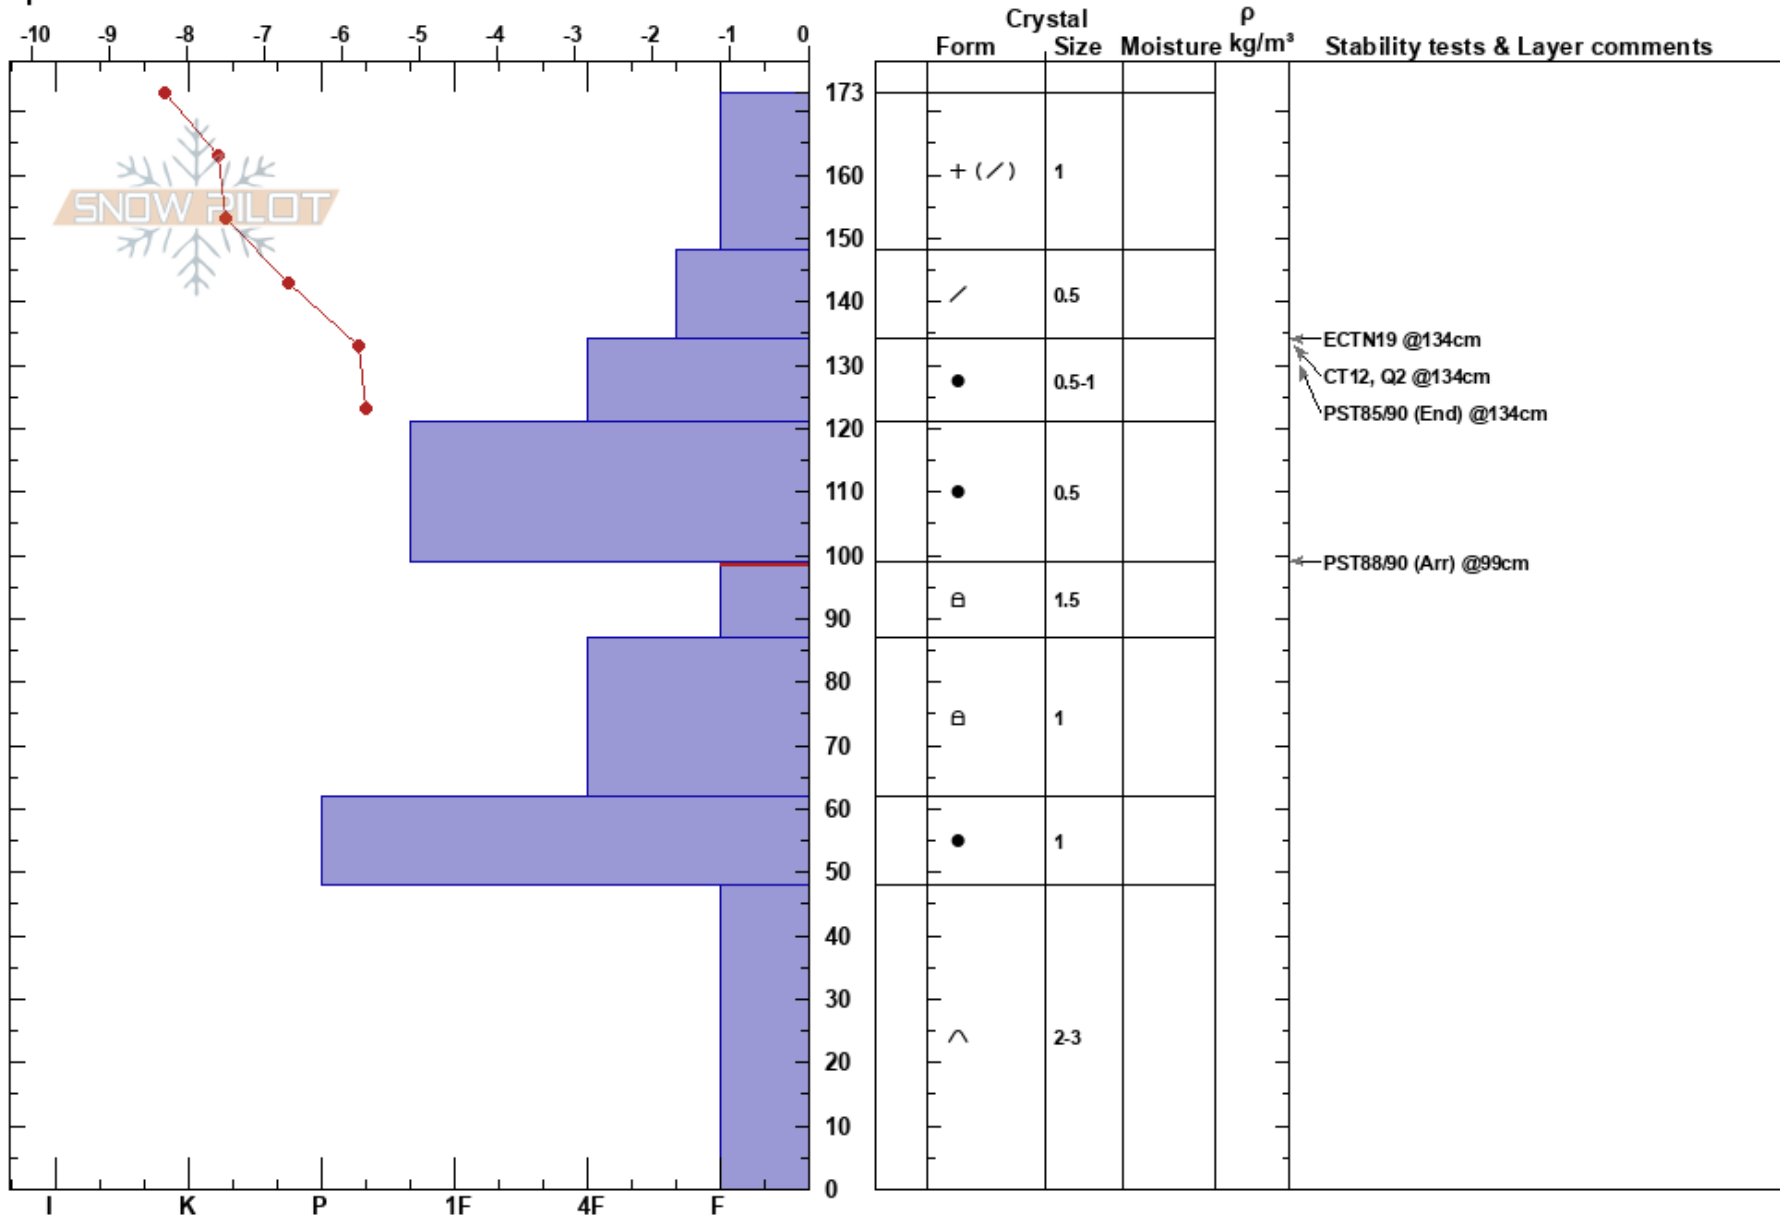

Minnehaha North Ridge
 San Juan Range
 CO
 Elevation: 12020 ft
 Aspect: NW
 Specifics:

Carly Bonwell
 03/17/2021 - 9:55am
 Co-ord: 37.89260N, -107.63310W
 Slope Angle: 26°
 Wind Loading: yes

Stability:
 Air Temperature: -8°C
 Sky Cover: BKN
 Precipitation: S-1
 Wind: NE Light Breeze

HS:173
 PF:32 99-87cm:Problematic layer

Notes: Snow transport on ridge lines ATL, very light snowfall