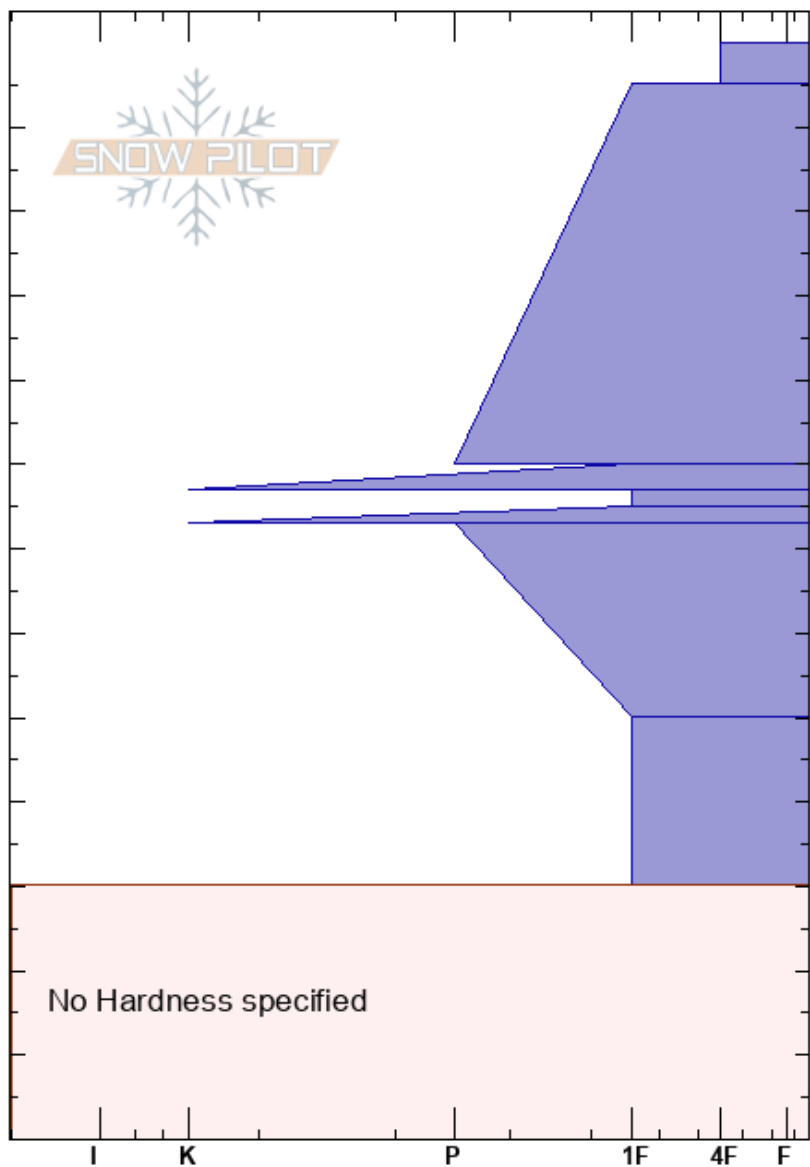

Daevnie
 Kittelfjället
 Sweden
 Elevation: 772 m
 Aspect: NE
 Specifics:

Jonathan Sandström
 17/03/2021 - 11:45
 Co-ord: 33W WN 11972 40058
 Slope Angle: 43°
 Wind Loading:

Stability: HS:130
 Air Temperature: -1.5°C PF:40 50-53cm:Problematic layer
 Sky Cover: SCT
 Precipitation: NO
 Wind: SW Light Breeze

Crystal Form	Crystal Size	Moisture	ρ kg/m ³	Stability tests & Layer comments
+	25			
/	1			
•	1			
○ ⊙ ⊙				← ECTP12 @50cm MF
•	1			
○ ⊙ ⊙				
•	1			
□	2-3			

Notes: