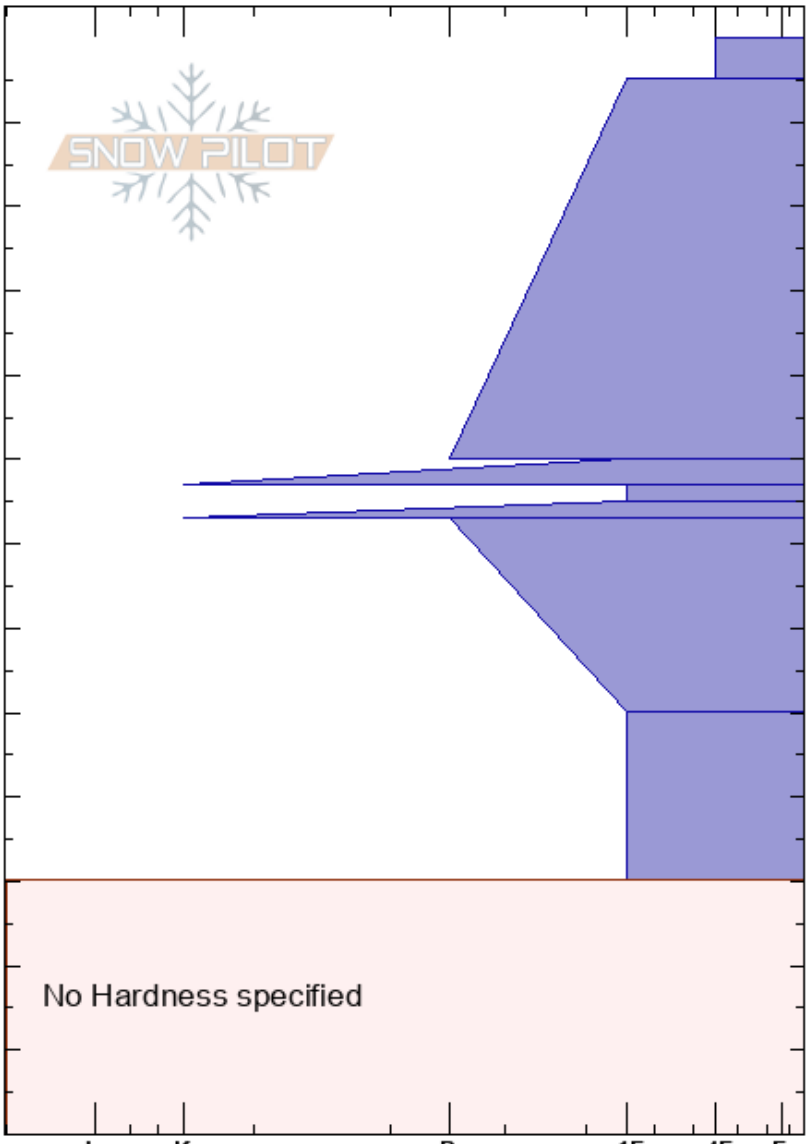

Daevnie
 Kittelfjället
 Sweden
 Elevation: 772 m
 Aspect: NE
 Specifics:

Jonathan Sandström
 17/03/2021 - 11:45
 Co-ord: 33W WN 11972 40058
 Slope Angle: 43°
 Wind Loading:

Stability:
 Air Temperature: -1.5°C PF:40 50-53cm:Problematic layer
 Sky Cover: SCT
 Precipitation: NO
 Wind: SW Light Breeze

Layer Notes:
 ρ
 Stability tests & Layer comments

Crystal Form	Crystal Size	Moisture	ρ kg/m ³	Stability tests & Layer comments
+	25			
/	1			
•	1			
○ ⊙ ⊙				← ECTP12 @50cm MF
•	1			
○ ⊙ ⊙				
•	1			
□	2-3			