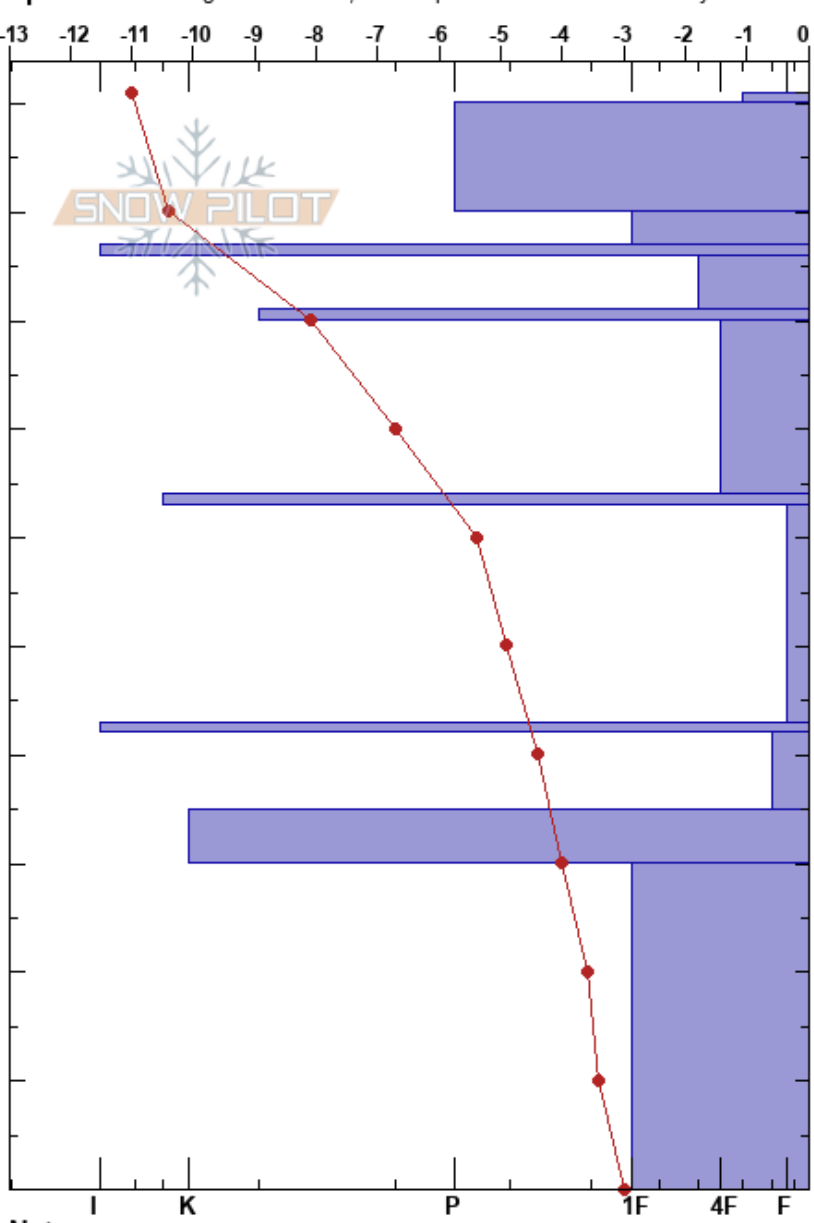

Av.Path #231
 Khibiny mountains
 Russia
Elevation: 731 m
Aspect: SW
Specifics: Pit dug in a Ski Area; Pit is representative of backcountry

Mikhail Ryabchikov
 17/03/2021 - 12:00
Co-ord: 529365E 7505548N
Slope Angle: 36°
Wind Loading: yes

Stability: HS:101
Air Temperature: -11°C PF:20 63-43cm:Problematic layer
Sky Cover: FEW
Precipitation: NO
Wind: NW Moderate

Depth (cm)	Crystal		Moisture	ρ kg/m ³	Stability tests & Layer comments
	Form	Size			
101	-	1	D		
95	.	0.1	D		
90	☉	0.5	D		
85	-		D		
80	☉	1	D		← CT12, SC @79cm
75	-		D		
70	□	1-2	D		
65	■		D		← CT11, SC @62cm
60	∧	2-4	D		← ECTP12 @62cm
55	■		D		
50	∧	2-4	D		
45	■		D		
40	∧	2-4	D		
35	☉	1.5	D		
30					
20	□ (∧)	1-3	D		
10					
0					