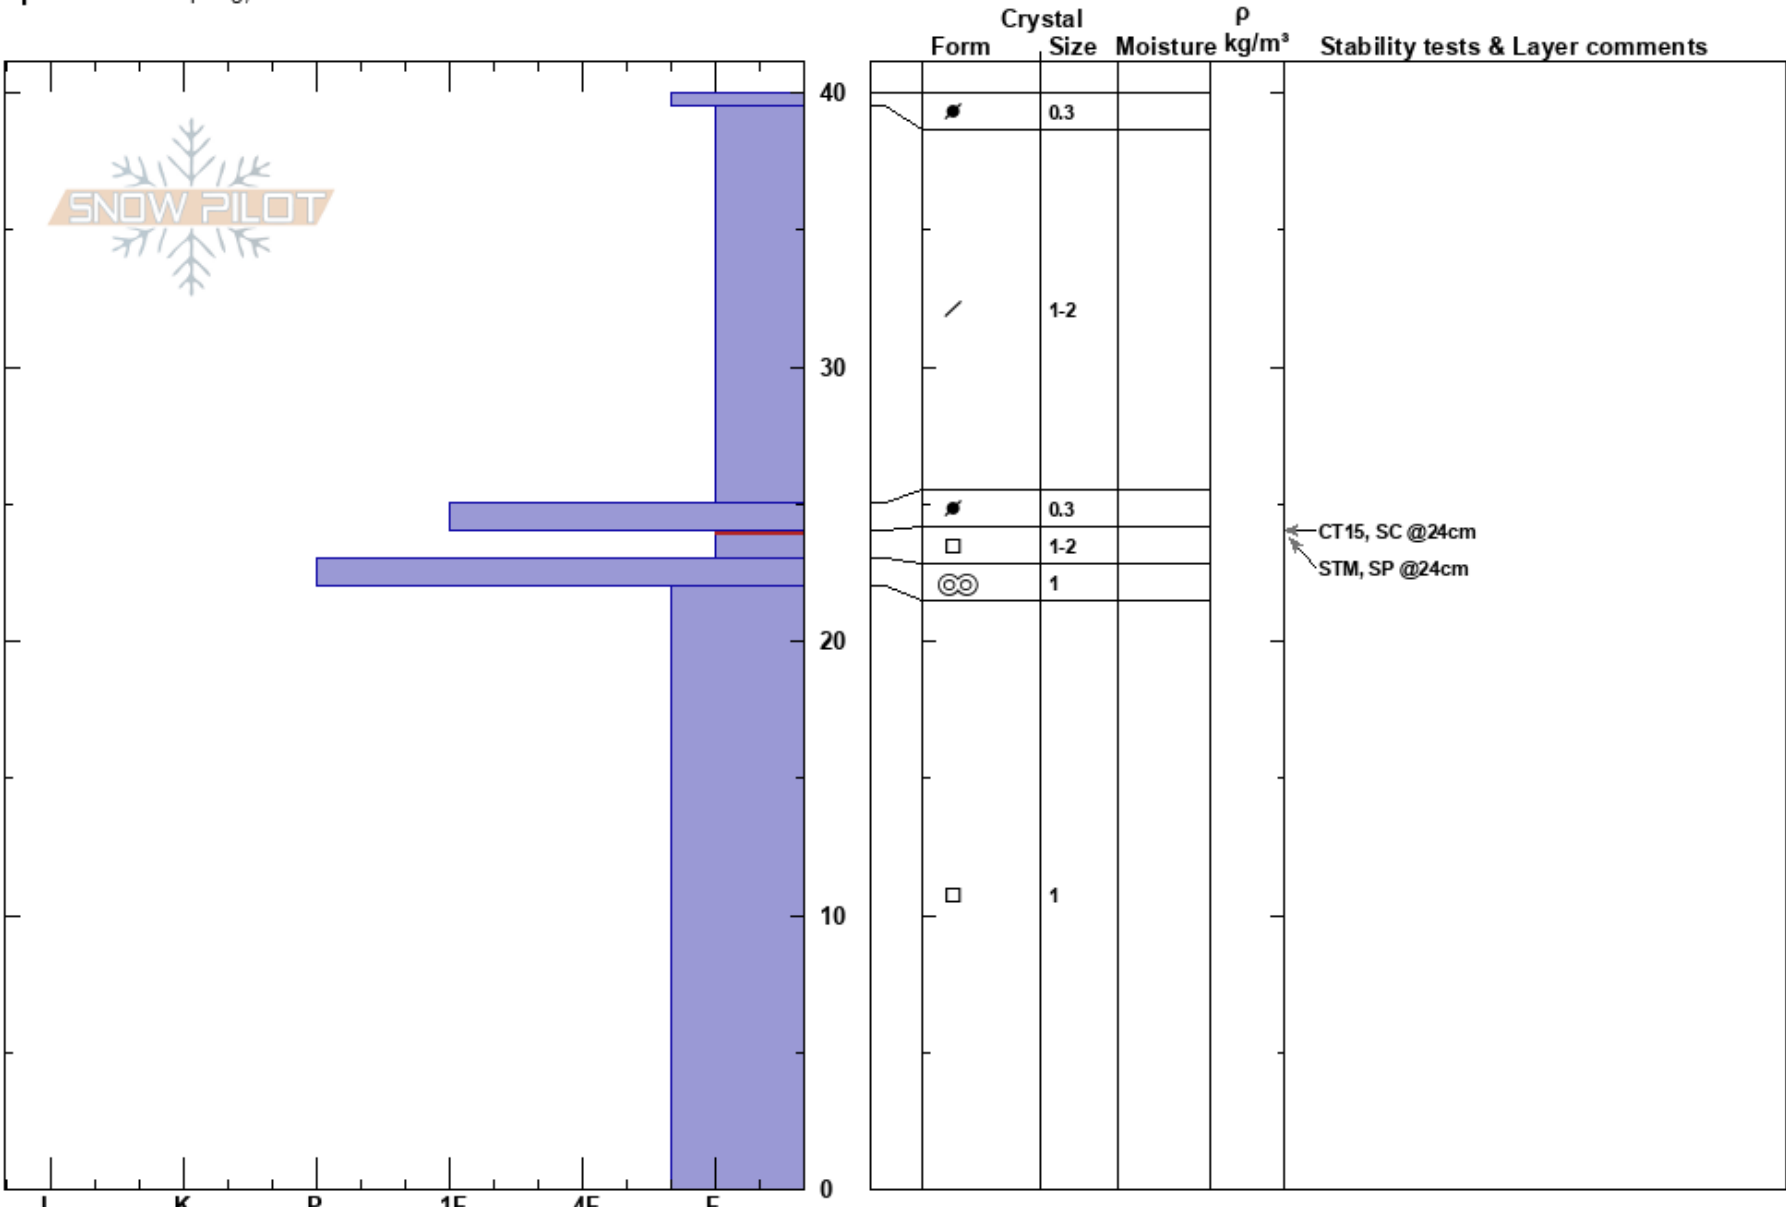

Baker Peak
 Smoky
 ID
 Elevation: 9670 ft
 Aspect: 355°
 Specifics: Collapsing, localized

peter carse
 10/05/2017 - 12:15pm
 Co-ord: 43.67546N, -114.67950W
 Slope Angle: 30°
 Wind Loading: no

Stability: Good
 Air Temperature: -2°C
 Sky Cover: BKN
 Precipitation: NO
 Wind: NW Light Breeze

HS:40
 PF:35
 24-23cm: Problematic layer

Layer Notes:

Notes: Ended up skiing NE bowl off true summit rather than this chute. Careful slow turns with minimal damage to the skis' bases!