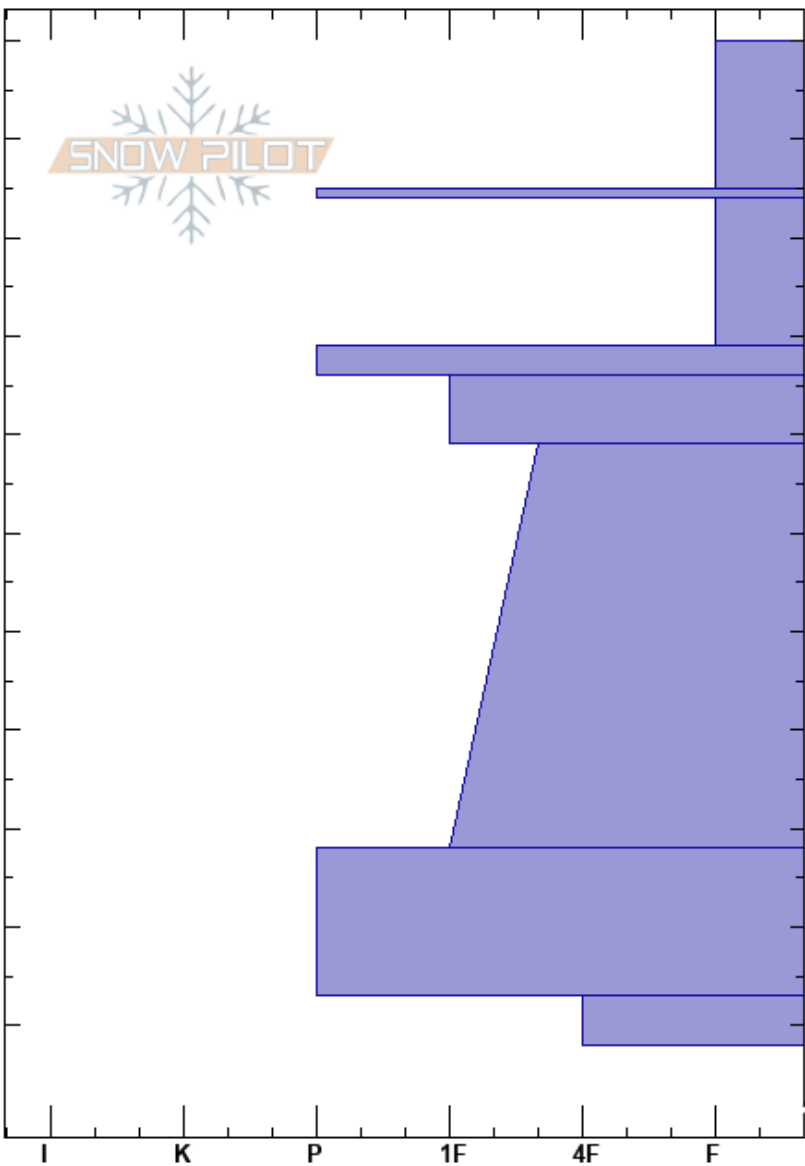

Fresno Ridge
 Chugach Range
 AK
 Elevation: 2373 ft
 Aspect: E
 Specifics: We skied slope

Marissa Bieger
 03/16/2021 - 1:55pm
 Co-ord: 06V 363651E 6729995N
 Slope Angle: 29°
 Wind Loading:

Stability: **HS:150**
 Air Temperature: -6°C
 Sky Cover: CLR
 Wind: N Light Breeze
 PF:25
 PS: 15
 134-119cm:Problematic layer

Elevation (ft)	Crystal		Moisture	ρ kg/m ³	Stability tests & Layer comments
	Form	Size			
150					
140	/	1			
134	⊙⊙				CT12, RP @134cm ECTN12 @134cm PST23/100 (Arr) @134cm
130	□	1-2			
120	●	0.5			
110	⊖	0.5			
100					
90	⊖	0.5-1			
80					
70					
60	○	1			
50	⊖	1			
48					
0					