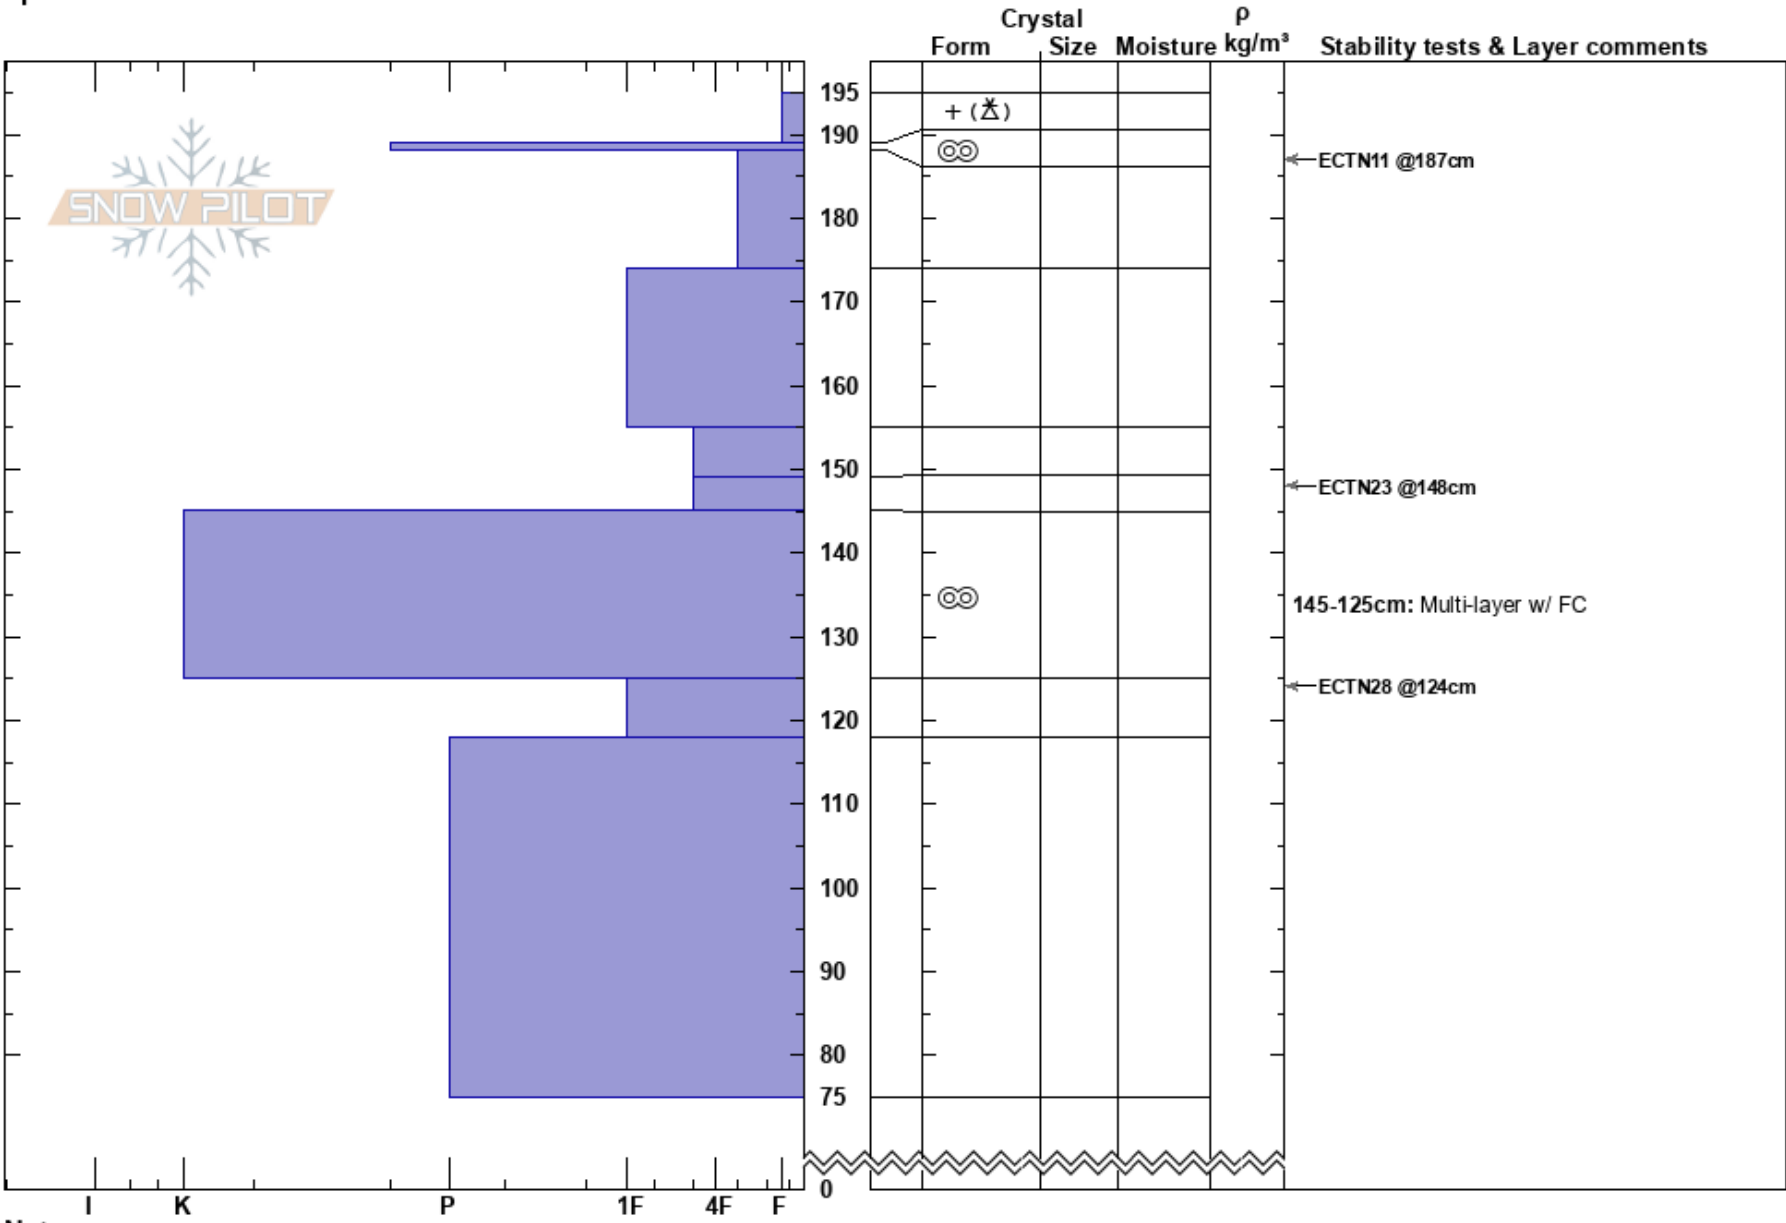

BP_202103161255
Front Range
CO
Elevation: 11588 ft
Aspect: 116°
Specifics:

Ron Simenhois
03/16/2021 - 12:55pm
Co-ord: 13S 433094W 4406144N
Slope Angle: 32°
Wind Loading: previous

Stability:
Air Temperature: -8°C
Sky Cover: OVC
Precipitation: S1
Wind: W Moderate
HS:195
Layer Notes:
145-125cm: Multi-layer w/ FC