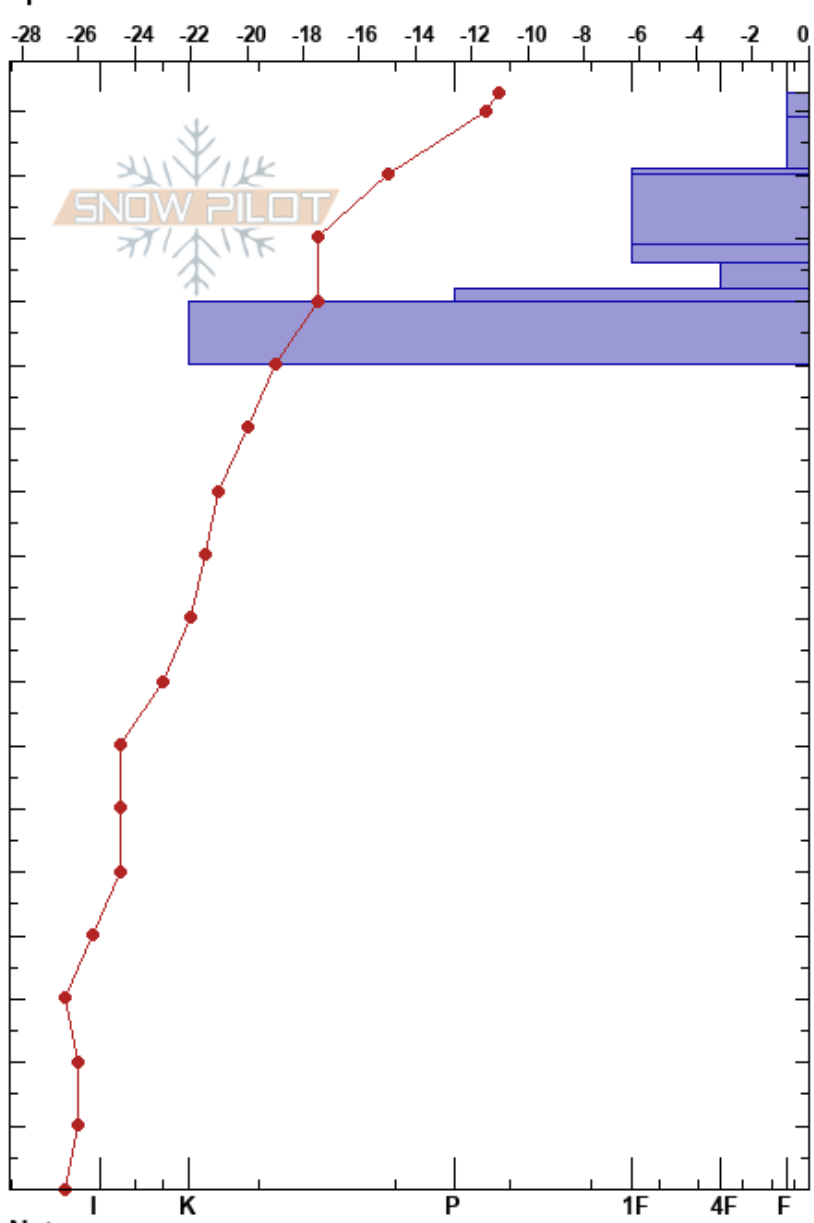

Raul Site  
 Christian Gobel  
 15/12/2015 - 15:00  
 Antarctic  
 Elevation:  
 Aspect:  
 Specifics:  
 Co-ord: -79.77379S, -82.90970W  
 Slope Angle:  
 Wind Loading:  
 Stability:  
 Air Temperature: -10°C  
 HS:173  
 Layer Notes:  
 173-169cm: new snow  
 Sky Cover:  
 Precipitation:  
 Wind:

Height (cm)	Crystal		Moisture	$\rho$ kg/m <sup>3</sup>	Stability tests & Layer comments
	Form	Size			
173	∇	0.3	D	40	173-169cm: new snow
	□ (•)	0.5			
160	△	0.5	D	389	
150	□	0.5-0.1	D	354	
	□	0.5	D	354	
140	□	0.5-1	D	475	
	∩	0.5		475	
130	●	0.5-1	D	475	
120				495	
110				495	
100				415	
90				364	
80				364	
70				374	
60				394	
50				364	
40				404	
30				404	
20				434	
10				389	
0				323	