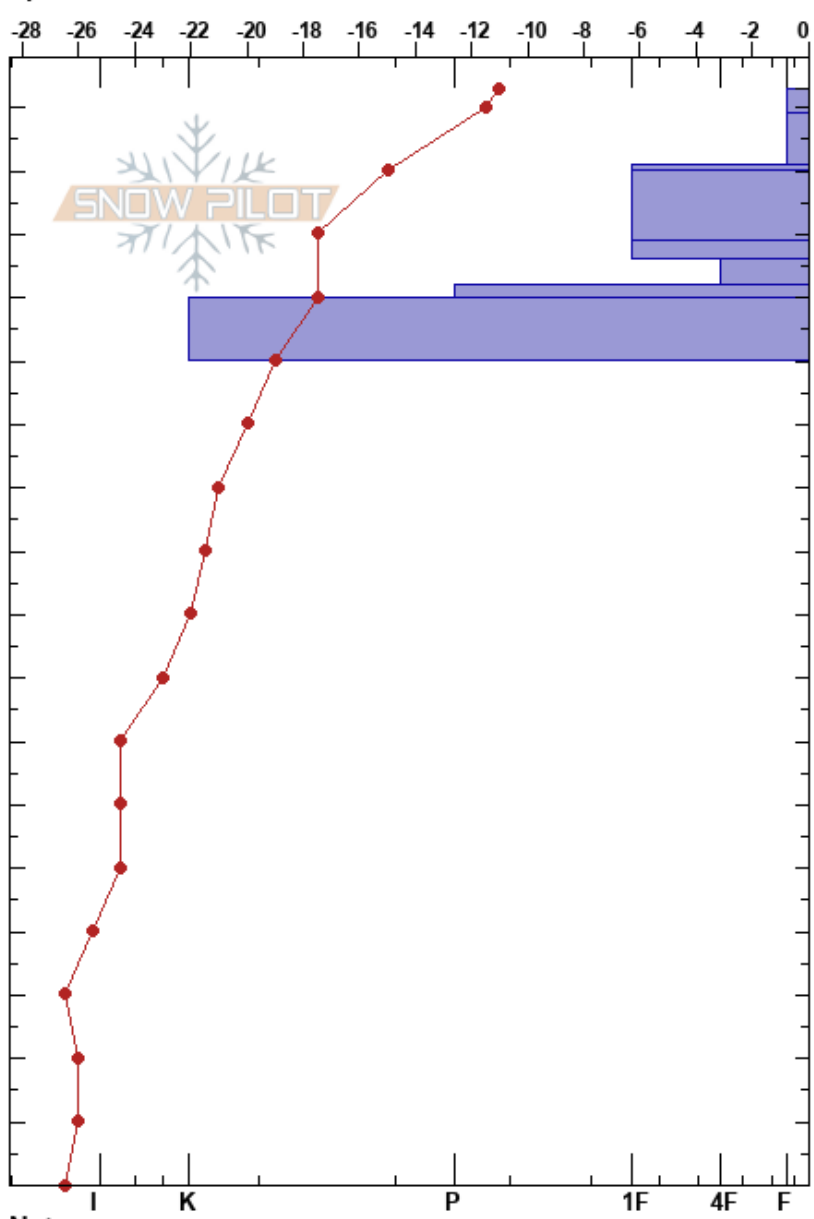

Raul Site
 Christian Gobel
 15/12/2015 - 15:00
 Antarctic
 Elevation:
 Aspect:
 Specifics:
 Co-ord: -79.77379S, -82.90970W
 Slope Angle:
 Wind Loading:
 Stability:
 Air Temperature: -10°C
 HS:173
 Layer Notes:
 173-169cm: new snow
 Sky Cover:
 Precipitation:
 Wind:

Height (cm)	Crystal		Moisture	ρ kg/m ³	Stability tests & Layer comments
	Form	Size			
173	∇	0.3	D	40	173-169cm: new snow
	□ (•)	0.5			
160	△	0.5	D	389	
150	□	0.5-0.1	D	354	
	□	0.5	D		
140	□	0.5-1	D	475	
	∩	0.5			
130	●	0.5-1	D	475	
120				495	
110				495	
100				415	
90				364	
80				364	
70				374	
60				394	
50				364	
40				404	
30				404	
20				434	
10				389	
0				323	