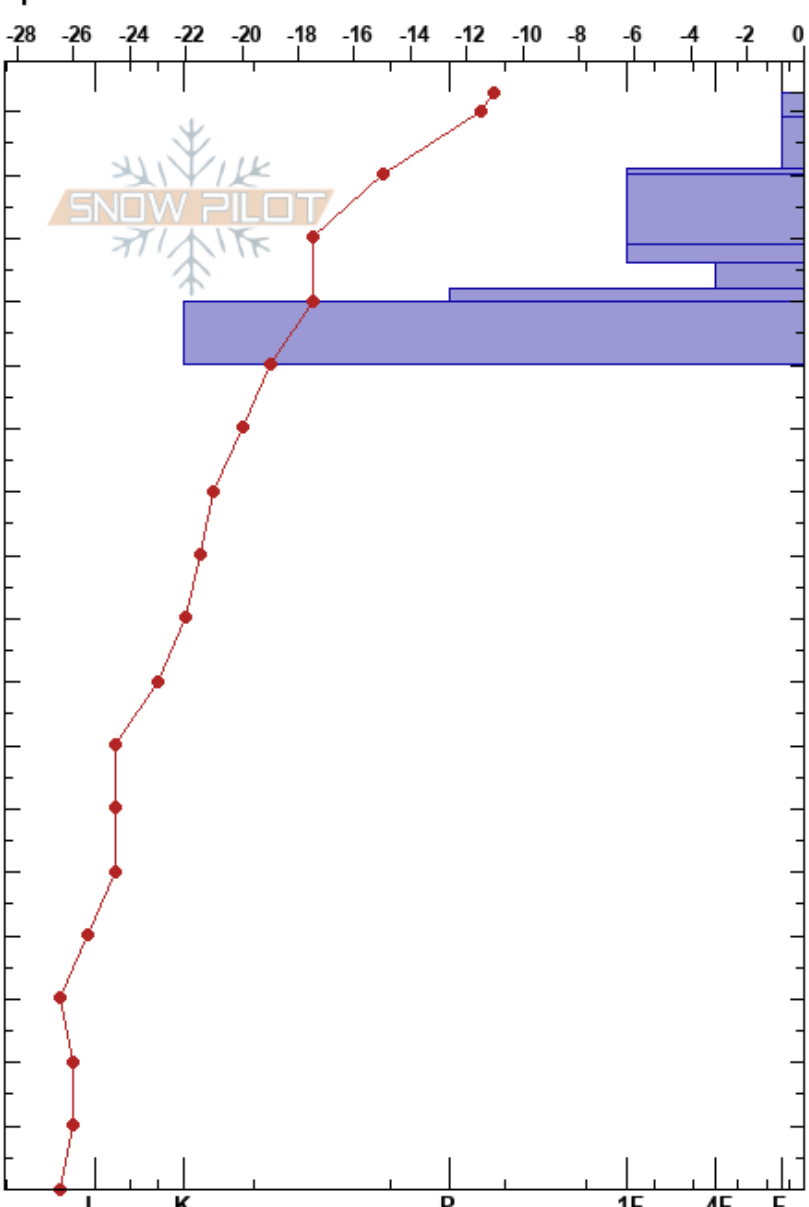

Raul Site

Christian Gobel

15/12/2015 - 15:00

Stability:

HS:173

Layer Notes:

Antarctic

Co-ord: -79.77379S, -82.90970W

Air Temperature: -10°C

173-169cm: new snow

Elevation:

Slope Angle:

Sky Cover:

Aspect:

Wind Loading:

Precipitation:

Specifics:

Wind:

Height (cm)	Crystal		Moisture	ρ kg/m ³	Stability tests & Layer comments
	Form	Size			
173	∇	0.3	D	40	173-169cm: new snow
	□ (•)	0.5			
160	△	0.5	D	389	
150	□	0.5-0.1	D	354	
140	□	0.5	D	475	
	∩	0.5		475	
130	●	0.5-1	D	475	
120				495	
110				495	
100				415	
90				364	
80				364	
70				374	
60				394	
50				364	
40				404	
30				404	
20				434	
10				389	
0				323	