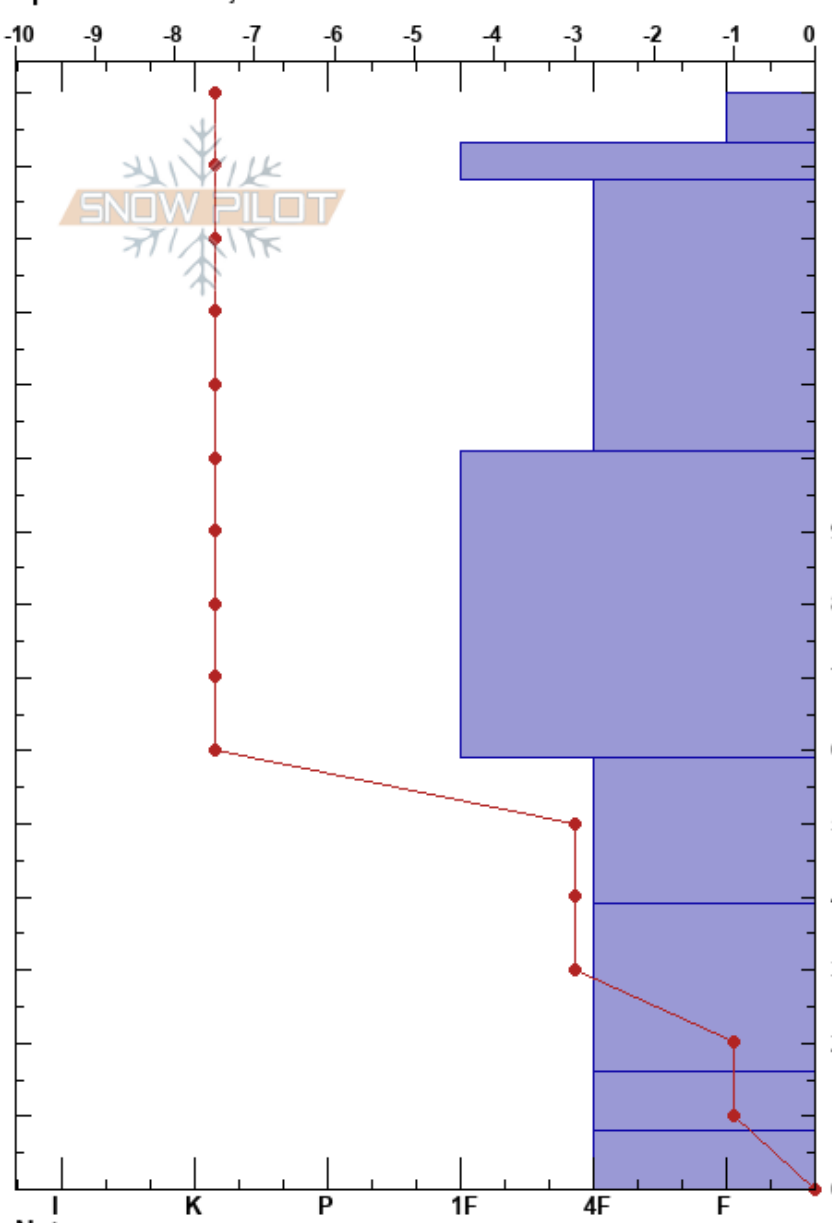

Blackjack Condo Shot
 Wasatch Range
 UT
 Elevation: 8789 ft
 Aspect: W
 Specifics: Pit is adjacent to avalanche

Grant Slesser
 03/16/2021 - 11:03am
 Co-ord:
 Slope Angle: 38°
 Wind Loading: no

Stability:
 Air Temperature: -7.5°C
 Sky Cover: FEW
 Precipitation: NO
 Wind: SE Calm

Layer Notes:
 59-39cm: Problematic layer

Form	Crystal		ρ kg/m ³	Stability tests & Layer comments
	Size	Moisture		
+	1-2			
○	2-3			← CT14, BRK @143cm
●	1-2			
●	1-2			← STM @79cm
⊖	2-3			
⊖	3-4			
⊖	2-3			← CT23, SC @16cm
⊖	3-4			← STH @0cm
				← ECTX