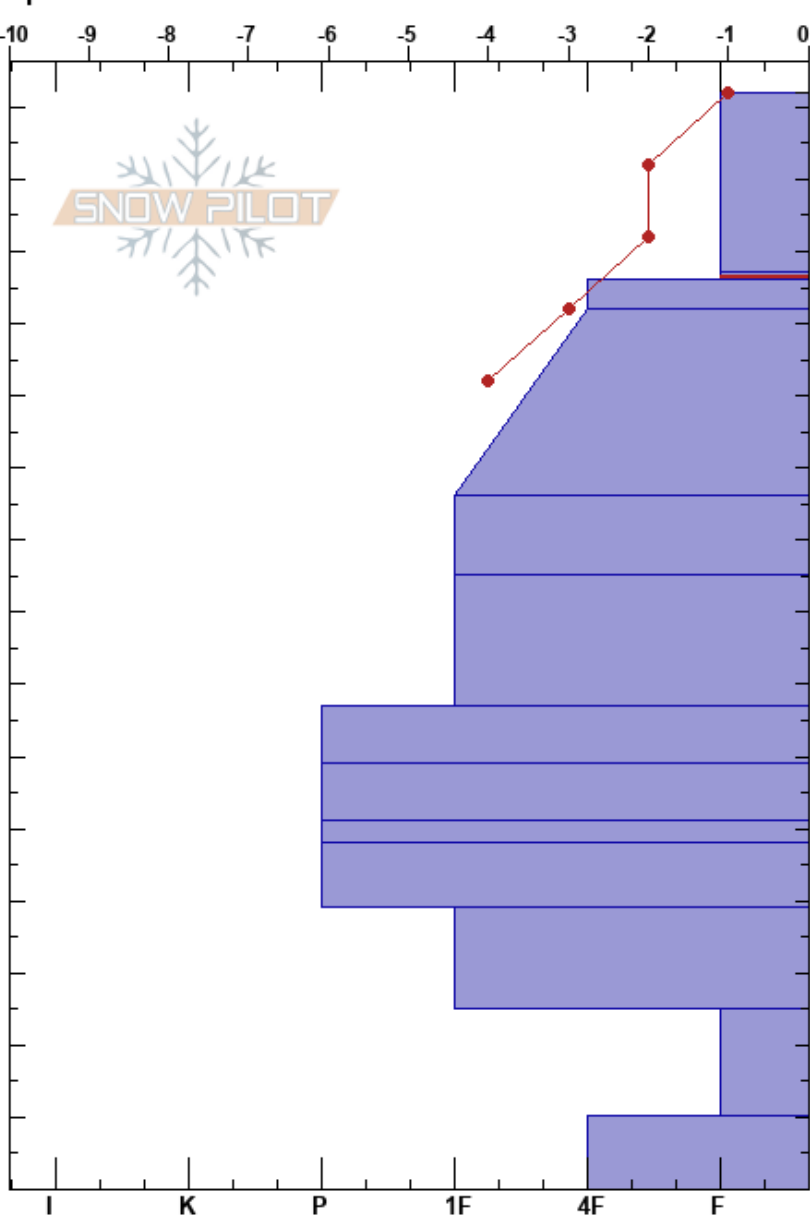

Ironton Park Area
 San Juan Range
 CO
 Elevation: 9842 ft
 Aspect: E
 Specifics:

Christopher Brock
 03/15/2021 - 2:10pm
 Co-ord:
 Slope Angle: 17°
 Wind Loading: no

Stability:
 Air Temperature: 5°C
 Sky Cover: SCT
 Precipitation: NO
 Wind: SW Light Breeze

HS:152
 PF:23 127-126cm:Problematic layer
 PS: 16

Height (cm)	Crystal		ρ kg/m ³	Stability tests & Layer comments
	Form	Size		
152				
140	+			
130	+			CT7 @126cm PC
120	•			ECTN8 @126cm PC
110	•			PST46/100 (Arr) @126cm
90	•			
75	•			
65	•			
55	•			
45	•			
35	•			
20	□			
10	^			