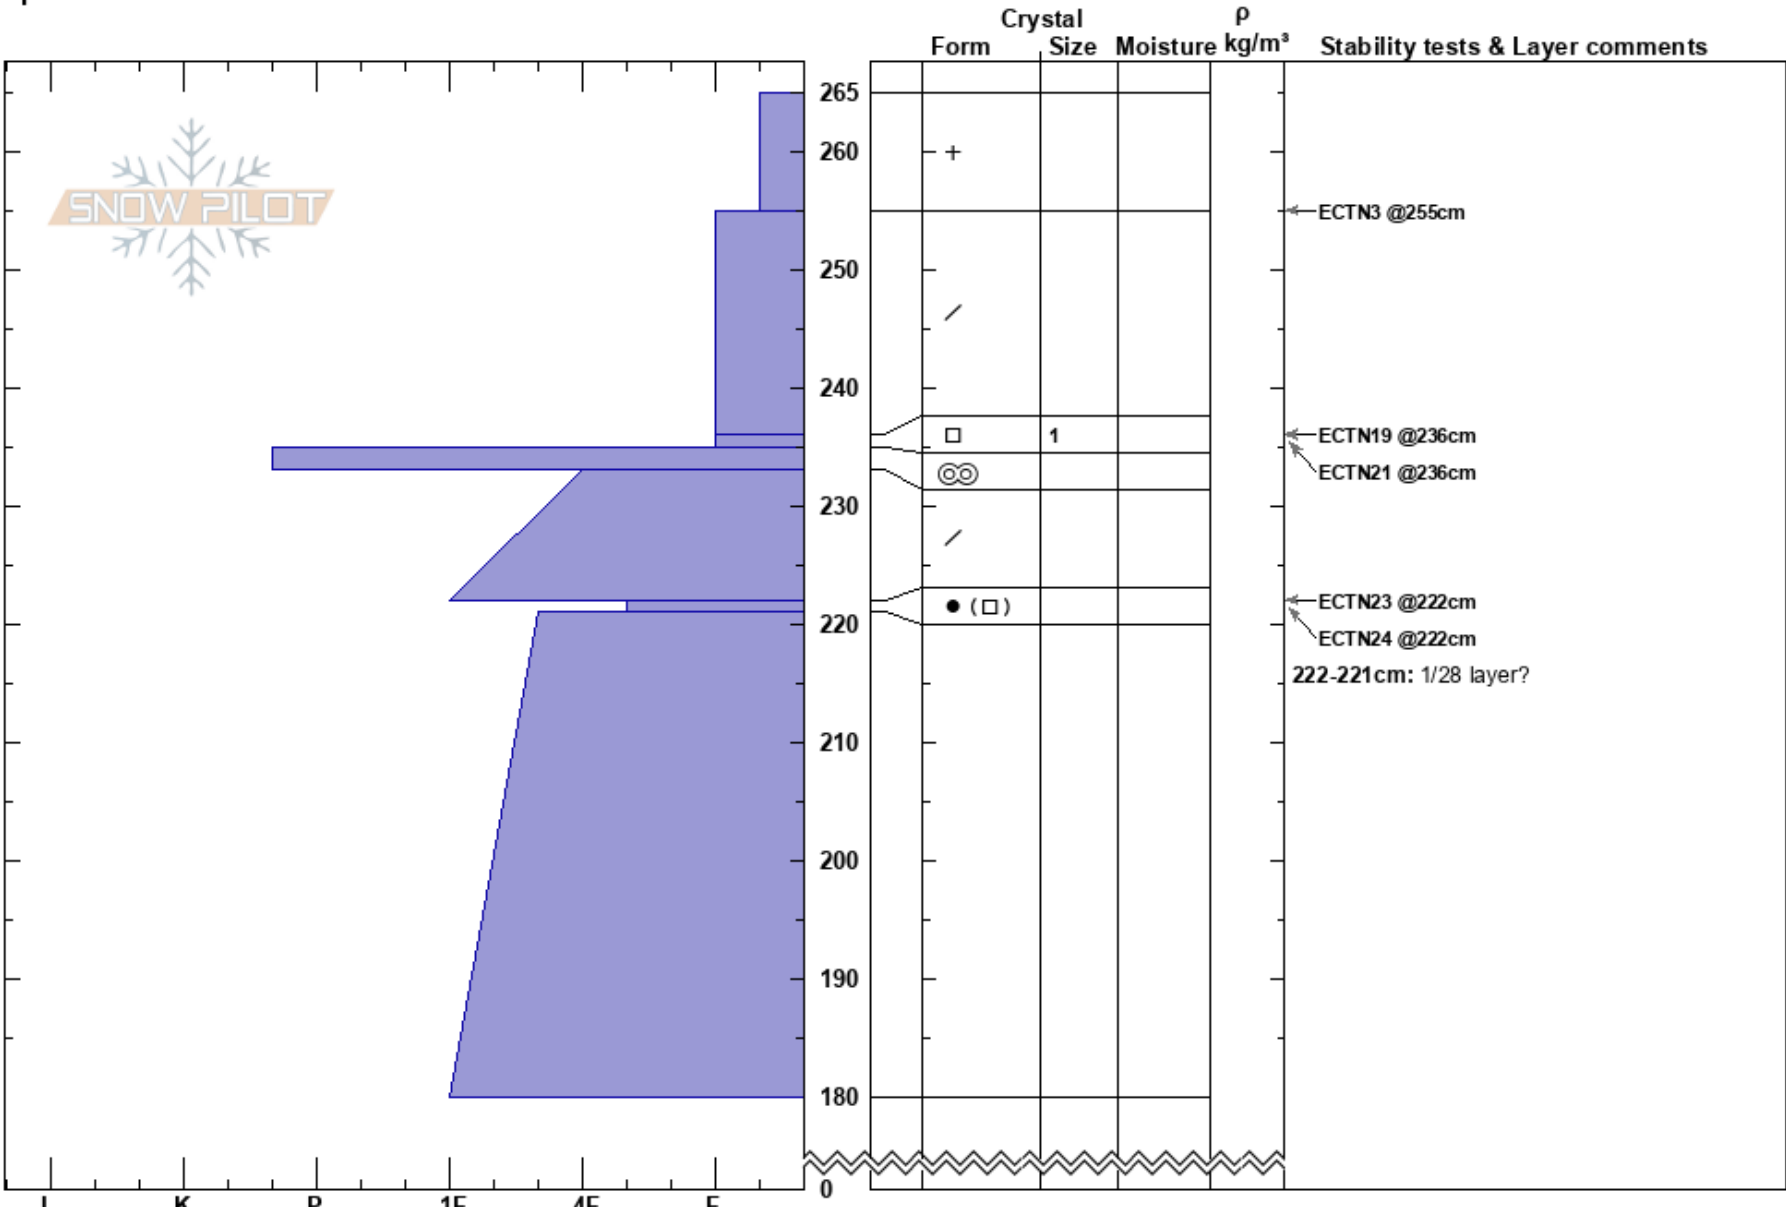

Tincan Trees  
 Kenai Mountains  
 AK  
 Elevation: 2250 ft  
 Aspect: 132°  
 Specifics:

Andrew Schauer  
 03/15/2021 - 3:30pm  
 Co-ord: 60.78778N, -149.17361W  
 Slope Angle: 25°  
 Wind Loading: no

Stability: Good  
 Air Temperature:  
 Sky Cover: OVC  
 Precipitation: S-1  
 Wind: SE Light Breeze

HS:265  
 PF:30  
 PS:20  
 236-235cm: Problematic layer  
 222-221cm: 1/28 layer?

Notes: