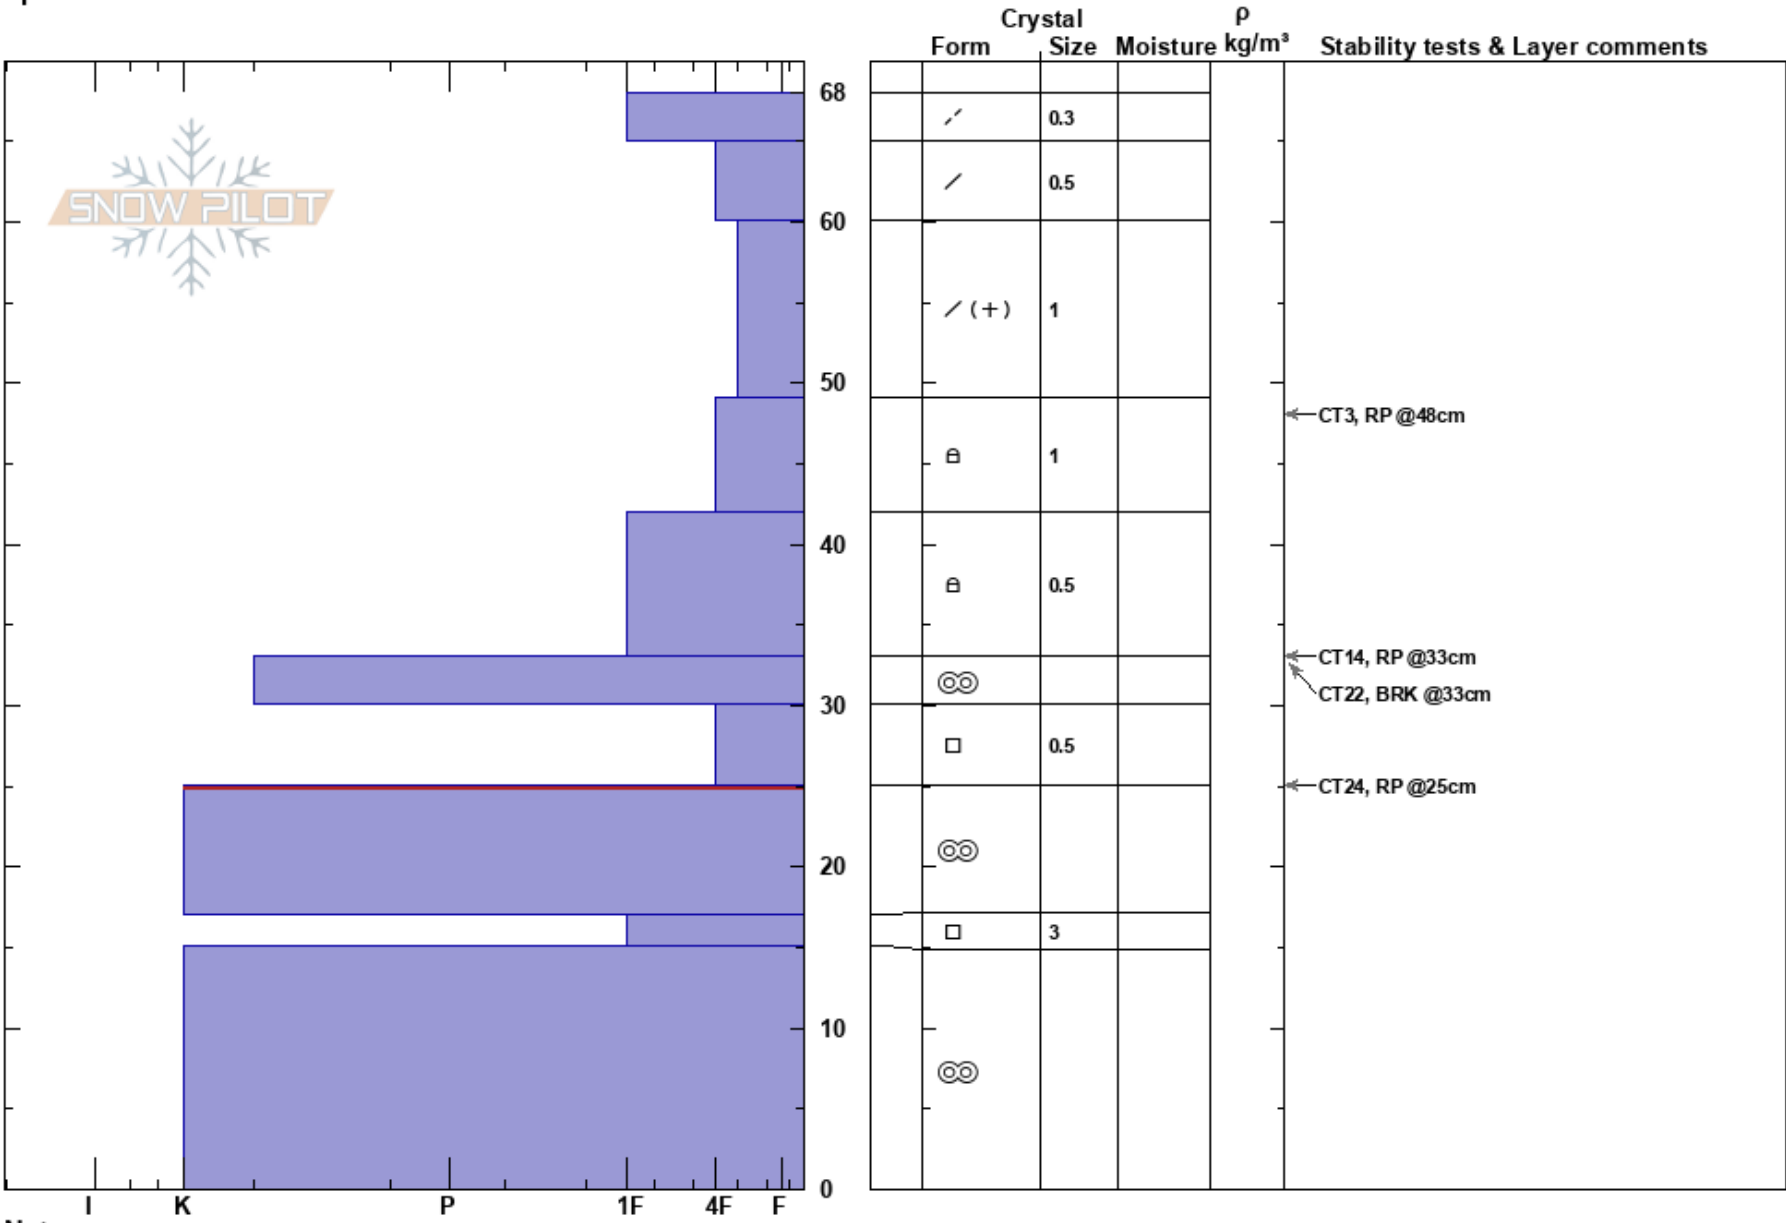

Baldy
 Elk Mountains
 CO
Elevation: 12659 ft
Aspect: N
Specifics:

Polly Layton
 03/15/2021 - 11:30pm
Co-ord: 13S 330128W 4336126N
Slope Angle: 20°
Wind Loading: yes

Stability:
Air Temperature: 14°F
Sky Cover: BKN
Precipitation: NO
Wind: NW Light Breeze

HS:68
PF:45
PS:20
 25-17cm: Problematic layer

Notes: Wind-affected area.