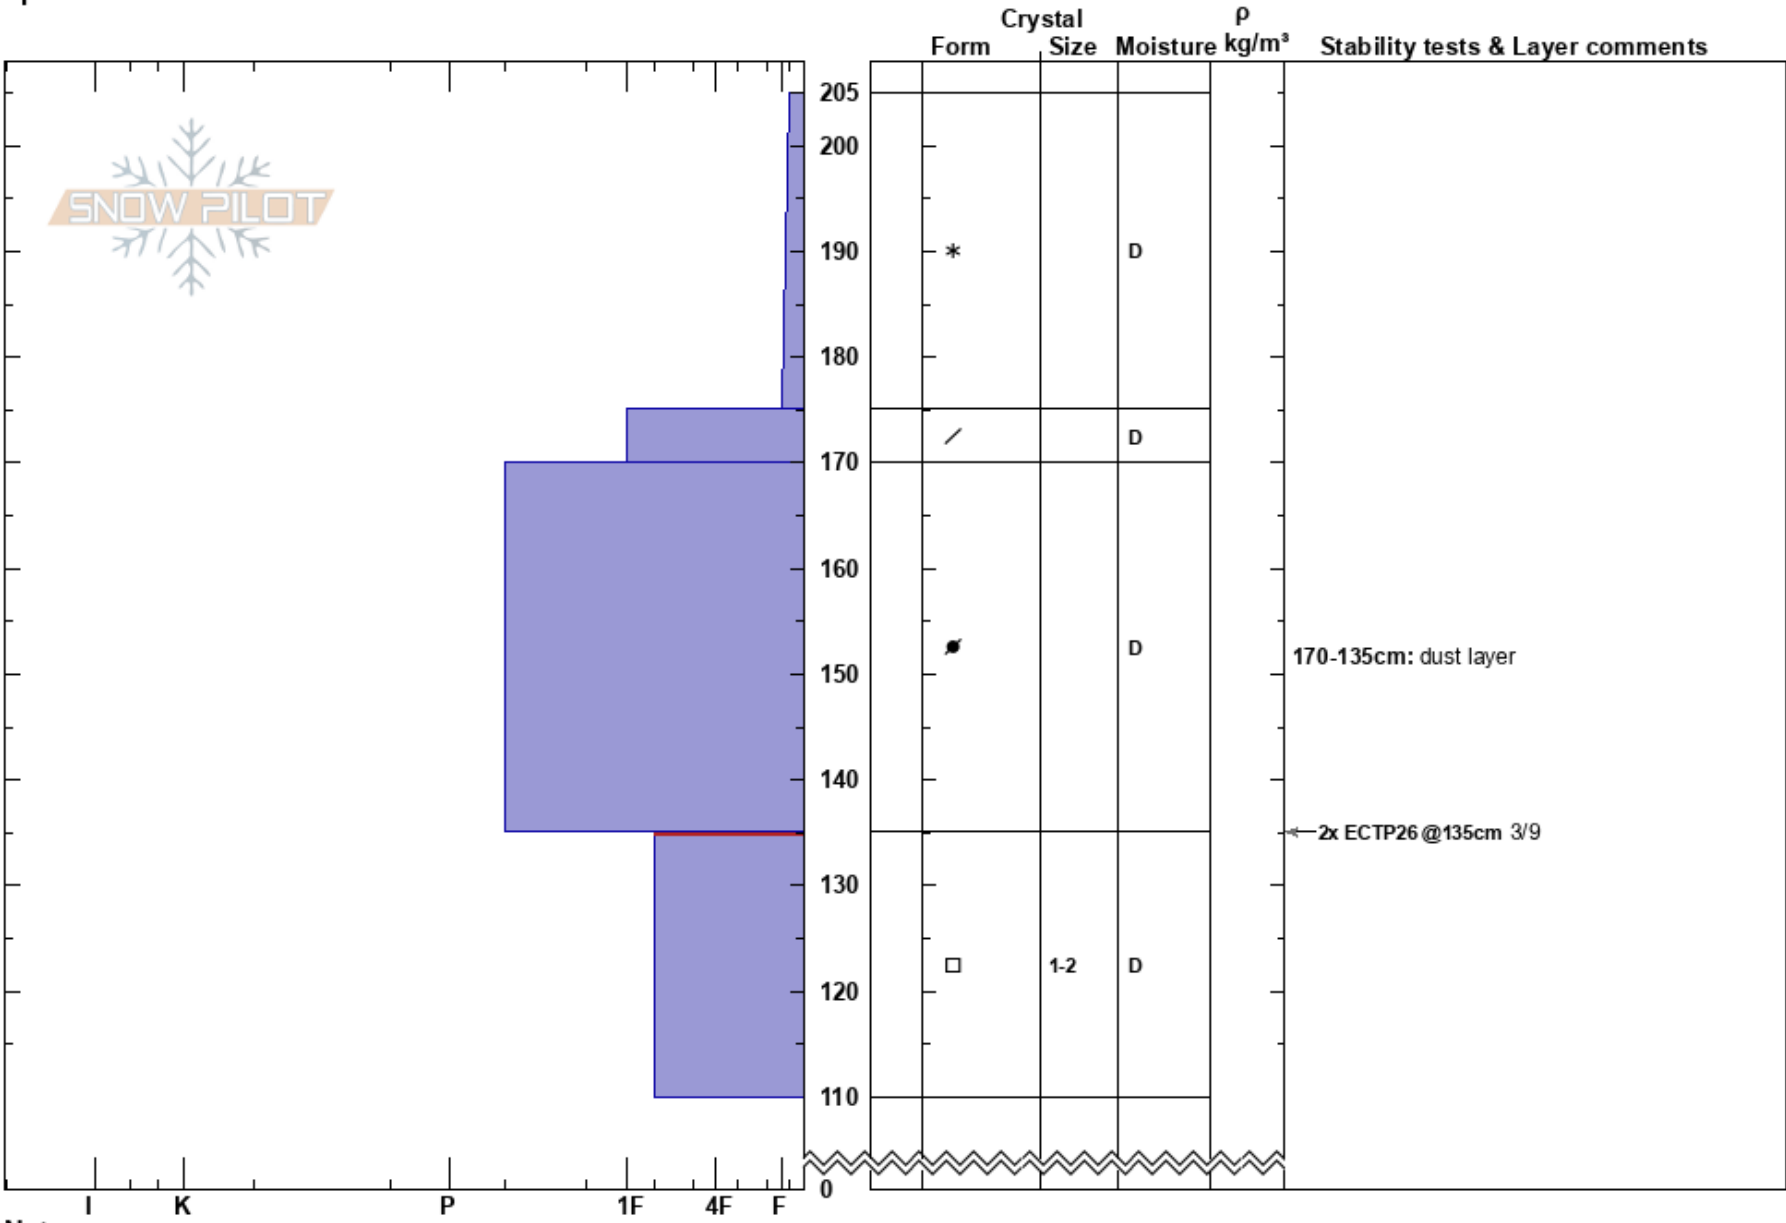

Telluride Ski Area
 San Juan Range
 CO
Elevation: 12537 ft
Aspect: NE
Specifics:

Michael Barney
 03/15/2021 - 2:30pm
Co-ord: 37.89818N, -107.82230W
Slope Angle: 37°
Wind Loading: previous

Stability:
Air Temperature: 22°F
Sky Cover: BKN
Precipitation: S-1
Wind: Calm

HS:205
PS: 35
Layer Notes:
 170-135cm: dust layer
 135-110cm: Problematic layer

Notes: