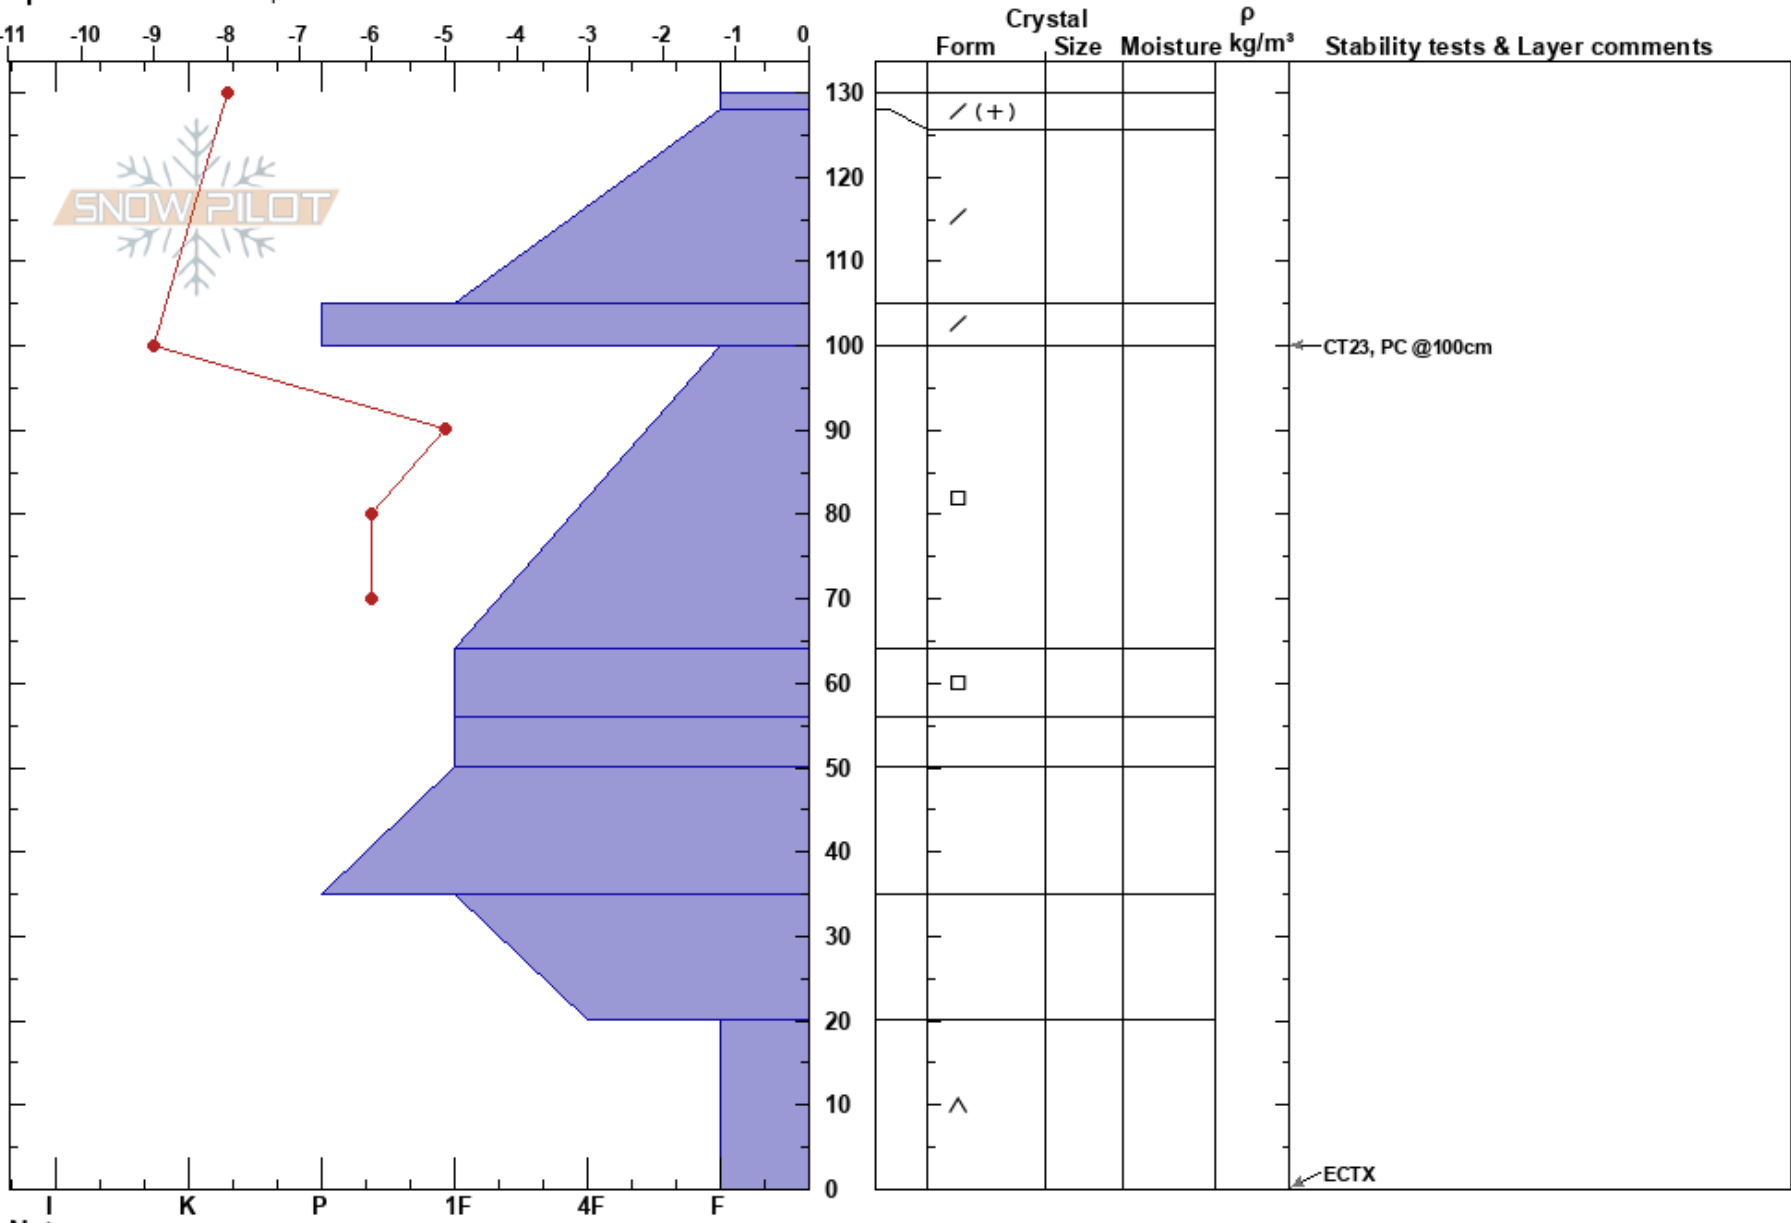

Commodore SP top
 San Juan Range
 CO
Elevation: 11287 ft
Aspect: 315°
Specifics: We skied slope

Julie Hodson
 03/13/2021 - 1:30pm
Co-ord:
Slope Angle: 32°
Wind Loading: yes

Stability:
Air Temperature: -5°C
Sky Cover: BKN
Precipitation: NO
Wind: SW Strong

HS:130
PF:30
PS: 10
 100-64cm: Problematic layer

Notes: previous active wind loading. Evidence of wind slabs.
 Dug pit on east corner of start zone of slide path