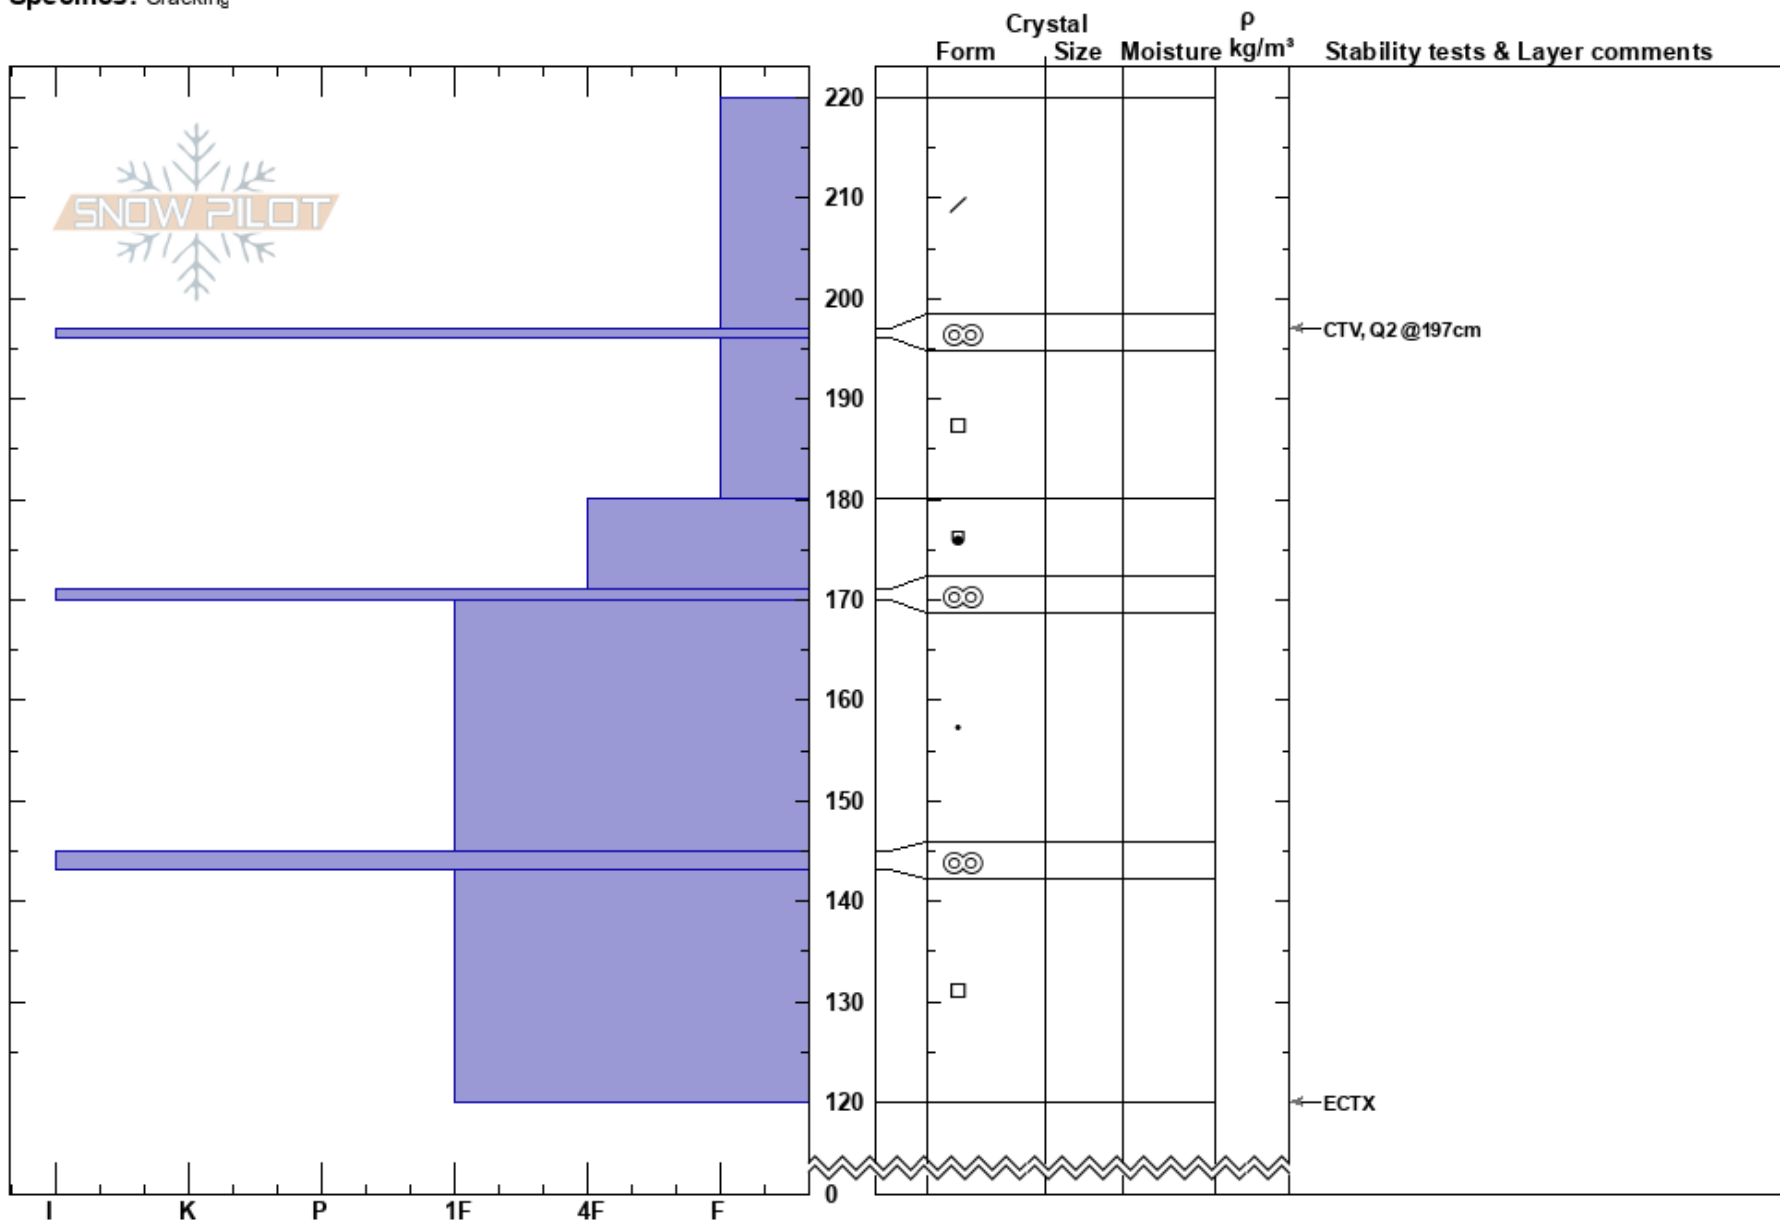

Max's
 Chugach Range
 AK
 Elevation: 731 m
 Aspect: SW
 Specifics: Cracking

Robert Bowler
 03/14/2021 - 2:20pm
 Co-ord: 60.94940N, -149.09610W
 Slope Angle: 28°
 Wind Loading: previous

Stability:
 Air Temperature: 23°C
 Sky Cover: OVC
 Precipitation: S1
 Wind: Calm

HS:220
 PF:25
 PS:5
 Layer Notes:

Notes: