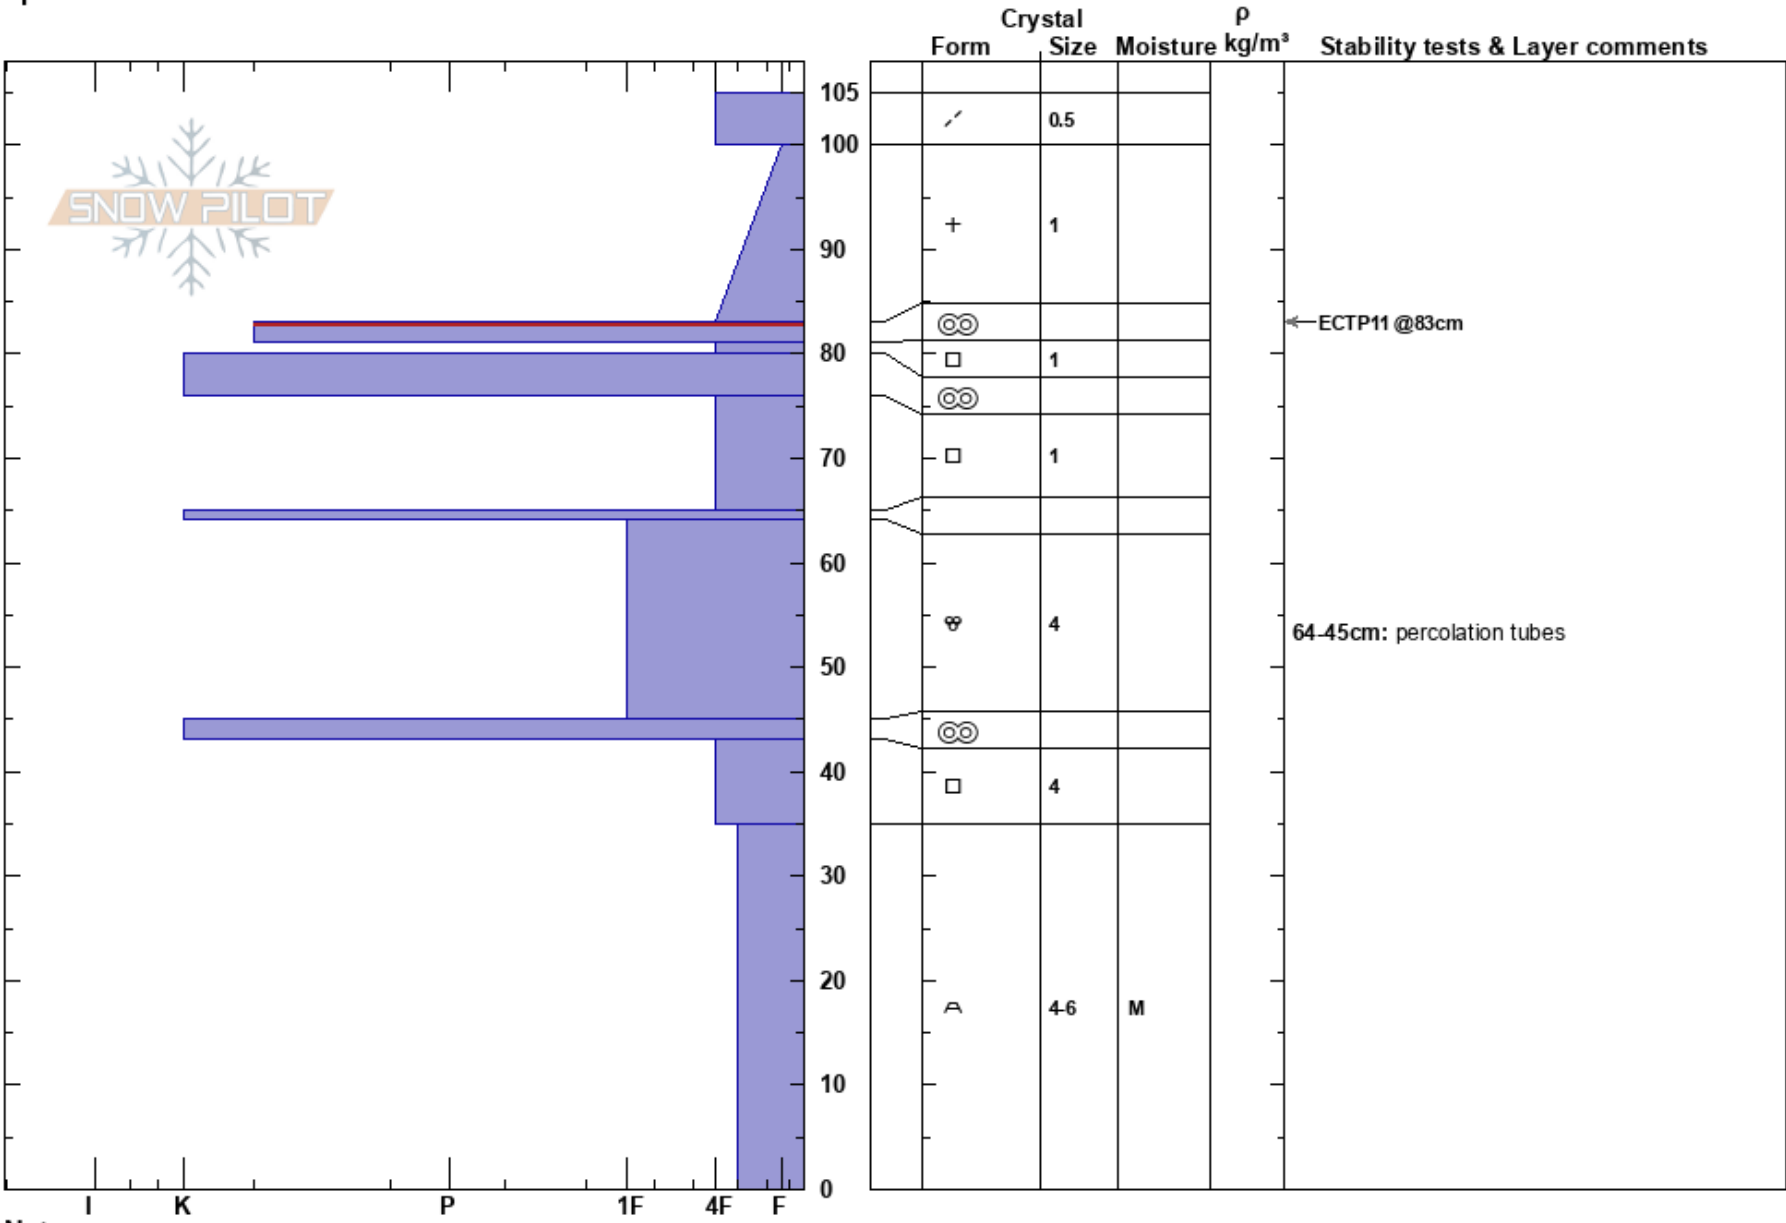

McFarlands S  
 Elk Mountains  
 CO  
**Elevation:** 10660 ft  
**Aspect:** S  
**Specifics:**

Polly Layton  
 03/14/2021 - 12:30pm  
**Co-ord:** 13S 343736W 4333738N  
**Slope Angle:** 15°  
**Wind Loading:** yes

**Stability:**  
**Air Temperature:**  
**Sky Cover:** OVC  
**Precipitation:** S1  
**Wind:** NW Moderate

**HS:** 105  
**PF:** 25 83-81cm: Problematic layer  
**PS:** 25 64-45cm: percolation tubes

**Notes:**