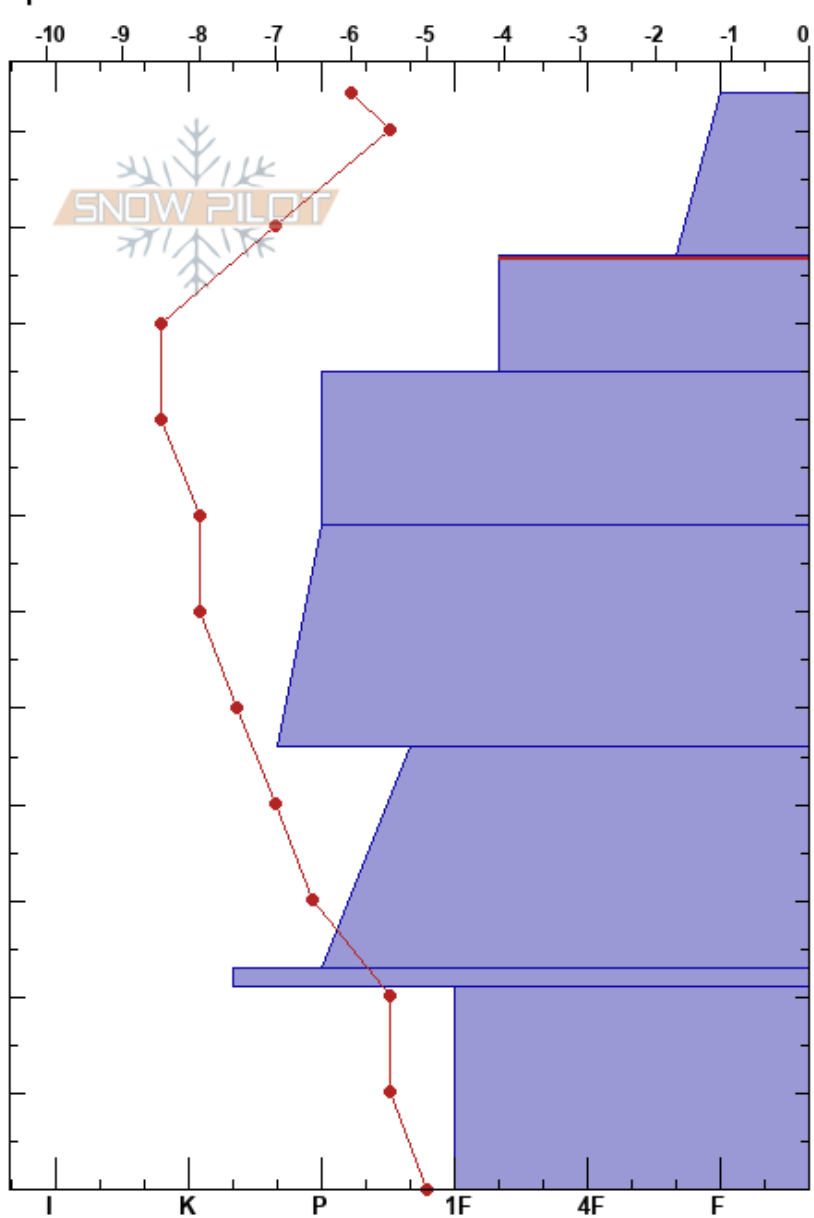

Lundy - Tioga Crest  
 Eastern Sierra Nevada  
 CA  
 Elevation: 9860 ft  
 Aspect: 0°  
 Specifics:

josh feinberg  
 03/14/2021 - 3:30pm  
 Co-ord: 38.00577N, -119.27393E  
 Slope Angle: 26°  
 Wind Loading:

Stability:  
 Air Temperature: -2.5°C PF:26  
 Sky Cover: BKN  
 Precipitation: NO  
 Wind: NE Light Breeze

HS:114  
 Layer Notes:  
 97-85cm: Problematic layer  
 23-21cm: decomposing

Height (cm)	Crystal		Moisture	ρ kg/m³	Stability tests & Layer comments
	Form	Size			
114					
110					
100	+ ( / )	2	D		
97					← CT22, Q1 @97cm
90	⊖	1			
80	•	1			
70					
60	•	1.5			
50					
40	⊖	1.5			
30					
23-21	⊙⊙				23-21cm: decomposing
20					
10	⊖	1.5			
0					← ECTX