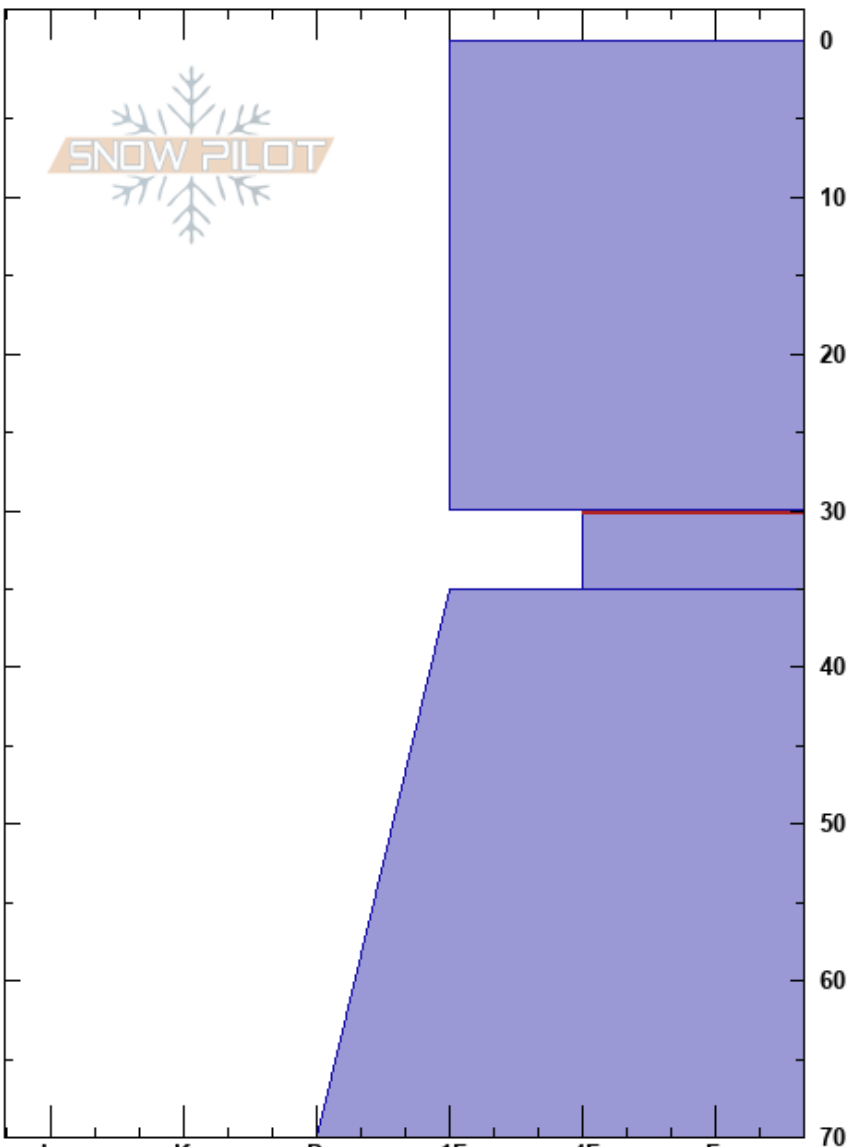

Crown Profile Hogsback
 Chugach Range
 AK
 Elevation: 3394 ft
 Aspect: N
 Specifics:

Max Wittenberg
 03/14/2021 - 11:00am
 Co-ord: 61.11164N, -145.93268E
 Slope Angle:
 Wind Loading: previous

Stability:
 Air Temperature: -10°C
 Sky Cover: CLR
 Precipitation: NO
 Wind: NE Light Breeze

HS:75
 Layer Notes:
 30-35cm: Problematic layer

Crystal Form	Crystal Size	Moisture	ρ kg/m ³	Stability tests & Layer comments
•				
•				
⊙ (✓)	1(0.3)			
•		0.3		

Notes: