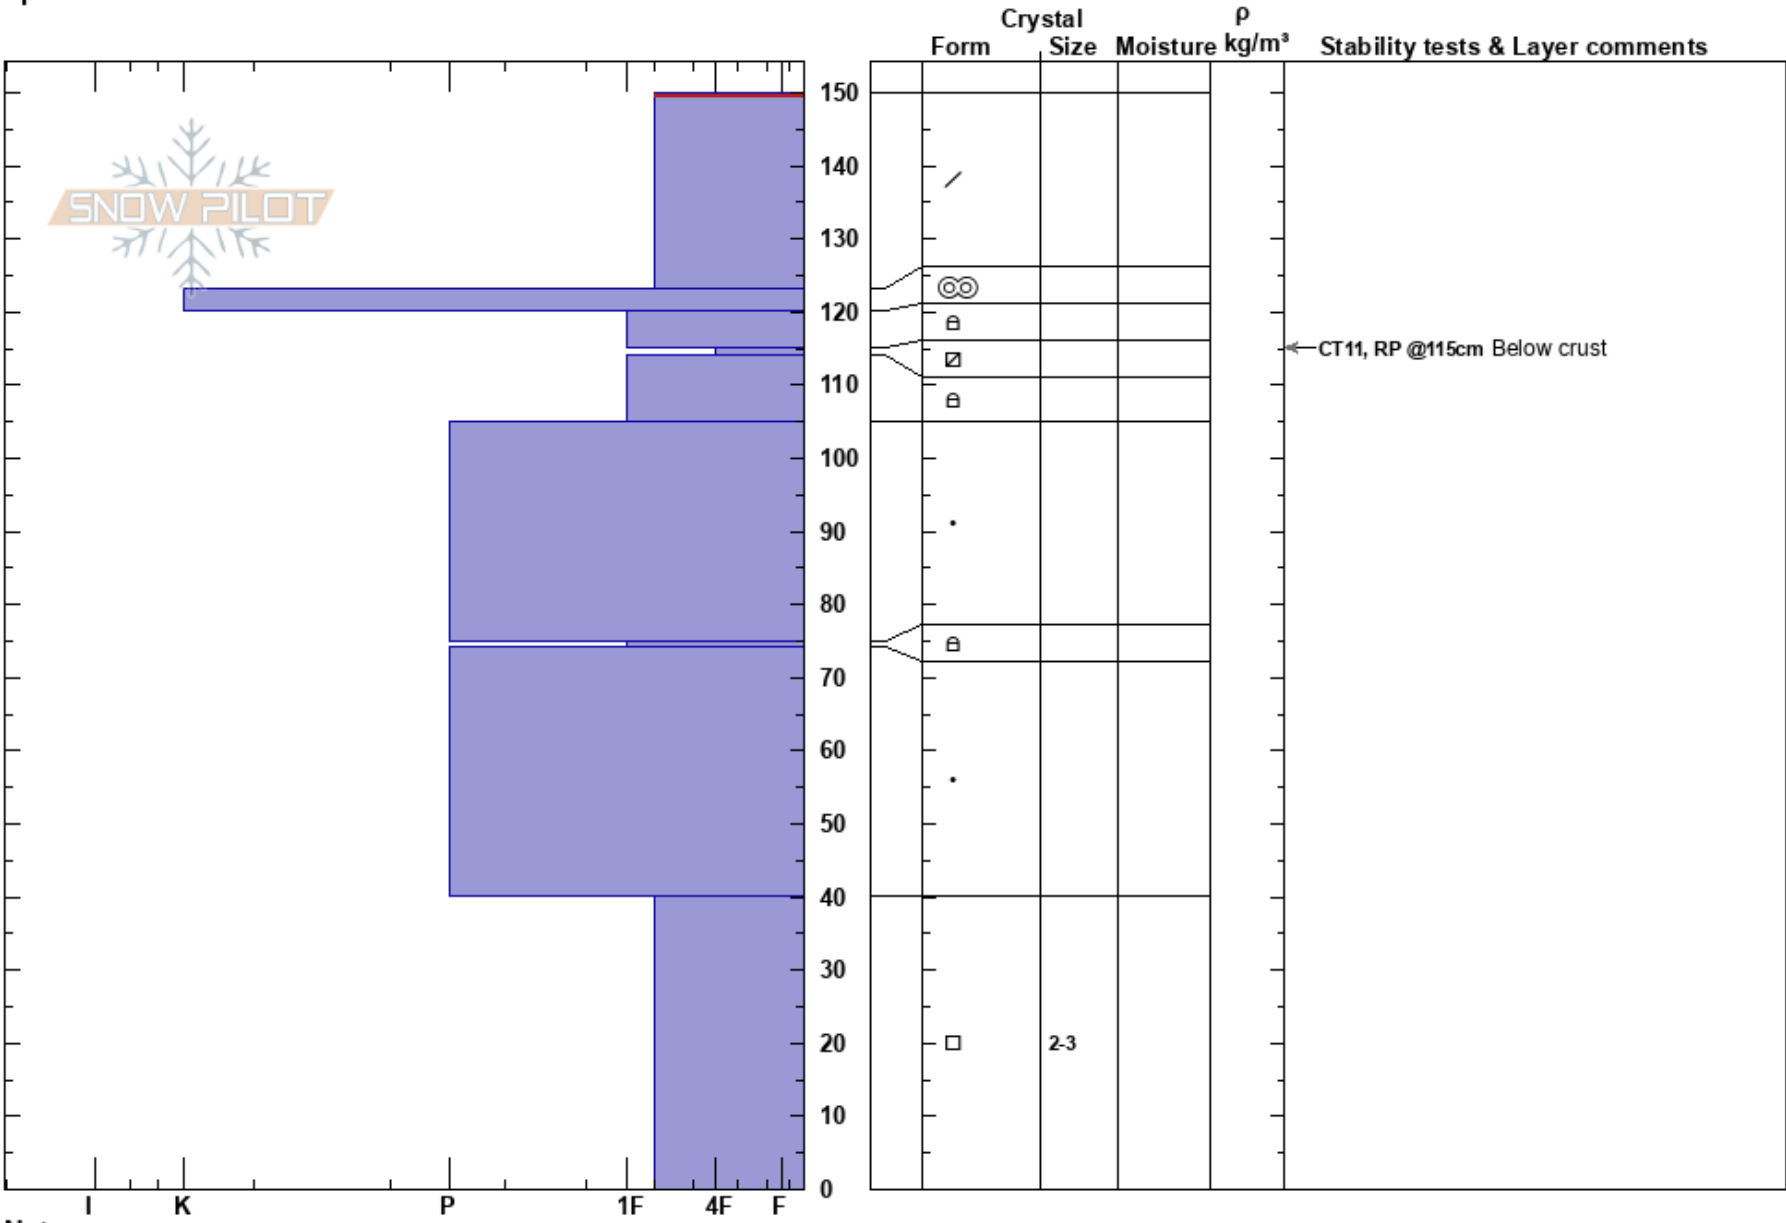

Elk Creek
 Elk Mountains
 CO
 Elevation: 9476 ft
 Aspect:
 Specifics:

Polly Layton
 03/13/2021 - 2:00pm
 Co-ord: 13S 274489W 4408591N
 Slope Angle: 0°
 Wind Loading:

Stability: **HS:150**
 Air Temperature: 29°F **PF:37** 150-123cm:Problematic layer
 Sky Cover: OVC
 Precipitation: S2
 Wind: Calm