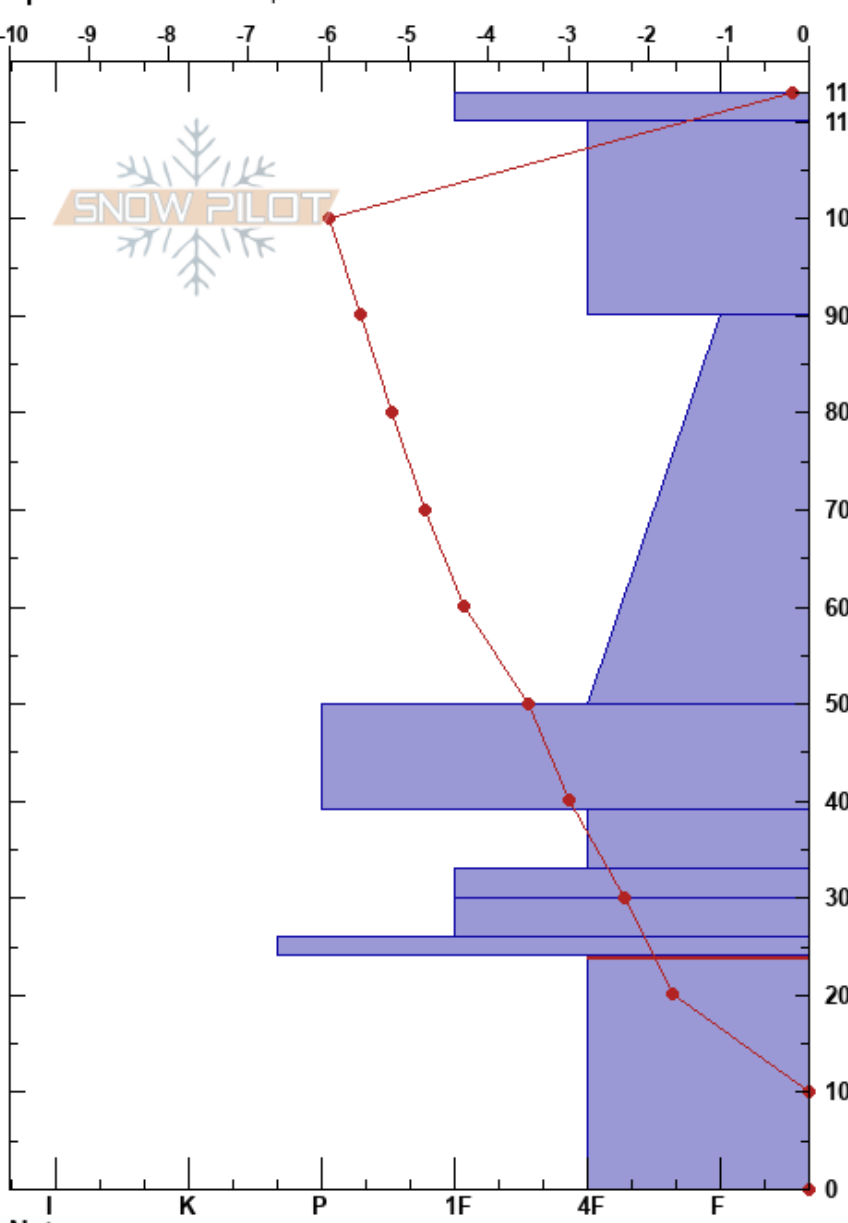

Avi 1 Class
 Spring Mountains
 NV
 Elevation: 3025 m
 Aspect: 1°
 Specifics: We skied slope

Allen Gimet
 03/07/2021 - 12:36pm
 Co-ord:
 Slope Angle: 38°
 Wind Loading: previous

Stability: Good HS:113
 Air Temperature: 6.7°C
 Sky Cover: OVC
 Precipitation: NO
 Wind: N Light Breeze
 24-0cm: Problematic layer

Form	Crystal Size	Moisture	ρ kg/m ³	Stability tests & Layer comments
☐				
•	0.5			
•	1			
⊖	1.5			← CT11, Q2 @90cm ← ECTN13 @90cm
⊖	1.5			
☐	1.5			
⊖	1.5			
☐	1.5-2			
⊖⊖				← CT25, Q2 @24cm
^	2			

Notes: Avalanche Class outside of ski resort demo pit in wind loaded area.