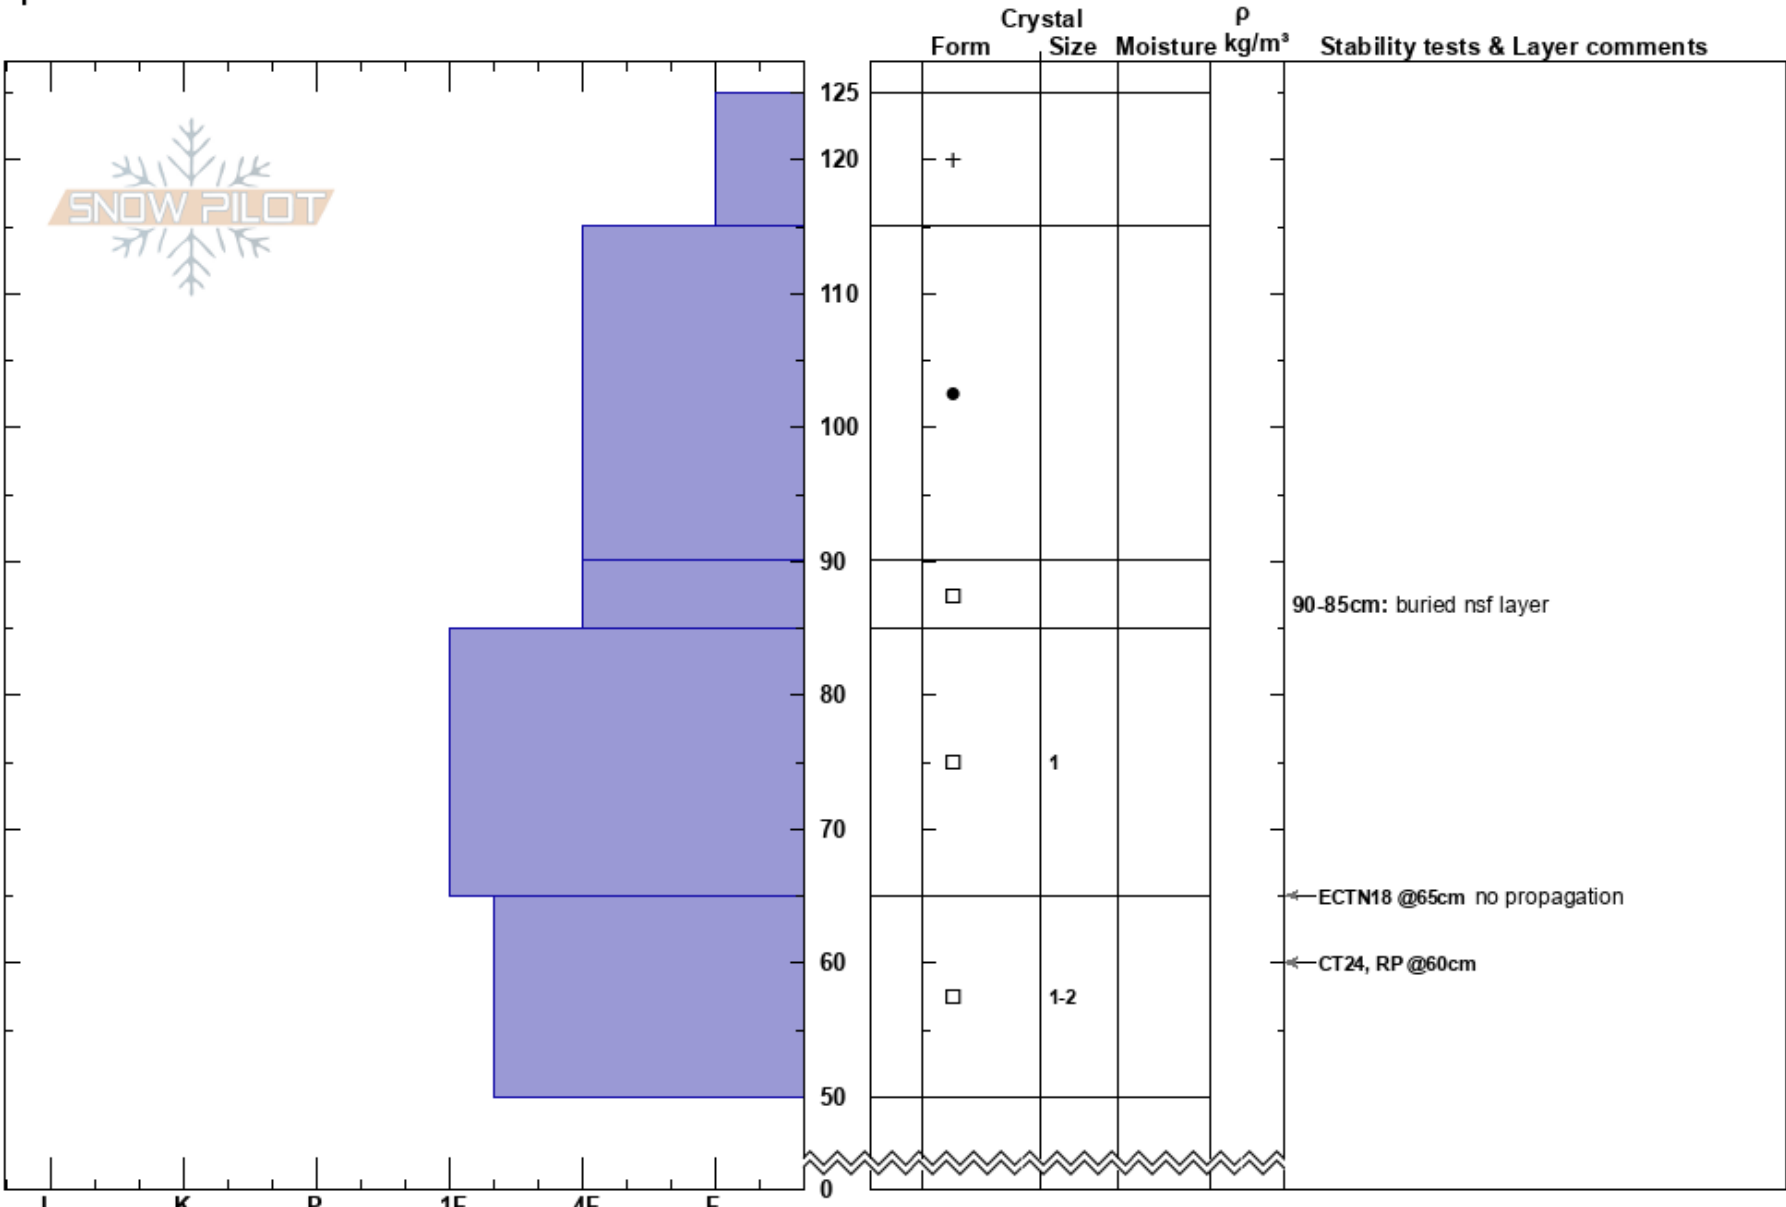

Black Coal
 San Juan Range
 CO
 Elevation: 11605 ft
 Aspect:
 Specifics:

Rebecca Hodgetts
 03/13/2021 - 10:00am
 Co-ord: 37.71671N, -107.78493W
 Slope Angle: 30°
 Wind Loading: yes

Stability:
 Air Temperature: -3°C
 Sky Cover: OVC
 Precipitation: S1
 Wind: S Moderate
 HS:125
 PF:40
 PS: 15
 Layer Notes:
 90-85cm: buried nsf layer
 90-85cm: Problematic layer