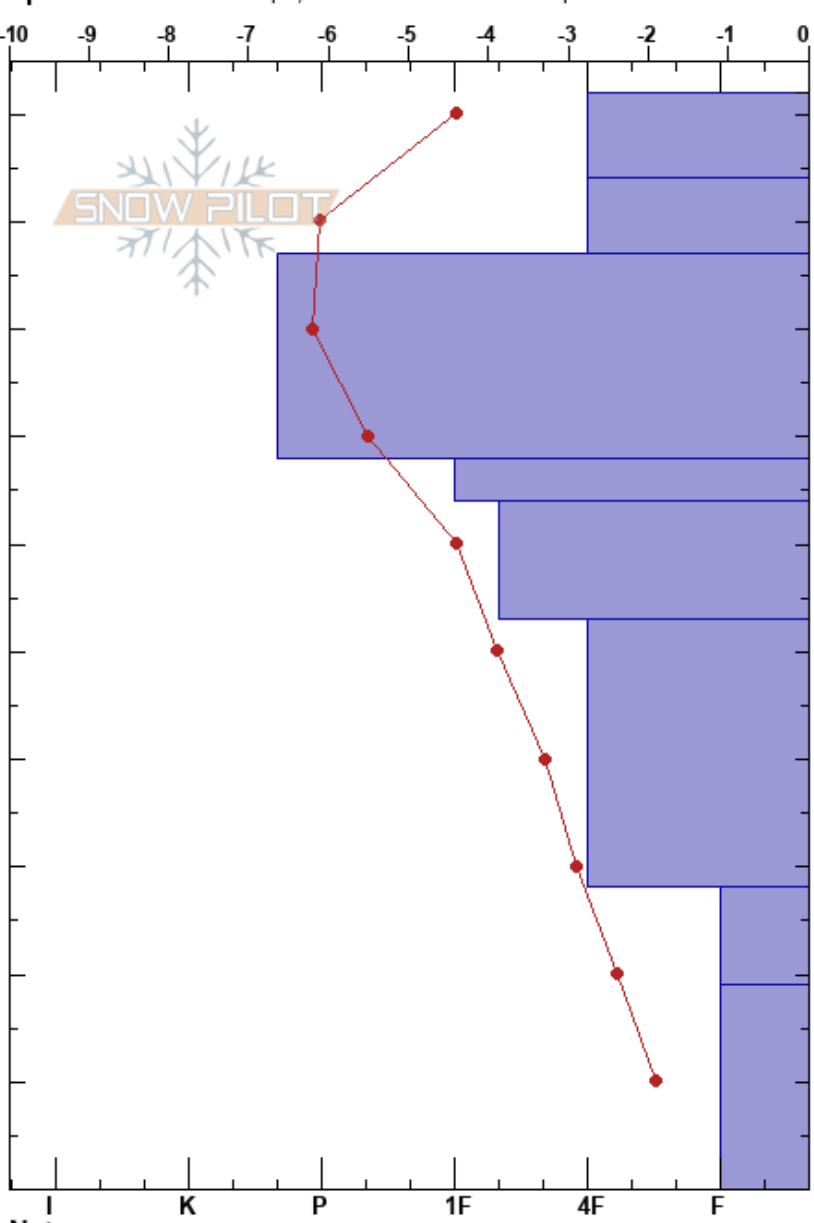

Meadow Mtn
 Vail/Summit County
 CO
 Elevation: 9913 ft
 Aspect: NW

Max Krueger
 03/13/2021 - 10:30am
 Co-ord: 39.58570N, -106.48320W
 Slope Angle: 7°
 Wind Loading: yes

Stability: **HS:102**
 Air Temperature: -4°C
 Sky Cover: BKN
 Precipitation: S-1
 Wind: SE Moderate

Layer Notes:
 28-19cm: Problematic layer

Specifics: We skied slope; Snowmobile tracks on slope

Height (cm)	Crystal		ρ kg/m ³	Stability tests & Layer comments
	Form	Size		
102				
100	•	1	D	
90	□	1	D	
80	□	1		
70	□	1		
60	□	1	D	
50				
40	□	1		
30				← CT21, RP @30cm
20	□	3	D	
10	□	3	D	
0				