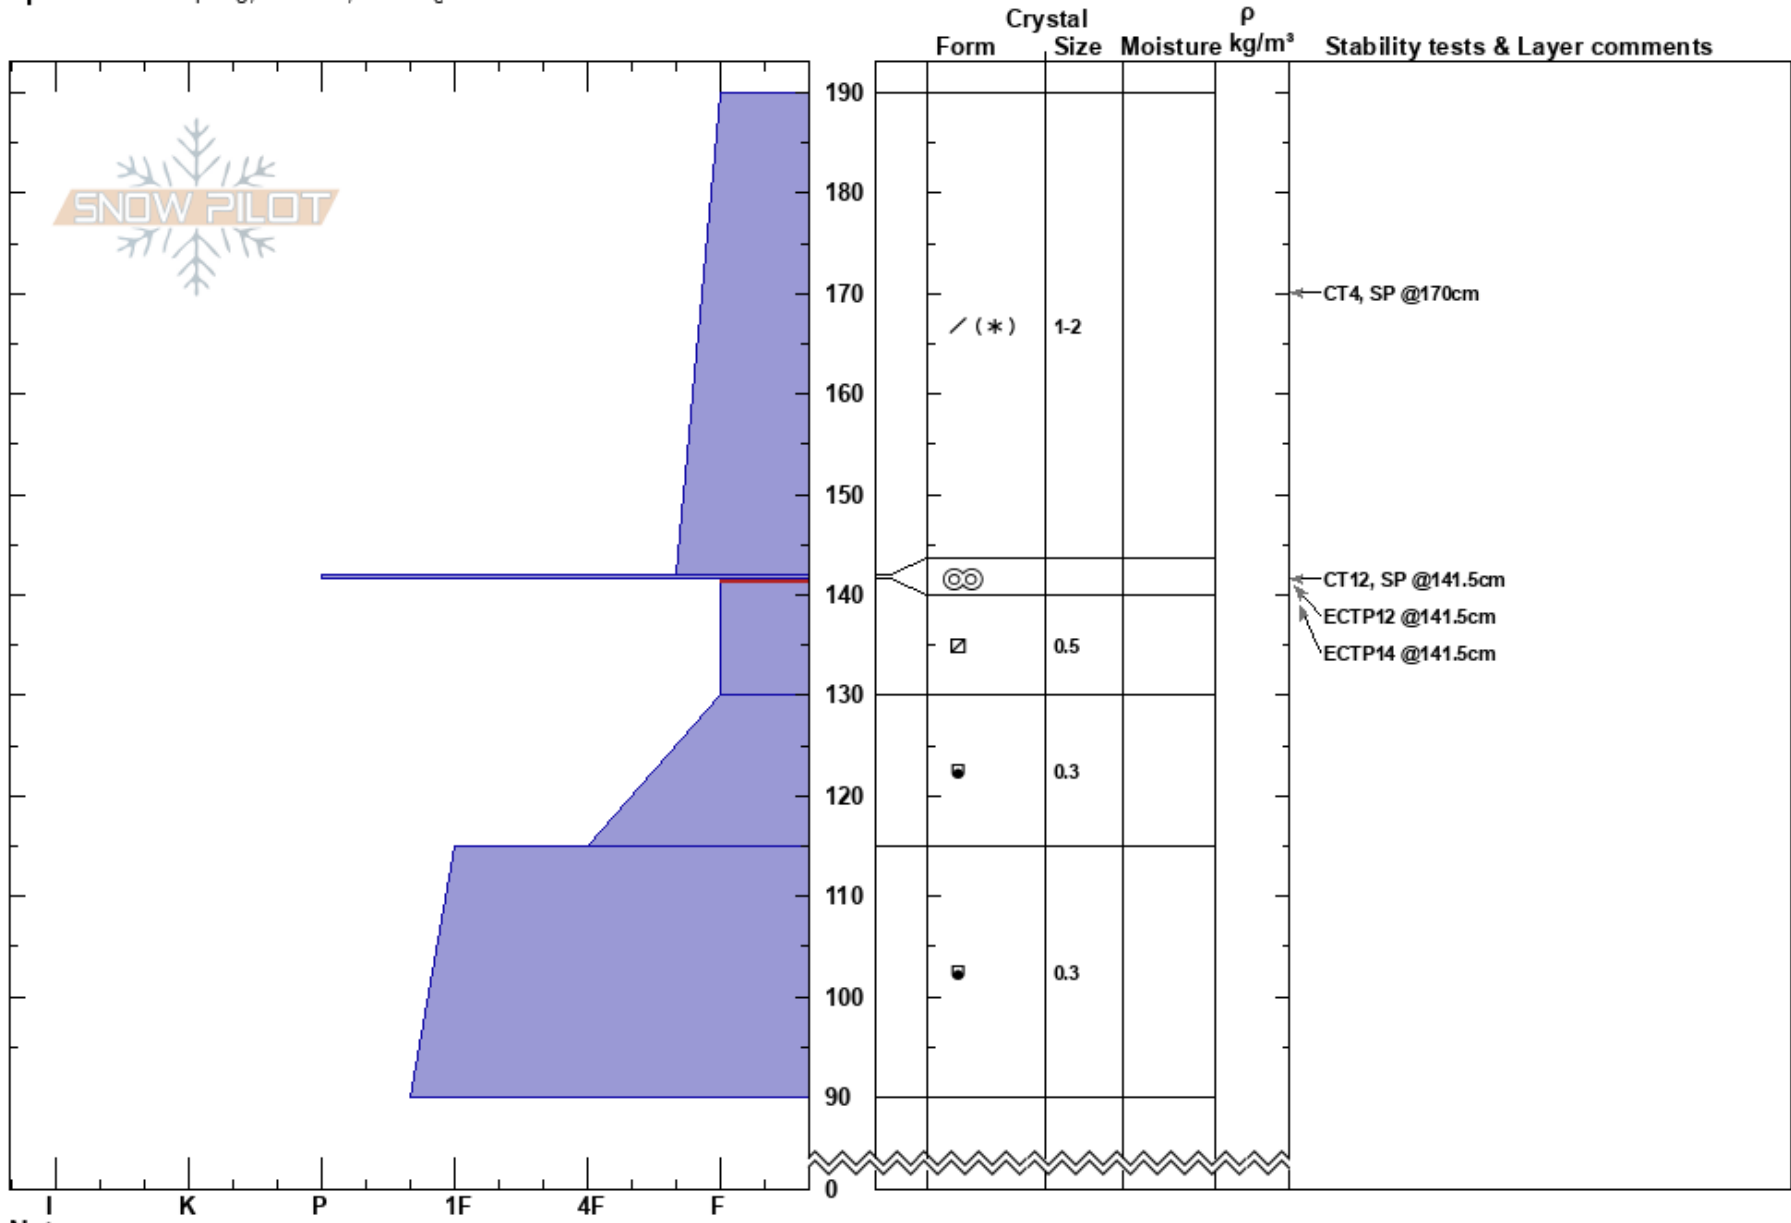

Dream bowl  
 Eastern Sierra Nevada  
 CA

Steve Mace  
 03/12/2021 - 12:00pm  
 Co-ord: 37.73811N, -119.09418W  
 Slope Angle: 28°  
 Aspect:  
 Wind Loading: no

Stability:  
 Air Temperature: -6°C  
 Sky Cover: OVC  
 Precipitation: S2  
 Wind: NW Light Breeze

HS:190  
 PF:65 141.5-130cm:Problematic layer  
 PS:45

Elevation: 9589 ft  
 Specifics: Collapsing, localized; Cracking

Notes: