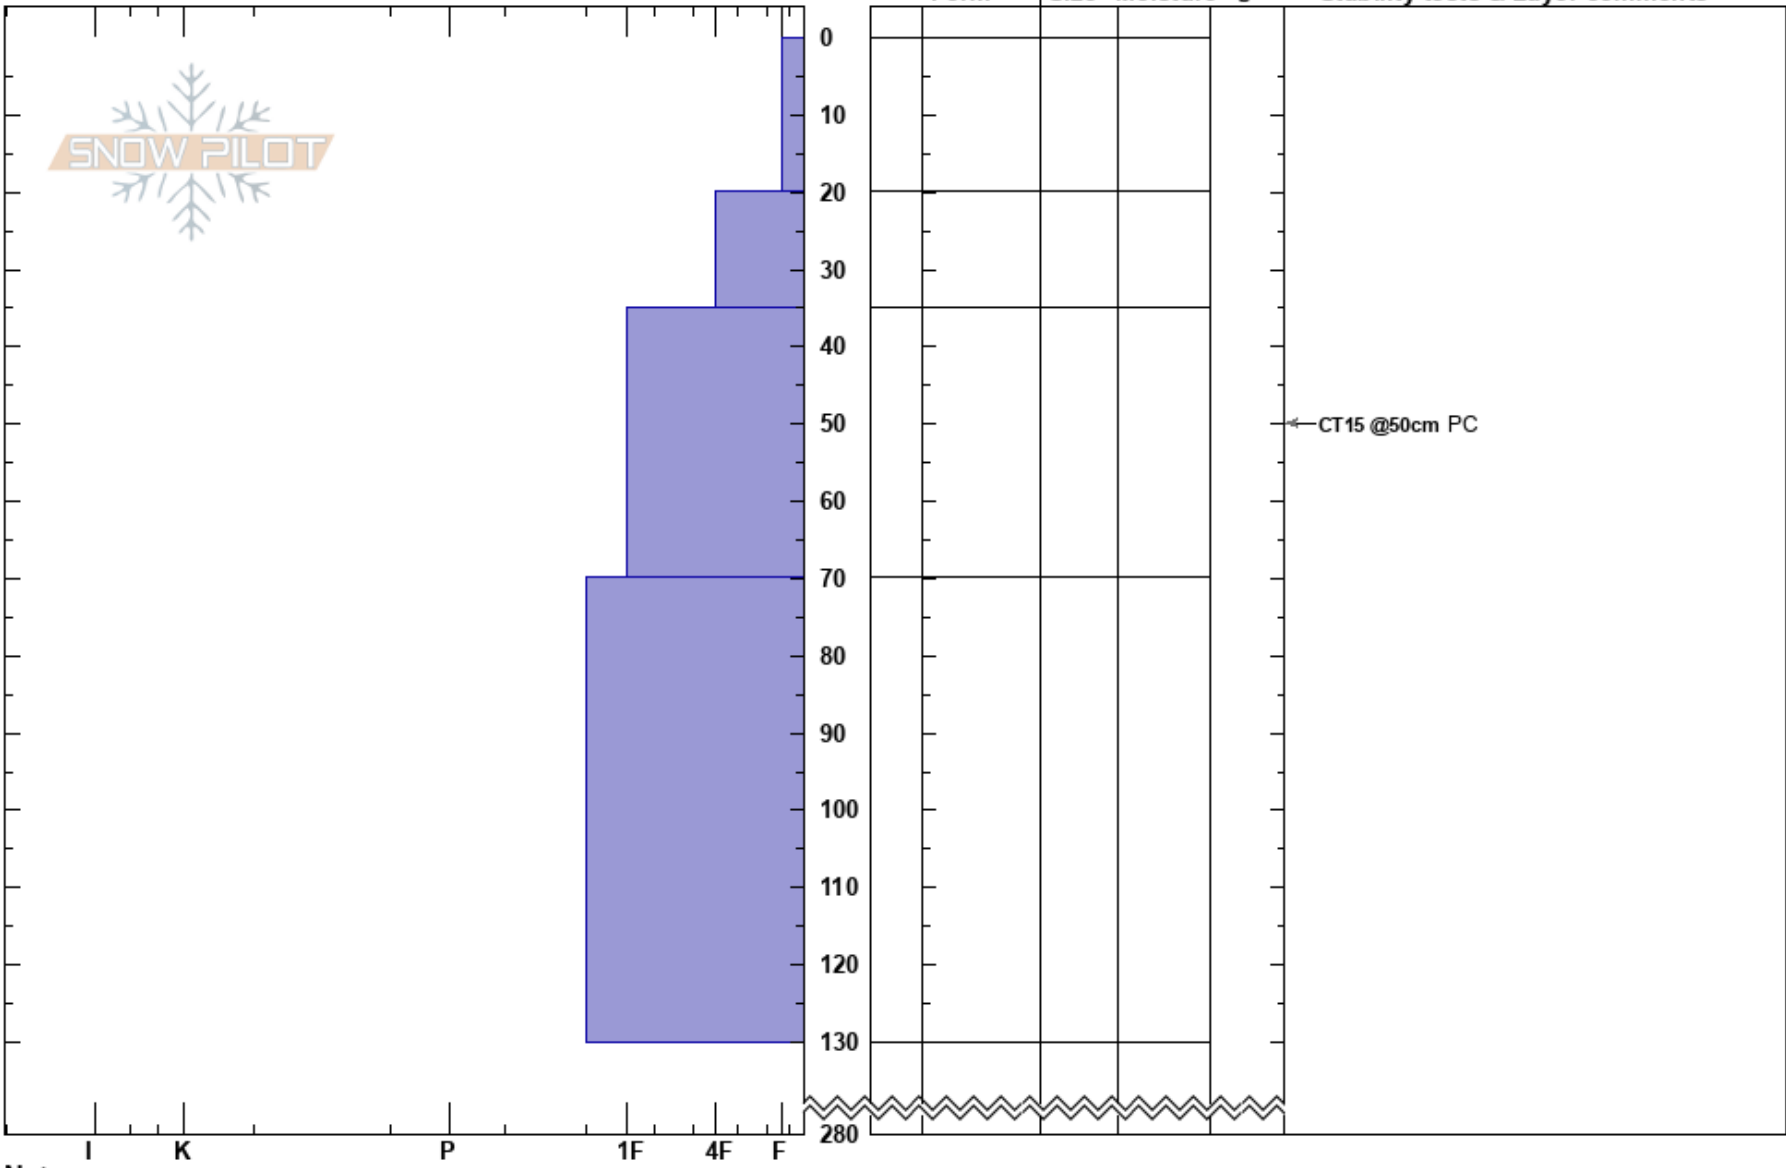

Powder Torch  
 Monashee  
 BC  
 Elevation: 1940 m  
 Aspect: N  
 Specifics:

Mat Valade  
 12/03/2021 - 12:00  
 Co-ord:  
 Slope Angle: 28°  
 Wind Loading:

Stability: **HS:280** **Layer Notes:**  
 Air Temperature: -3°C  
 Sky Cover: BKN  
 Precipitation: NO  
 Wind: Calm

Notes: When probing no weaknesses found in top 200cm