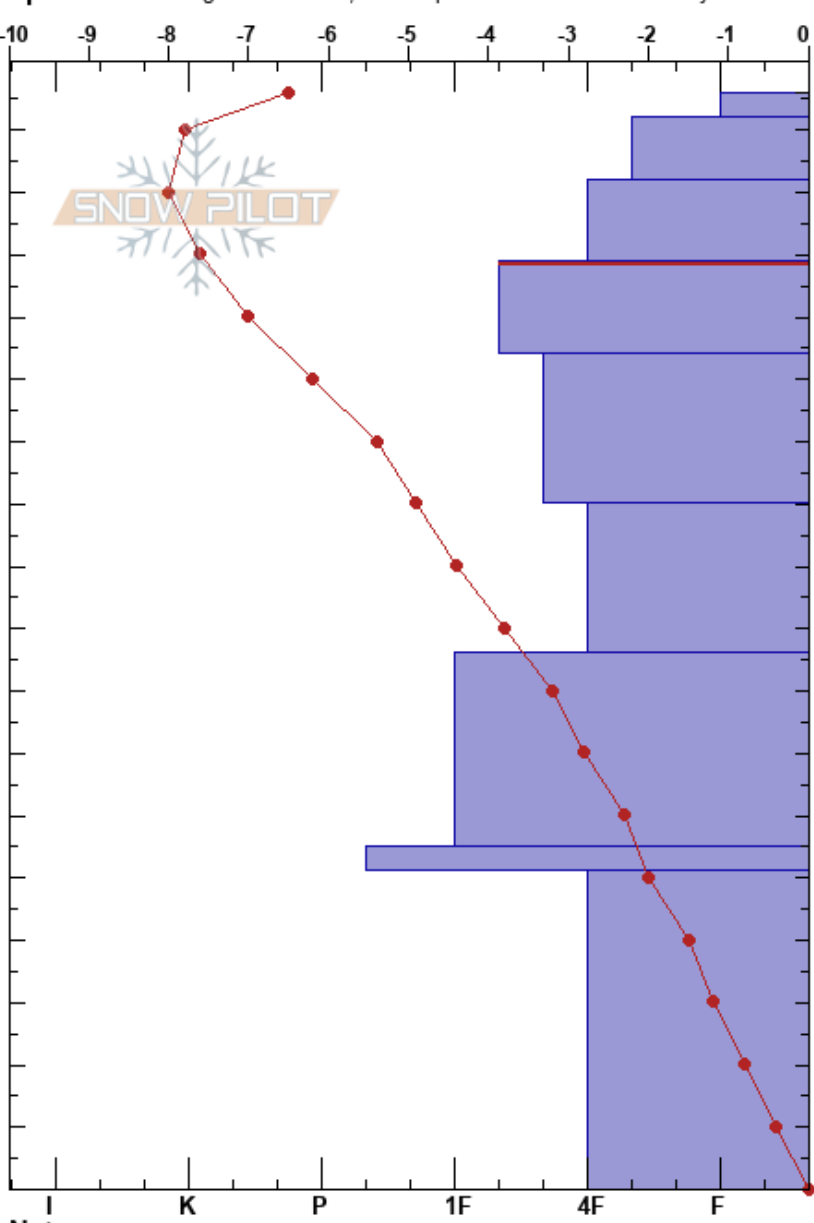

Hayes Will West  
 Sunshine Village  
 AB  
 Elevation: 2184 m  
 Aspect:

Ian Curran  
 12/03/2021 - 12:00  
 Co-ord: 51.08372N, -115.76599W  
 Slope Angle:  
 Wind Loading:

Stability: **HS:176**  
 Air Temperature: -9.1°C **PF:25** 149-134cm:Problematic layer  
 Sky Cover: FEW **PS: 15**  
 Precipitation: NO  
 Wind: Calm

**Specifics:** Pit dug in a Ski Area; Pit is representative of backcountry

Height (cm)	Crystal		Moisture	$\rho$ kg/m <sup>3</sup>	Stability tests & Layer comments
	Form	Size			
176					
170	+	1-2	D		
160	/	0.5-1	D		
150	/	1-2			
140	⊖	2-3			
130					← CT23, SC @134cm Feb 19
120	□	2-3			
110					← CT17, SC @110cm Jan 27
100	□	2-3			
90					
80	⊖	1-2			
70					
60					
50	=				
40					
30	□	2-4			
20					
10					
0					