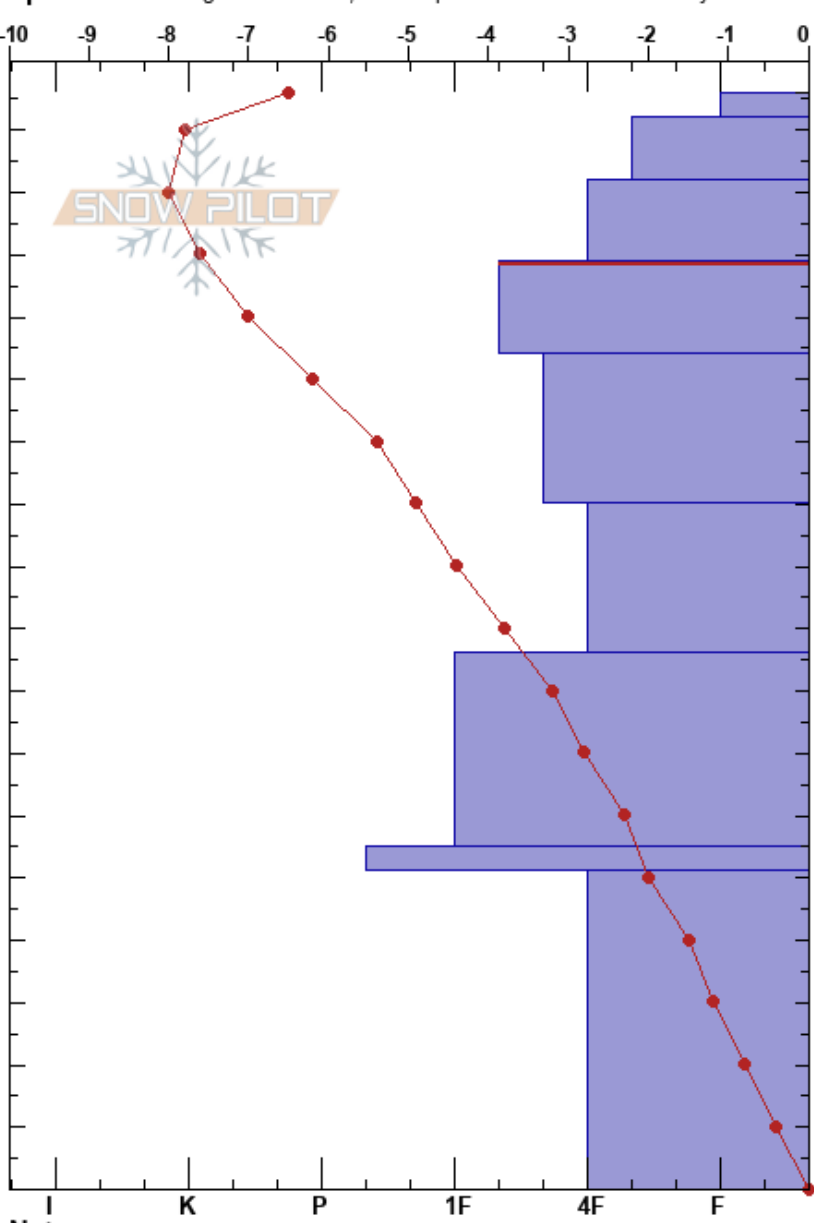

Hayes Will West
 Sunshine Village
 AB
 Elevation: 2184 m
 Aspect:

Ian Curran
 12/03/2021 - 12:00
 Co-ord: 51.08372N, -115.76599W
 Slope Angle:
 Wind Loading:

Stability: **HS:176**
 Air Temperature: -9.1°C **PF:25** 149-134cm:Problematic layer
 Sky Cover: FEW **PS: 15**
 Precipitation: NO
 Wind: Calm

Specifics: Pit dug in a Ski Area; Pit is representative of backcountry

Depth (cm)	Crystal		Moisture	ρ kg/m ³	Stability tests & Layer comments
	Form	Size			
176					
170	+	1-2	D		
160	/	0.5-1	D		
150	/	1-2			
140	⊖	2-3			
130					← CT23, SC @134cm Feb 19
120	□	2-3			
110					← CT17, SC @110cm Jan 27
100	□	2-3			
90					
80	⊖	1-2			
70					
60					
50	=				
40					
30					
20	□	2-4			
10					
0					