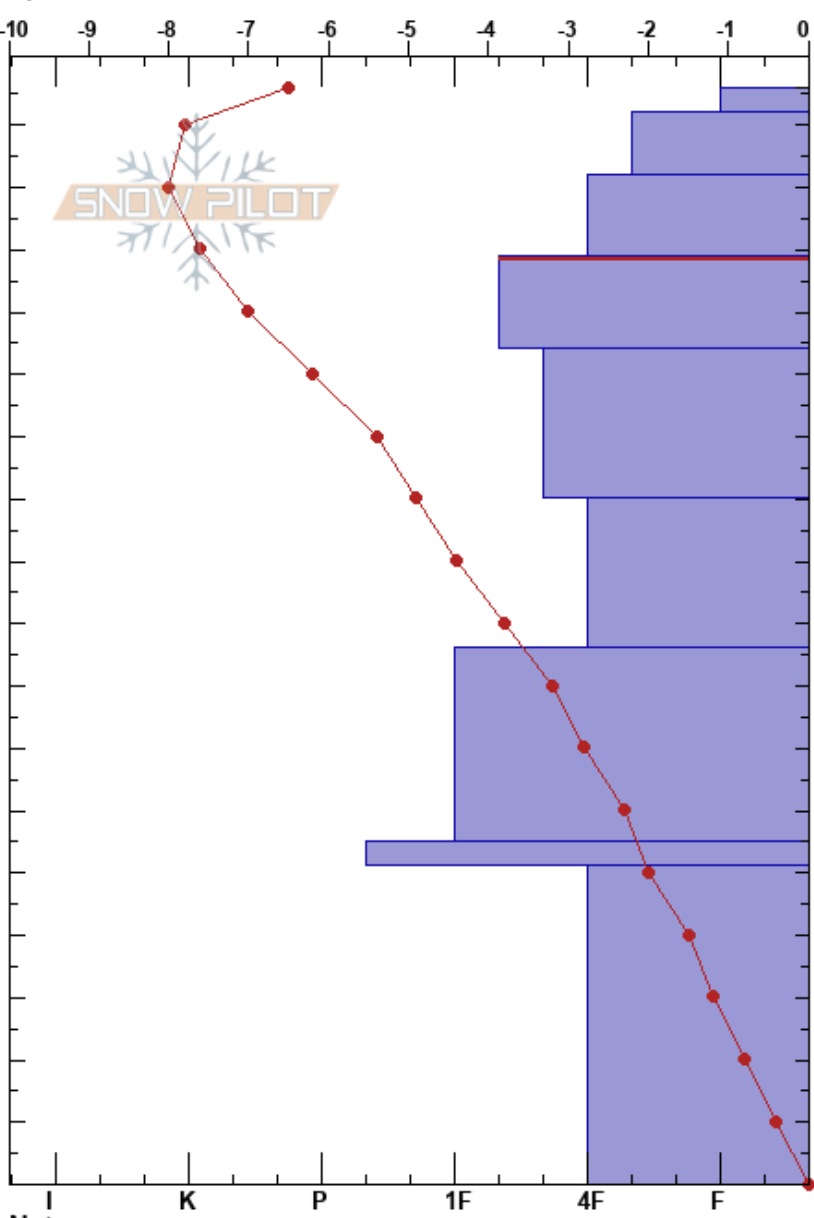

Hayes Will West
 Sunshine Village
 AB
 Elevation: 2184 m
 Aspect:

Ian Curran
 12/03/2021 - 12:00
 Co-ord: 51.08372N, -115.76599W
 Slope Angle:
 Wind Loading:

Stability: **HS:176**
 Air Temperature: -9.1°C **PF:25** 149-134cm:Problematic layer
 Sky Cover: FEW **PS: 15**
 Precipitation: NO
 Wind: Calm

Specifics: Pit dug in a Ski Area; Pit is representative of backcountry

Height (cm)	Crystal		ρ kg/m ³	Stability tests & Layer comments
	Form	Size		
176				
170	+	1-2	D	
160	/	0.5-1	D	
150	/	1-2		
140	⊖	2-3		
130				← CT23, SC @134cm Feb 19
120	□	2-3		
110				← CT17, SC @110cm Jan 27
100	□	2-3		
90				
80	⊖	1-2		
70				
60				
50	=			
40				
30	□	2-4		
20				
10				
0				