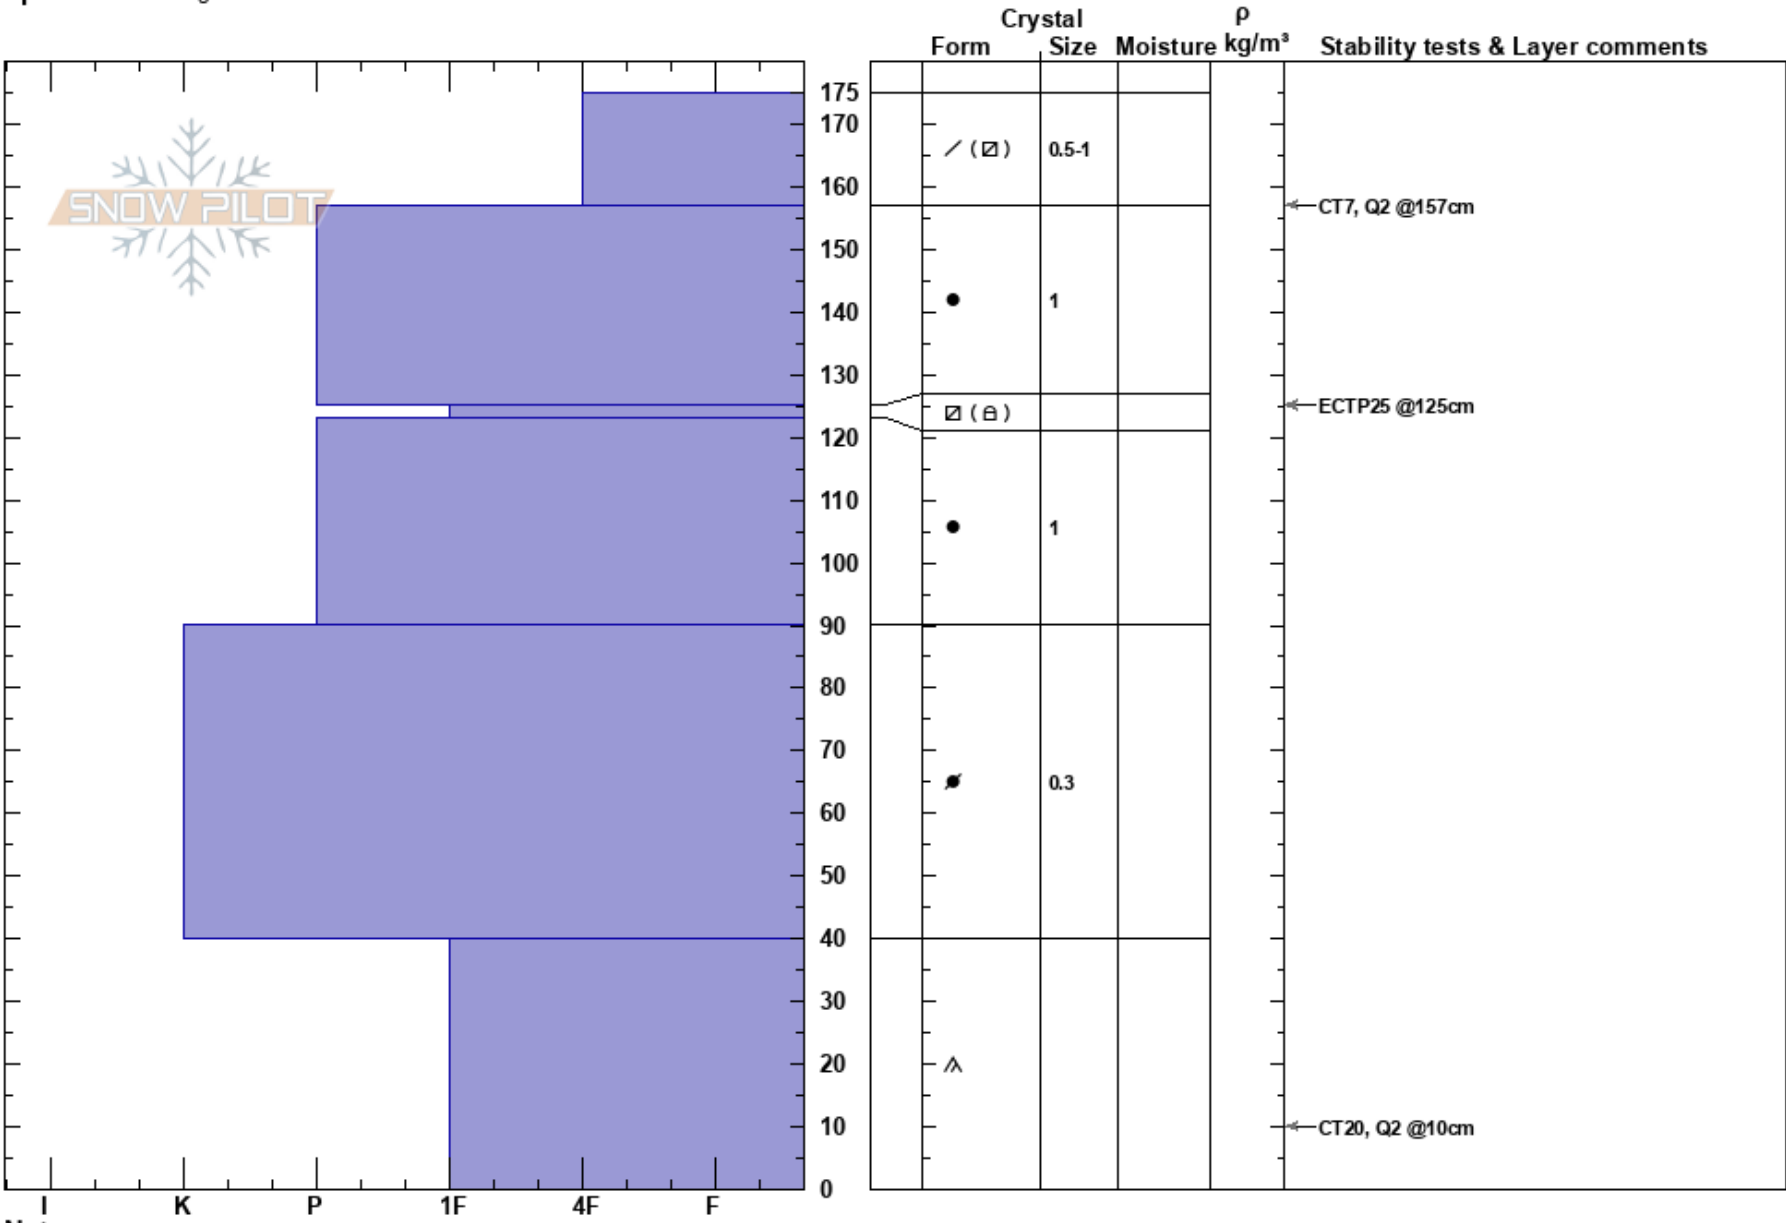

Rabbit's Foot 1
 Tenmile Range
 CO
Elevation: 1200 ft
Aspect: NE
Specifics: Pit dug in a Ski Area

Devin Toll
 03/12/2021 - 11:00am
Co-ord:
Slope Angle: 33°
Wind Loading: previous

Stability:
Air Temperature: -2°F
Sky Cover: CLR
Precipitation: NO
Wind: SE Moderate

HS: 175
PF: 18
PS: 18
 125-123cm: Problematic layer

Notes: