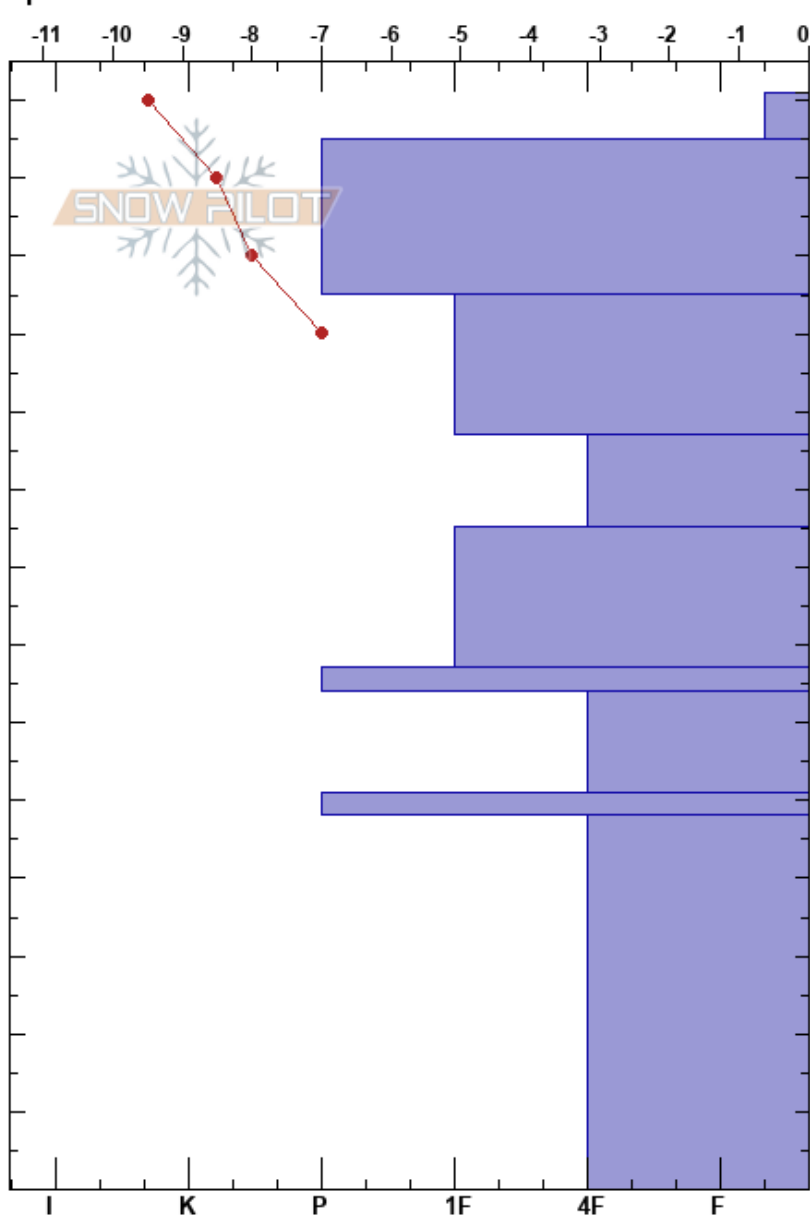

20210312LostTrailBC
 Bitterroot
 MT
 Elevation: 8108 ft
 Aspect: 315°
 Specifics:

Geoff Fast
 03/12/2021 - 11:00am
 Co-ord: 45.70410N, -113.97046W
 Slope Angle: 39°
 Wind Loading: no

Stability:
 Air Temperature: -6°C
 Sky Cover: CLR
 Precipitation: NO
 Wind: S Light Breeze

Layer Notes:

HS:141

PF:100

PS:6

Depth (cm)	Crystal		Moisture	ρ kg/m³	Stability tests & Layer comments
	Form	Size			
141	+				
130					
120	∩				
110					← CT12, SP @115cm ← ECTP15 @115cm
100					
90	□				
80					
70					
60	■				
50	⊖				← CT18, SC @55cm
40	■				← ECTP22 @40cm
30					
20	∧				
10					
0					