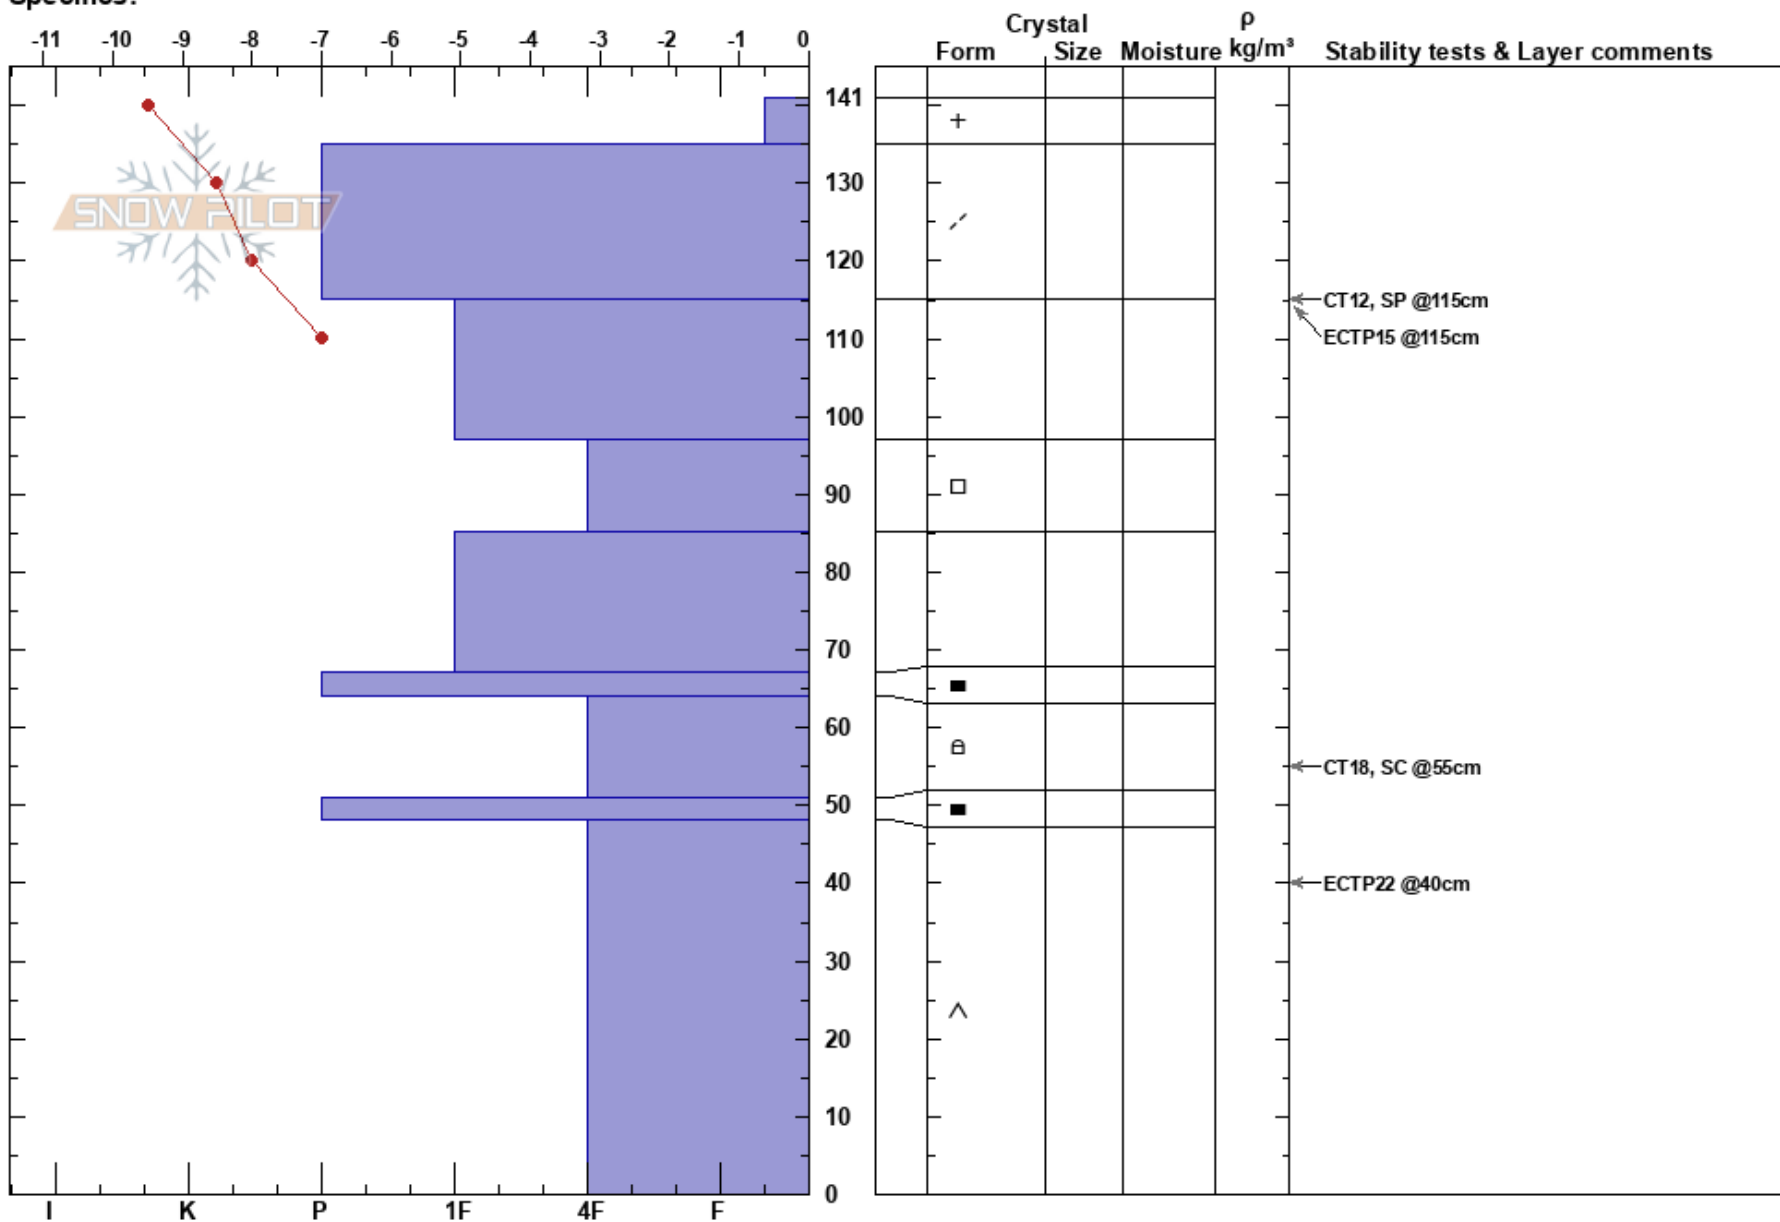

20210312LostTrailBC
 Bitterroot
 MT
 Elevation: 8108 ft
 Aspect: 315°
 Specifics:

Geoff Fast
 03/12/2021 - 11:00am
 Co-ord: 45.70410N, -113.97046W
 Slope Angle: 39°
 Wind Loading: no

Stability:
 Air Temperature: -6°C
 Sky Cover: CLR
 Precipitation: NO
 Wind: S Light Breeze

Layer Notes:

HS:141
 PF:100
 PS:6

Notes: