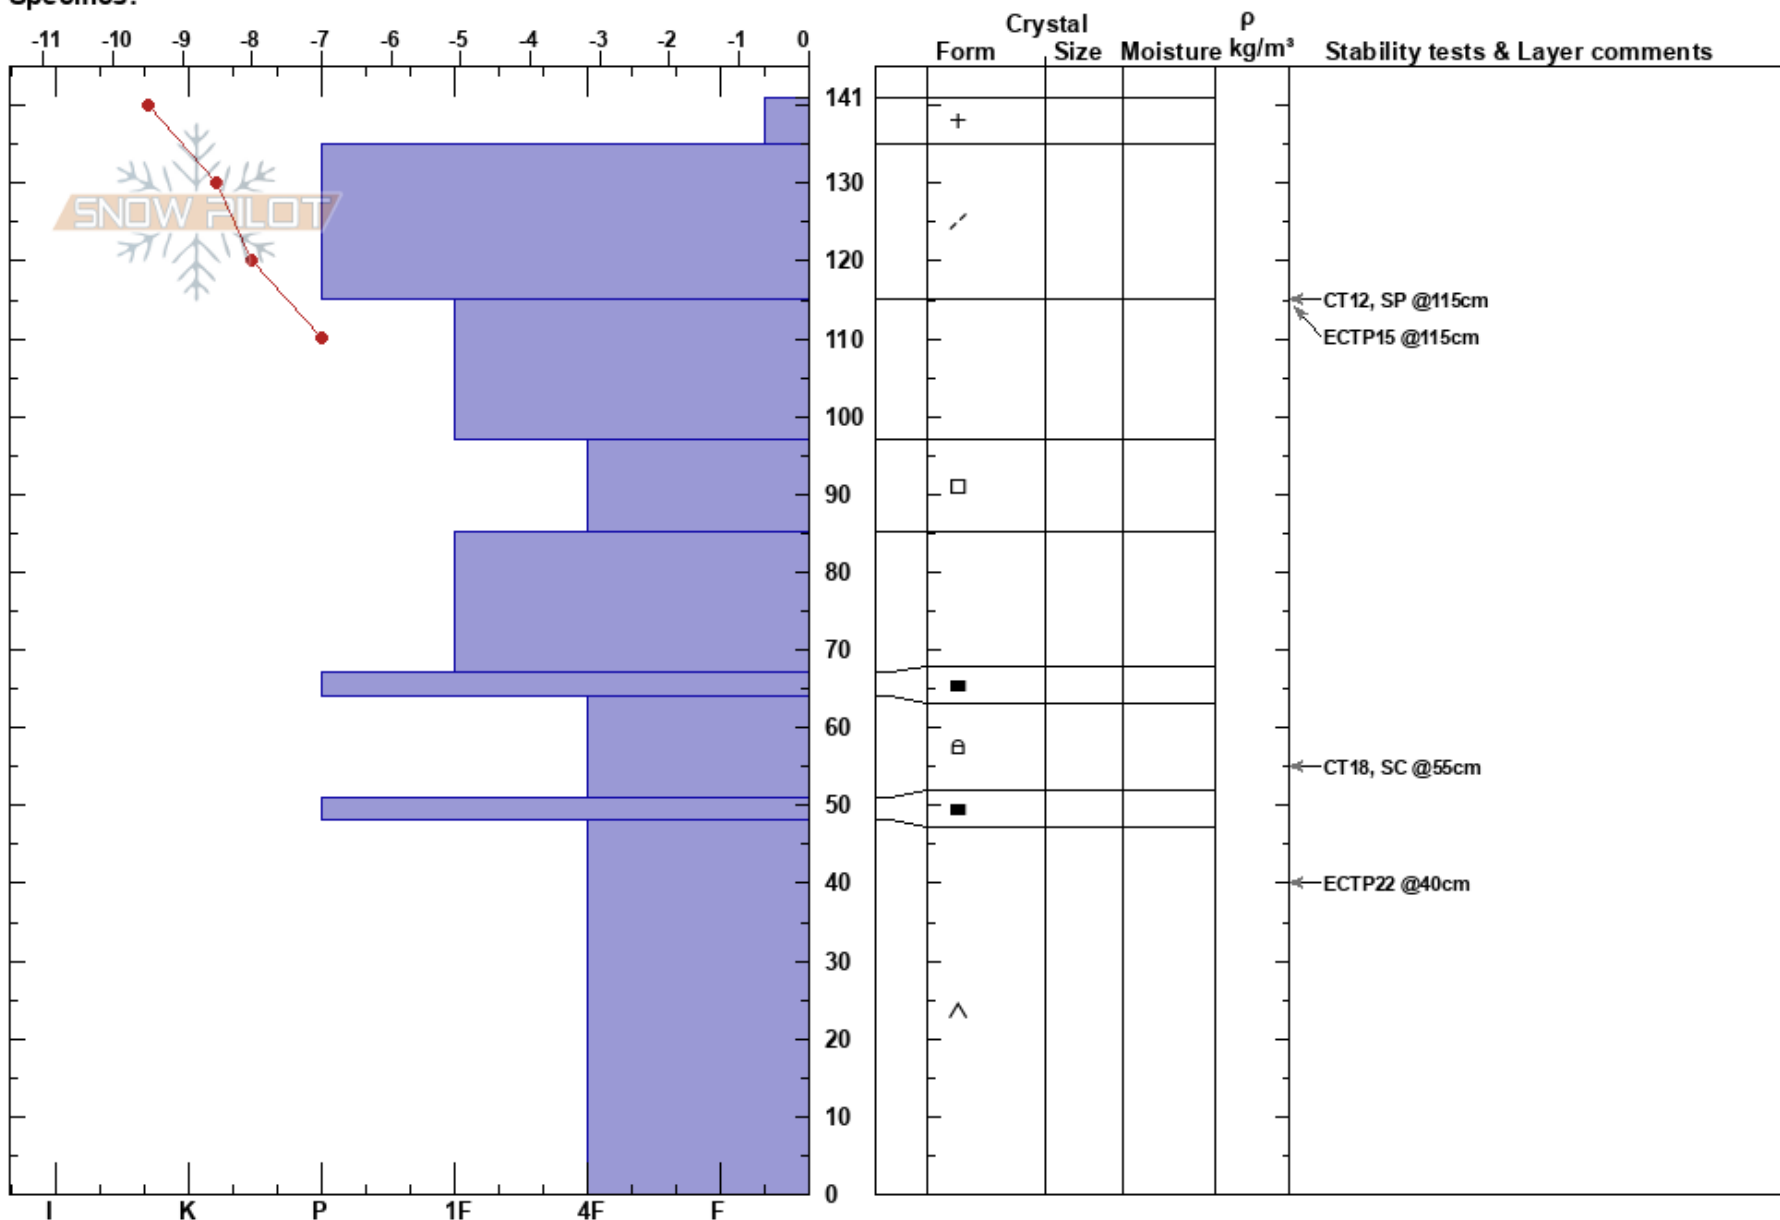

20210312LostTrailBC
 Bitterroot
 MT
 Elevation: 8108 ft
 Aspect: 315°
 Specifics:

Geoff Fast
 03/12/2021 - 11:00am
 Co-ord: 45.70410N, -113.97046W
 Slope Angle: 39°
 Wind Loading: no

Stability:
 Air Temperature: -6°C
 Sky Cover: CLR
 Precipitation: NO
 Wind: S Light Breeze

Layer Notes:

HS:141
 PF:100
 PS:6

Notes: