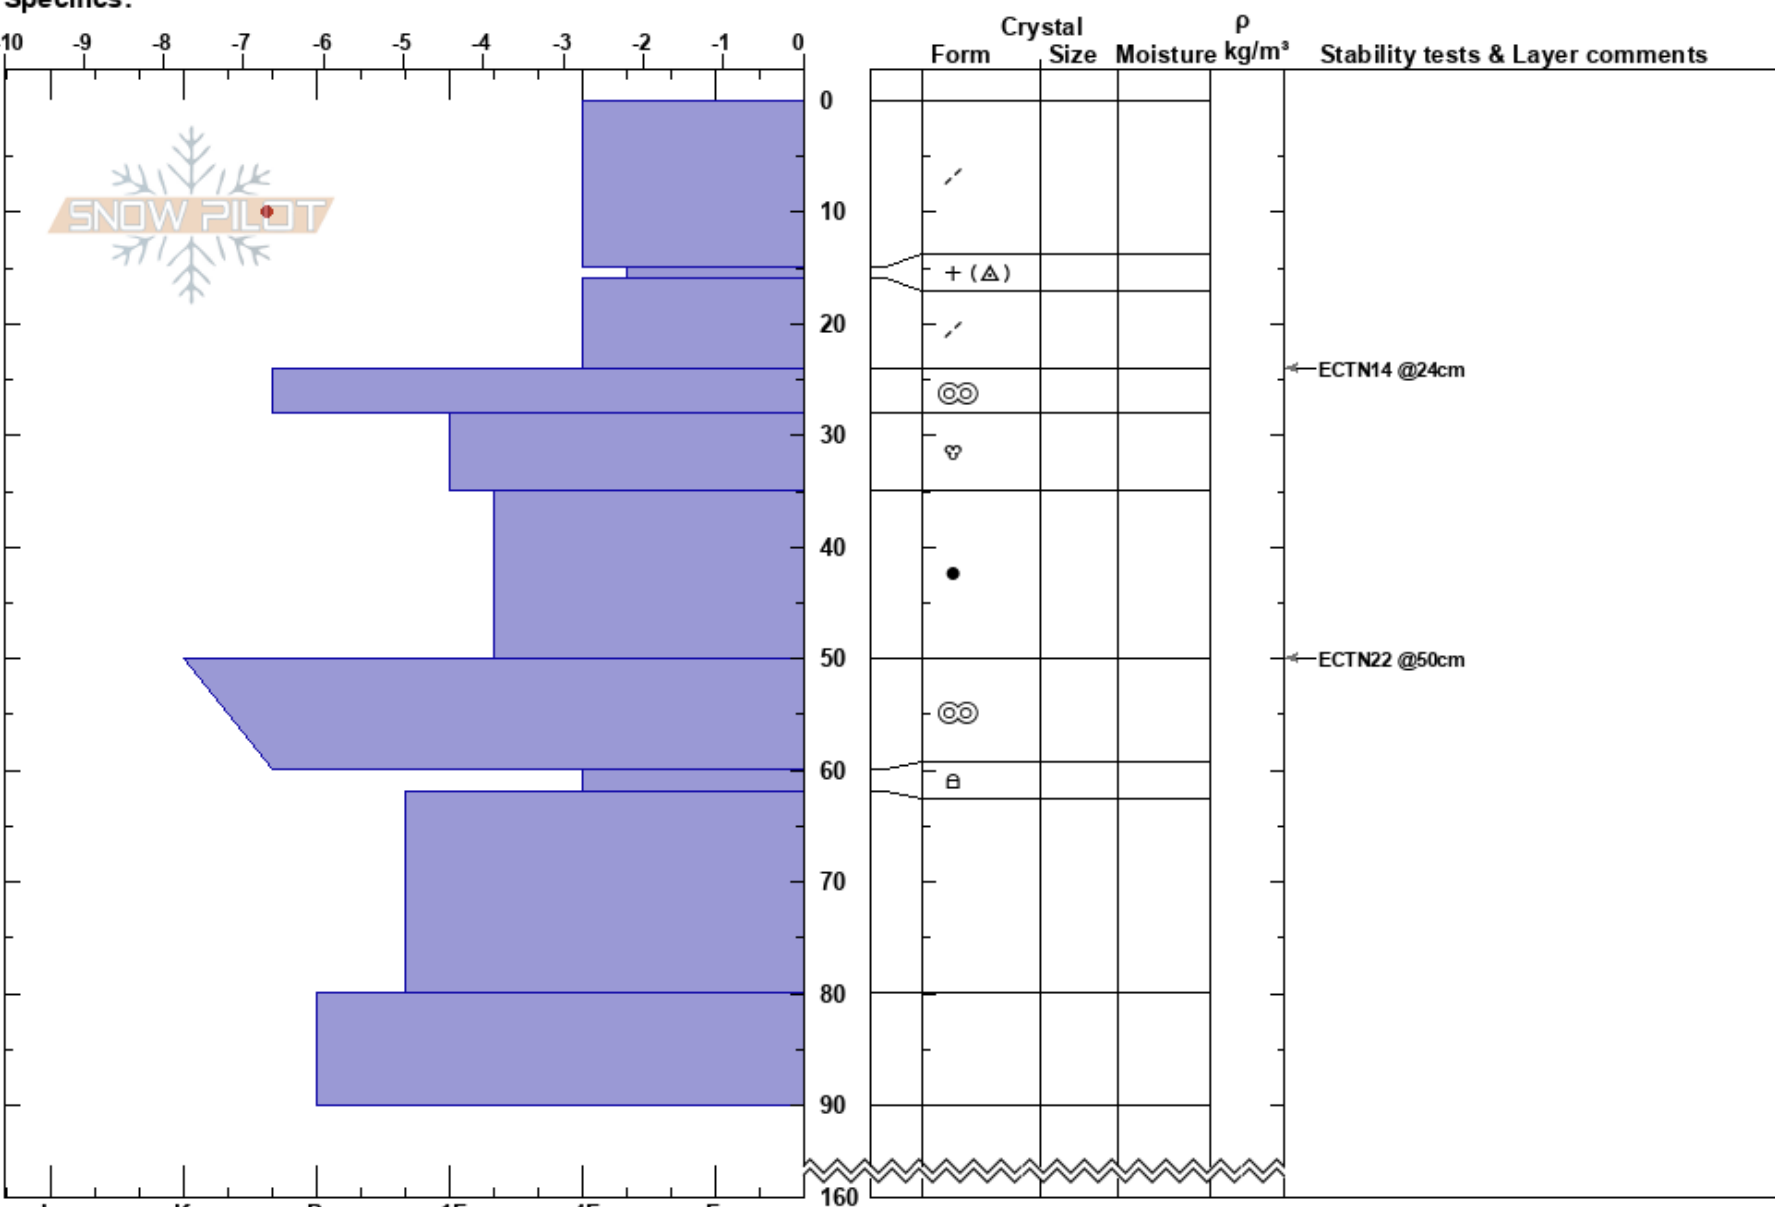

Rapmere West  
 Grönfjället  
 Sweden  
 Elevation: 840 m  
 Aspect: W  
 Specifics:

Tyler Curtis  
 12/03/2021 - 11:15  
 Co-ord: 65.29572N, 15.51739E  
 Slope Angle: 24°  
 Wind Loading: yes

Stability:  
 Air Temperature: -6.1°C PF:20  
 Sky Cover: OVC  
 Precipitation: S-1  
 Wind: SE Moderate

HS:160  
 Layer Notes:

Notes: