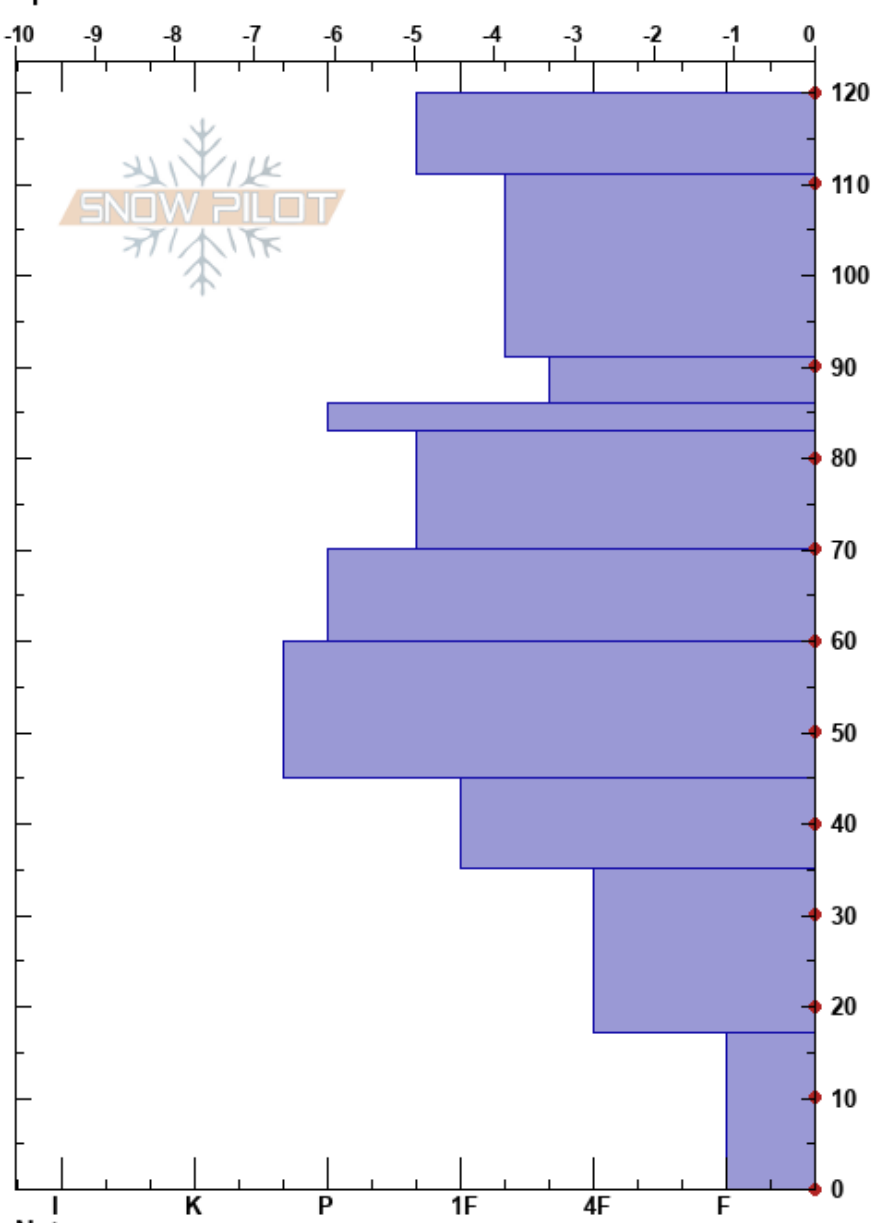

Snowpit 6  
 Wasatch Range  
 UT  
 Elevation: 2755 m  
 Aspect: 184°  
 Specifics:

Angelina Galvan  
 03/08/2021 - 11:00am  
 Co-ord: 40.61718N, -111.57325W  
 Slope Angle: 20°  
 Wind Loading: no

Stability:  
 Air Temperature: 7°C  
 Sky Cover: BKN  
 Precipitation: NO  
 Wind: SW Moderate  
 HS:120  
 Layer Notes:

Depth (cm)	Crystal		Moisture	ρ kg/m³	Stability tests & Layer comments
	Form	Size			
120					
110	⊖			300	
100	⊖	0.5		296	
90	⊖	0.5		315	
80	⊖	0.5		338	
70	•	-0.5		327	← CT12, Q2 @76cm
60	•	-0.5		390	
50	•	-0.5		420	
40	□ (•)	0.5		411	
30	⊖	1		390	
20				386	
10	□	2		343	
0				303	← CT20, Q2 @0cm

Notes: SWE = 42.19 cm.