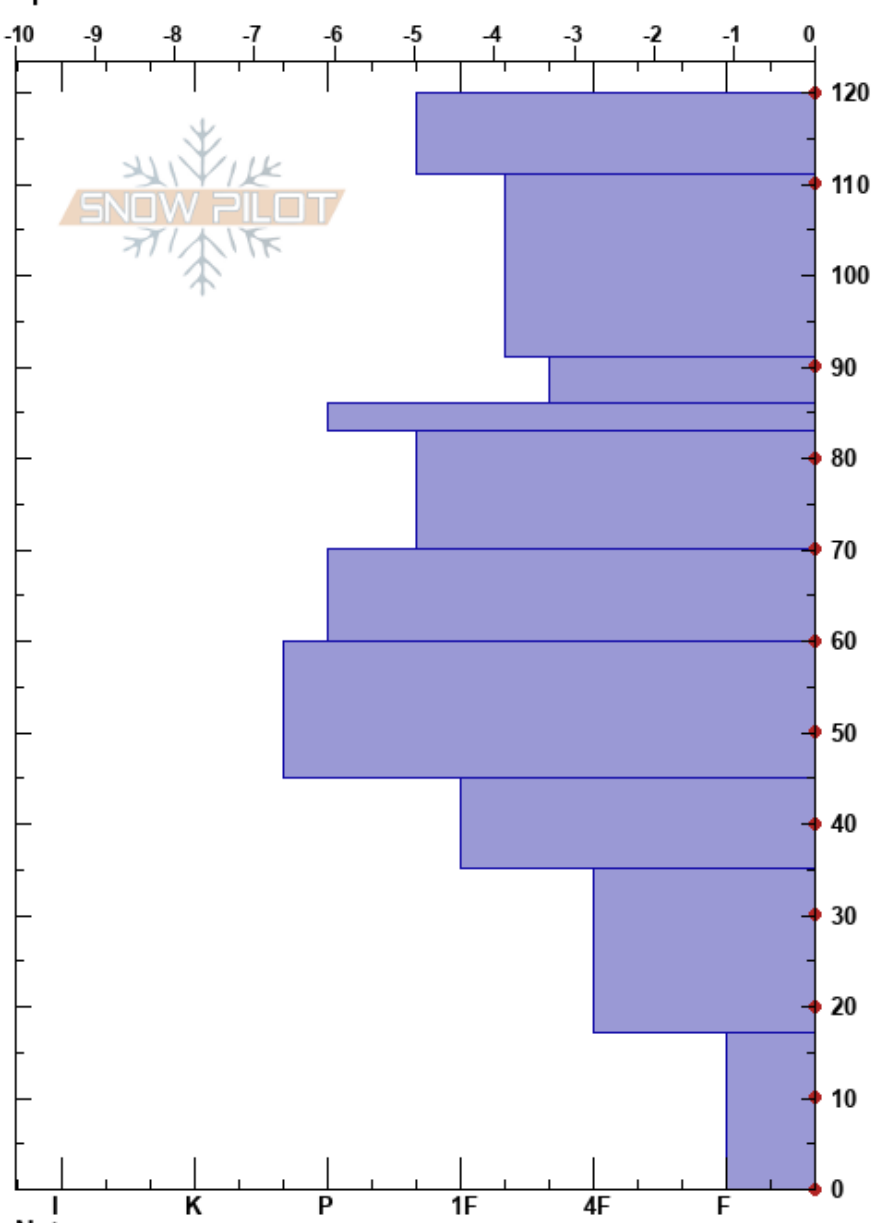

Snowpit 6
 Wasatch Range
 UT
 Elevation: 2755 m
 Aspect: 184°
 Specifics:

Angelina Galvan
 03/08/2021 - 11:00am
 Co-ord: 40.61718N, -111.57325W
 Slope Angle: 20°
 Wind Loading: no

Stability:
 Air Temperature: 7°C
 Sky Cover: BKN
 Precipitation: NO
 Wind: SW Moderate
 HS:120
 Layer Notes:

Depth (cm)	Crystal		Moisture	ρ kg/m ³	Stability tests & Layer comments
	Form	Size			
120					
110	⊙			300	
100	⊖	0.5		296	
90	⊖	0.5		315	
80	⊙			338	
70	⊖	0.5		327	← CT12, Q2 @76cm
60	.	-0.5		390	
50	.	-0.5		420	
40	□ (.)	0.5		411	
30	⊖	1		390	
20				386	
10	□	2		343	
0				303	← CT20, Q2 @0cm

Notes: SWE = 42.19 cm.