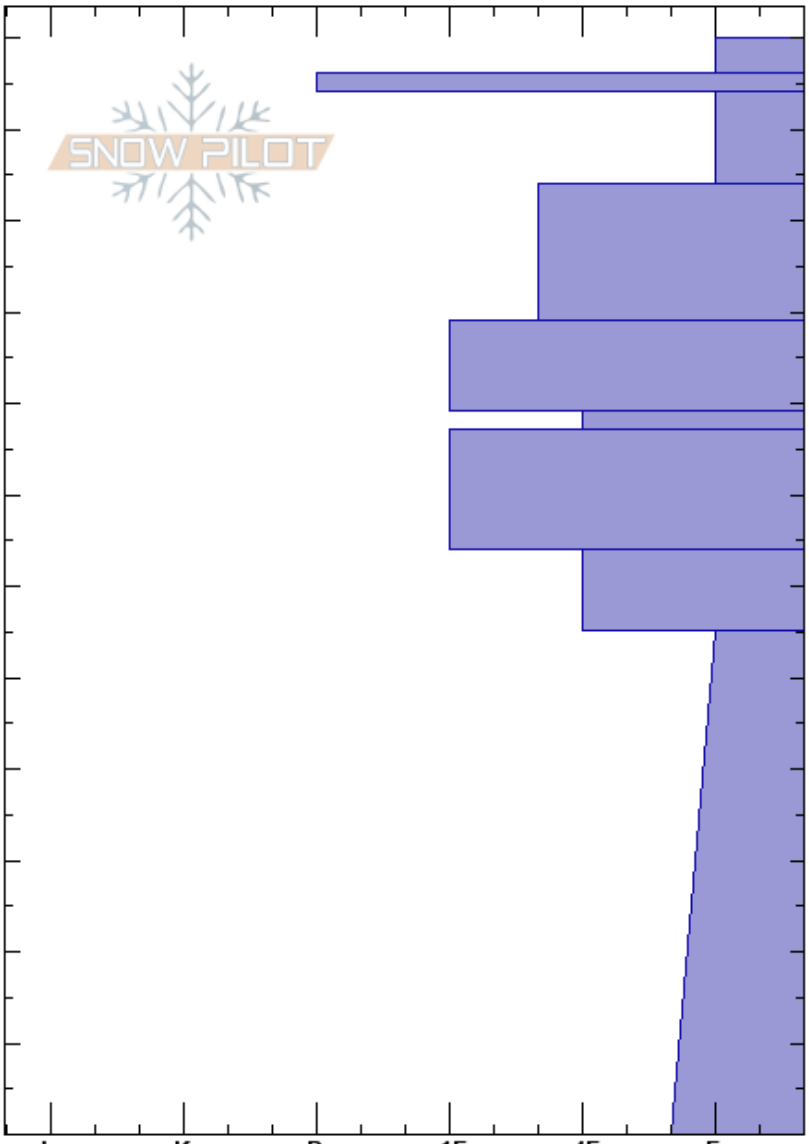

Gun Barrel
 Sawatch
 CO
 Elevation: 11100 ft
 Aspect: 54°
 Specifics:

Andrea Tupy
 03/11/2021 - 2:30pm
 Co-ord: 13S 384197E 4263219N
 Slope Angle: 29°
 Wind Loading:

Stability:
 Air Temperature: -6.5°C
 Sky Cover: SCT
 Precipitation: NO
 Wind: SW Moderate

HS:120
 PF:40
 PS:20
 64-55cm: Problematic layer

Height (cm)	Crystal		Moisture	ρ kg/m ³	Stability tests & Layer comments
	Form	Size			
120	+ (/)	1			
115	⊙ ⊙				
110	/	1			
100	• (●)	0.5			
90	•	0.3-0.5			
80	⊖	0.5-1			
70	•	1			
60	⊖	1-2			
30	□ (^)	2-4(6)			

← PST27/100 (End) @53cm

← ECTX

Notes: