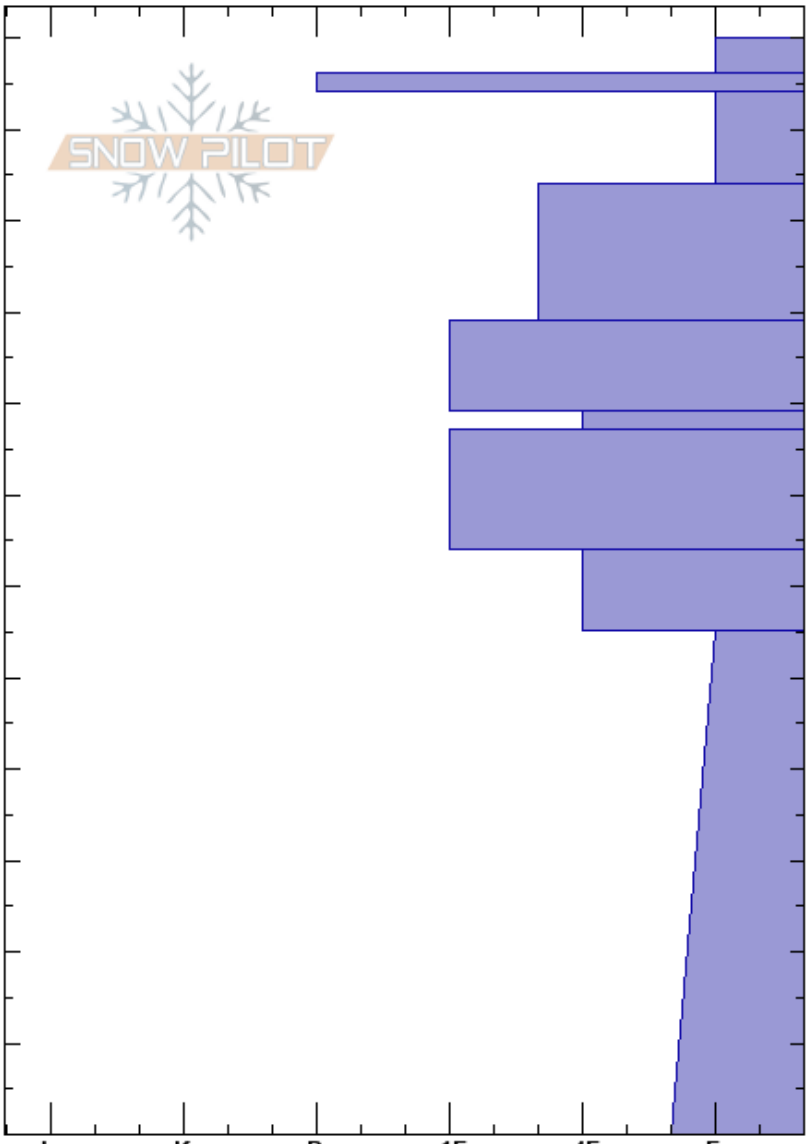

Gun Barrel
 Sawatch
 CO
 Elevation: 11100 ft
 Aspect: 54°
 Specifics:

Andrea Tupy
 03/11/2021 - 2:30pm
 Co-ord: 13S 384197E 4263219N
 Slope Angle: 29°
 Wind Loading:

Stability:
 Air Temperature: -6.5°C
 Sky Cover: SCT
 Precipitation: NO
 Wind: SW Moderate
 HS:120
 PF:40
 PS:20
 64-55cm: Problematic layer

Height (cm)	Crystal		Moisture	ρ kg/m ³	Stability tests & Layer comments
	Form	Size			
120	+ (/)	1			
115	⊙ ⊙				
110	/	1			
100	• (●)	0.5			
90	•	0.3-0.5			
80	⊖	0.5-1			
70	•	1			
60	⊖	1-2			
30	□ (^)	2-4(6)			

← PST27/100 (End) @53cm

← ECTX

Notes: