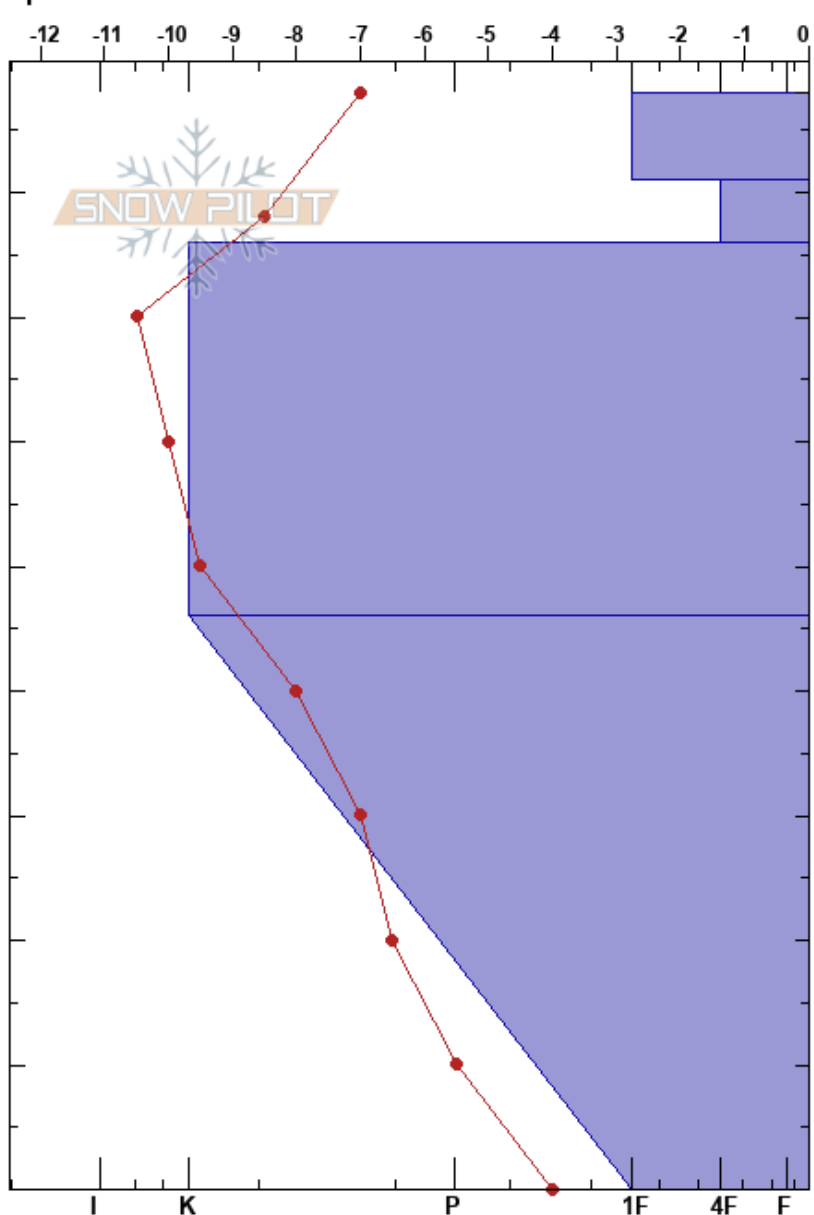

Froelicher Meadow
 Fremont Pass
 CO
Elevation: 11796 ft
Aspect: 135°
Specifics:

Ethan Collett
 02/20/2021 - 1:15pm
Co-ord: 13S 391959W 4353947N
Slope Angle: 16°
Wind Loading: previous

Stability:
Air Temperature:
Sky Cover: BKN
Precipitation: NO
Wind: SW Moderate

HS:88
Layer Notes:
 46-0cm: has abt 3 wind crusts w/ FC
 46-0cm: Problematic layer

Form	Crystal		ρ kg/m ³	Stability tests & Layer comments
	Size	Moisture		
•	0.1			
•	0.1			
•	0.5			
•	0.3			
□ (^)	1(4)			46-0cm: has abt 3 wind crusts w/ FC
				← CT23, SC @10cm RGwp brk on cut