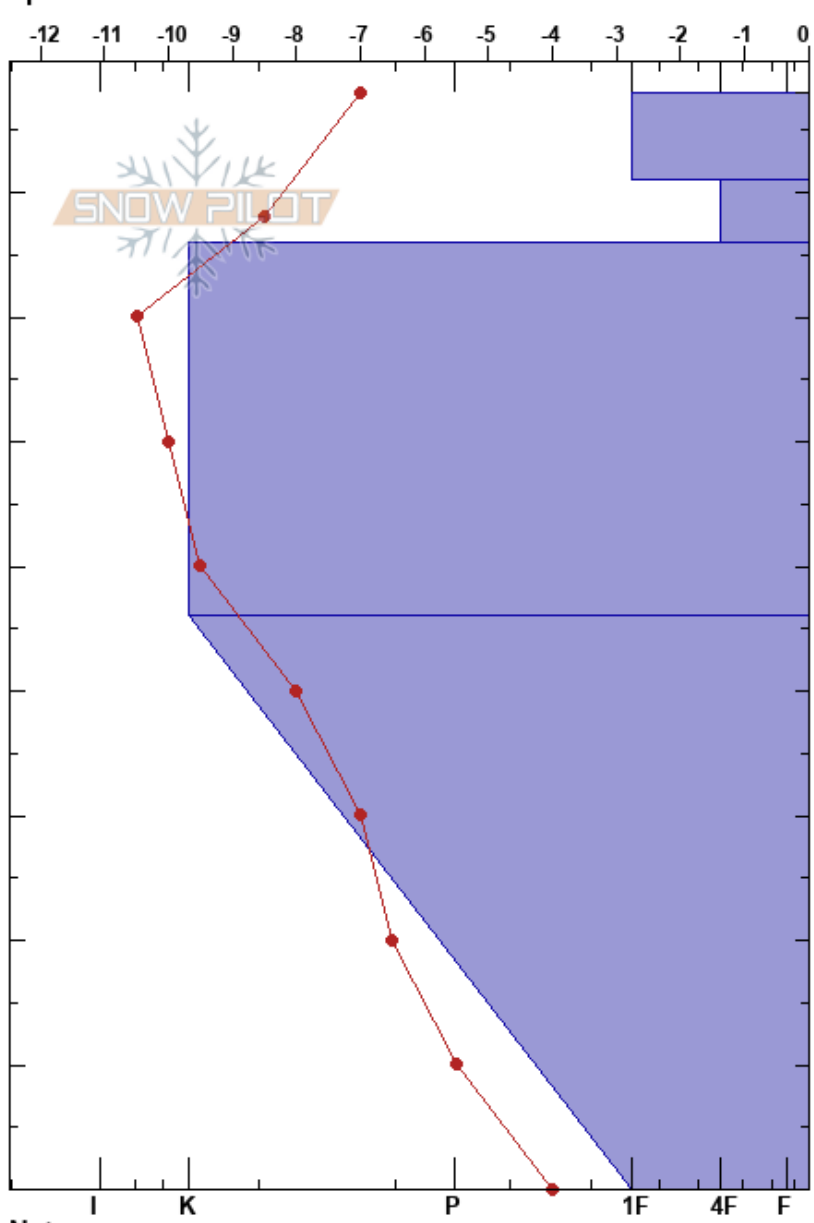

Froelicher Meadow
 Fremont Pass
 CO
Elevation: 11796 ft
Aspect: 135°
Specifics:

Ethan Collett
 02/20/2021 - 1:15pm
Co-ord: 13S 391959W 4353947N
Slope Angle: 16°
Wind Loading: previous

Stability:
Air Temperature:
Sky Cover: BKN
Precipitation: NO
Wind: SW Moderate

HS:88
Layer Notes:
 46-0cm: has abt 3 wind crusts w/ FC
 46-0cm: Problematic layer

Form	Crystal		ρ kg/m ³	Stability tests & Layer comments
	Size	Moisture		
•	0.1			
•	0.1			
◐	0.5			
•	0.3			
◻ (^)	1(4)			46-0cm: has abt 3 wind crusts w/ FC ← CT23, SC @10cm RGwp brk on cut