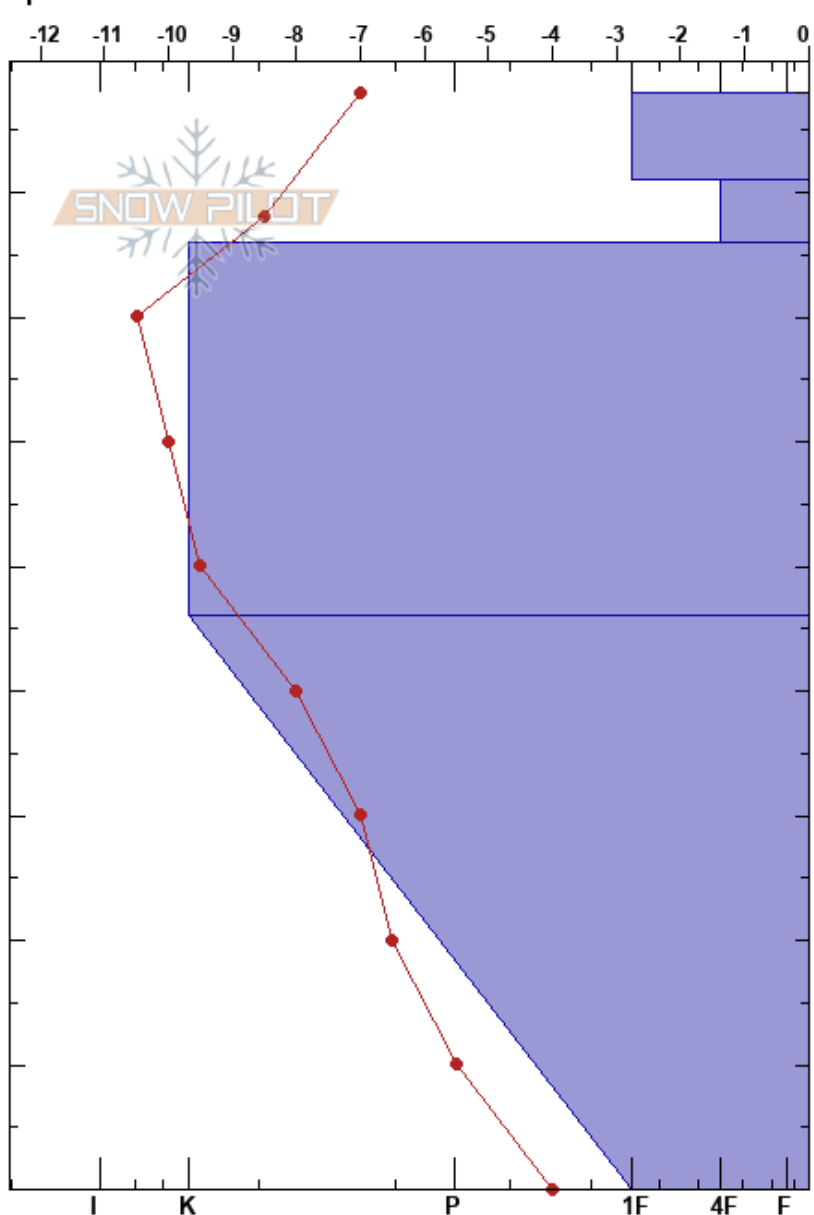

Froelicher Meadow  
 Fremont Pass  
 CO  
**Elevation:** 11796 ft  
**Aspect:** 135°  
**Specifics:**

Ethan Collett  
 02/20/2021 - 1:15pm  
**Co-ord:** 13S 391959W 4353947N  
**Slope Angle:** 16°  
**Wind Loading:** previous

**Stability:**  
**Air Temperature:**  
**Sky Cover:** BKN  
**Precipitation:** NO  
**Wind:** SW Moderate

**HS:**88  
**Layer Notes:**  
 46-0cm: has abt 3 wind crusts w/ FC  
 46-0cm: Problematic layer

Form	Crystal		$\rho$ kg/m <sup>3</sup>	Stability tests & Layer comments
	Size	Moisture		
•	0.1			
•	0.1			
◐	0.5			
•	0.3			
◻ (^)	1(4)			46-0cm: has abt 3 wind crusts w/ FC  ← CT23, SC @10cm RGwp brk on cut