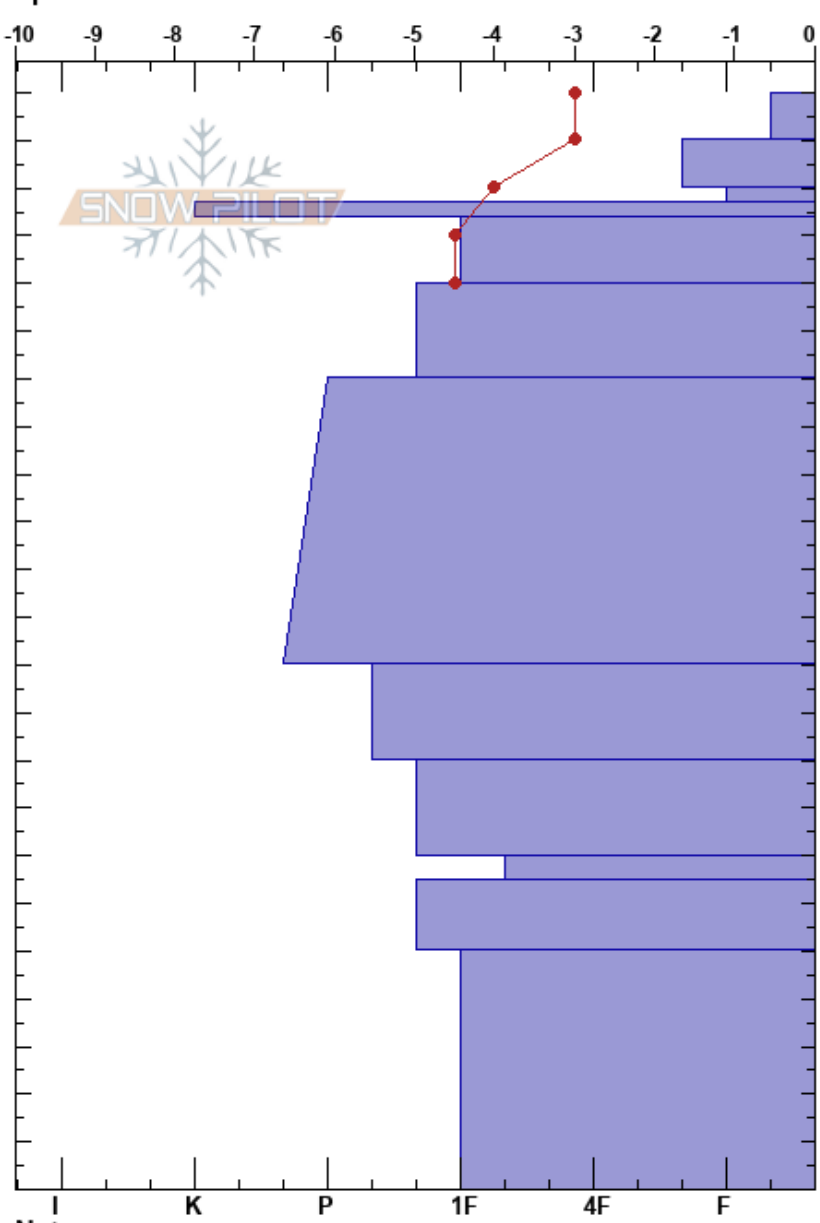

Mt Abundance Shoulder  
 Cooke City  
 MT  
 Elevation: 9150 ft  
 Aspect: 100°  
 Specifics:

Alex Marienthal  
 03/11/2021 - 1:00pm  
 Co-ord: 45.06337N, -110.01126W  
 Slope Angle: 31°  
 Wind Loading: previous

Stability: Good  
 Air Temperature:  
 Sky Cover: CLR  
 Precipitation: NO  
 Wind: Calm

HS:230  
 Layer Notes:  
 210-207cm:Problematic layer

Height (cm)	Crystal		Moisture	$\rho$ kg/m <sup>3</sup>	Stability tests & Layer comments
	Form	Size			
230					
220	+				
210	+				← ECTN11 @210cm
200	⊙⊙				← CT11, Q3 @210cm
190	/ (•)				
180	•				
170					
160					
150					
140	•				
130					
120					
110					
100	•				
90					
80	B	1			
70	B	2			
60	B	2			
50					
40					
30					
20	B	2			
10					
0					