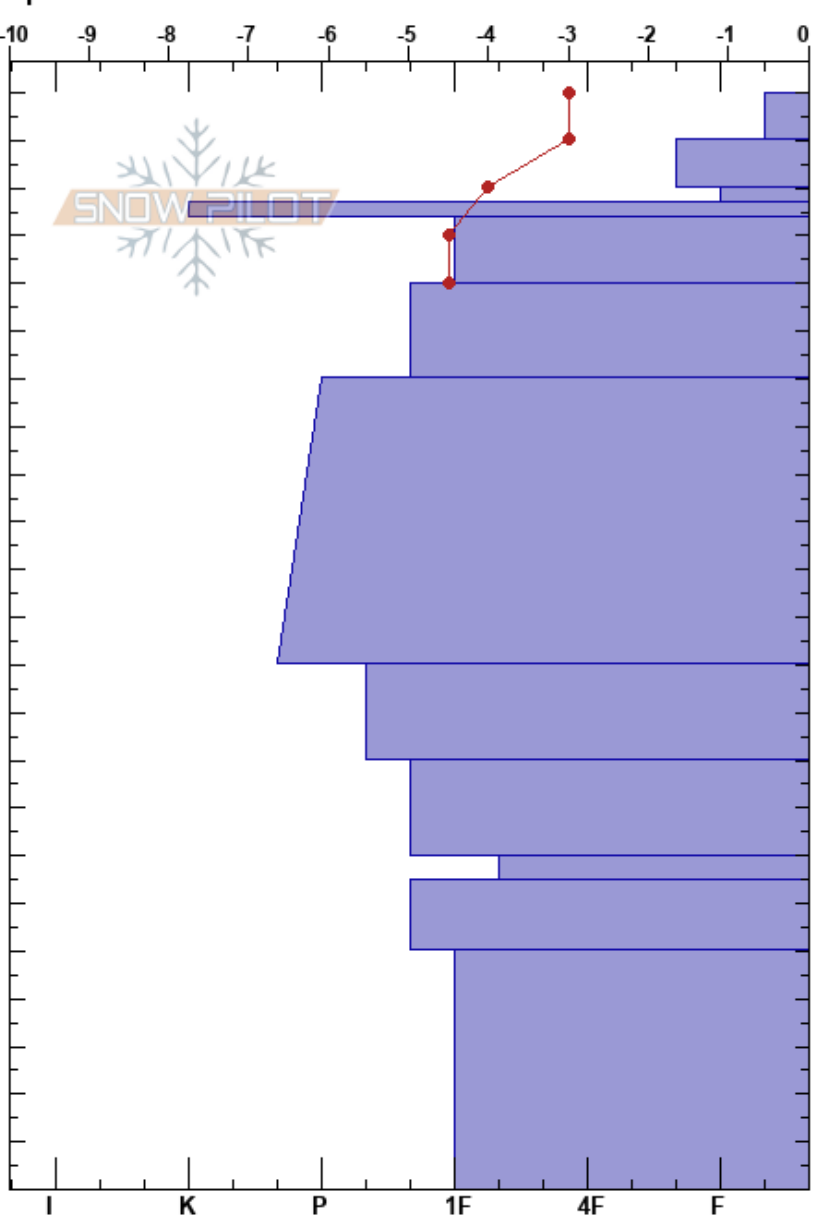

Mt Abundance Shoulder
 Cooke City
 MT
 Elevation: 9150 ft
 Aspect: 100°
 Specifics:

Alex Marienthal
 03/11/2021 - 1:00pm
 Co-ord: 45.06337N, -110.01126W
 Slope Angle: 31°
 Wind Loading: previous

Stability: Good
 Air Temperature:
 Sky Cover: CLR
 Precipitation: NO
 Wind: Calm

HS:230
 Layer Notes:
 210-207cm:Problematic layer

Elevation (cm)	Crystal		Moisture	ρ kg/m ³	Stability tests & Layer comments
	Form	Size			
230					
220	+				
210	+				← ECTN11 @210cm
200	⊙				← CT11, Q3 @210cm
190	/ (•)				
180	•				
170					
160					
150					
140	•				
130					
120					
110					
100	•				
90					
80	B	1			
70	B	2			
60	B	2			
50					
40					
30					
20	B	2			
10					
0					